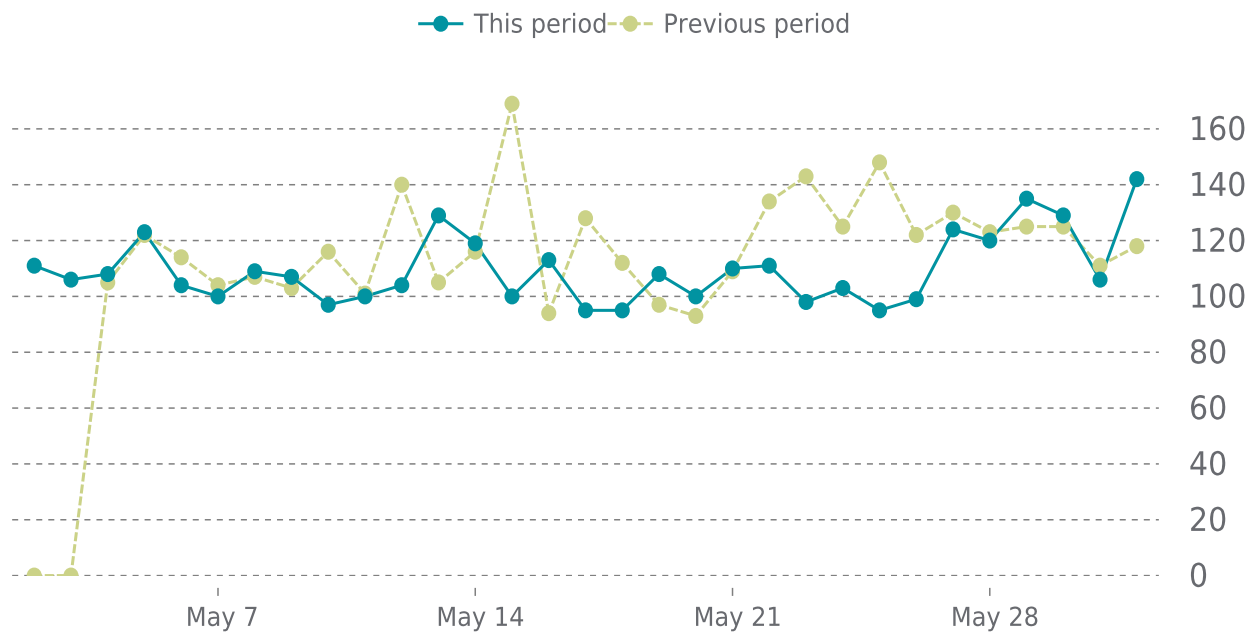

OVERVIEW

last 24 hours
100%

last 7 days
100%

last 30 days
100%

UPTIME HISTORY

Event	Date	Reason	Duration
UP	02/09/2023	-	111d 21h

✓ ANALYTICS

Traffic down by: **1.1%**

05/01/2023 to 05/31/2023

SESSIONS

SECURITY

Total security checks: **6**

05/01/2023 to 05/31/2023

MOST RECENT SCAN

05/29/2023

Status: **Clean**