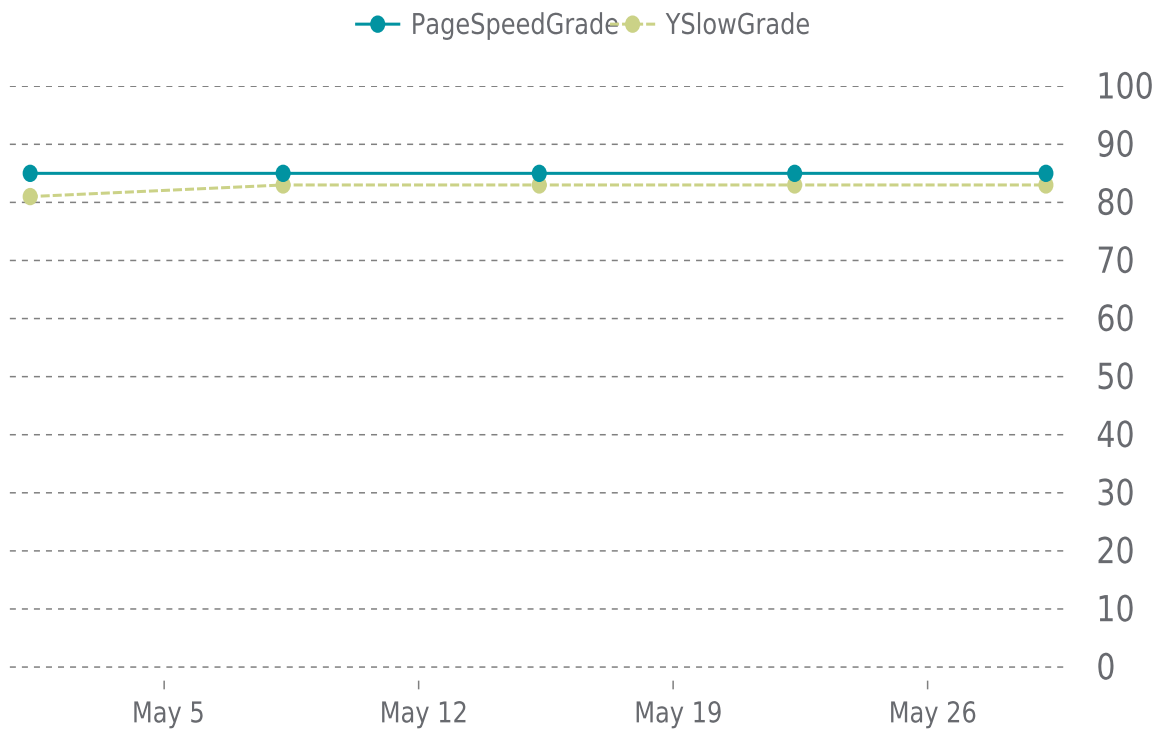

✓ PERFORMANCE

Total performance checks: **5**

05/01/2023 to 05/31/2023

MOST RECENT SCAN

05/29/2023

PageSpeed Grade

B (85%)

Previous check: 85%

YSlow Grade

B (83%)

Previous check: 83%

PERFORMANCE OVERVIEW

PERFORMANCE HISTORY

Date	Load time	PageSpeed	YSlow
05/29/2023 06:06	1.01 s	B (85%)	B (83%)
05/22/2023 08:14	1.26 s	B (85%)	B (83%)
05/15/2023 07:38	1.07 s	B (85%)	B (83%)
05/08/2023 06:32	1.17 s	B (85%)	B (83%)
05/01/2023 07:33	1.31 s	B (85%)	B (81%)