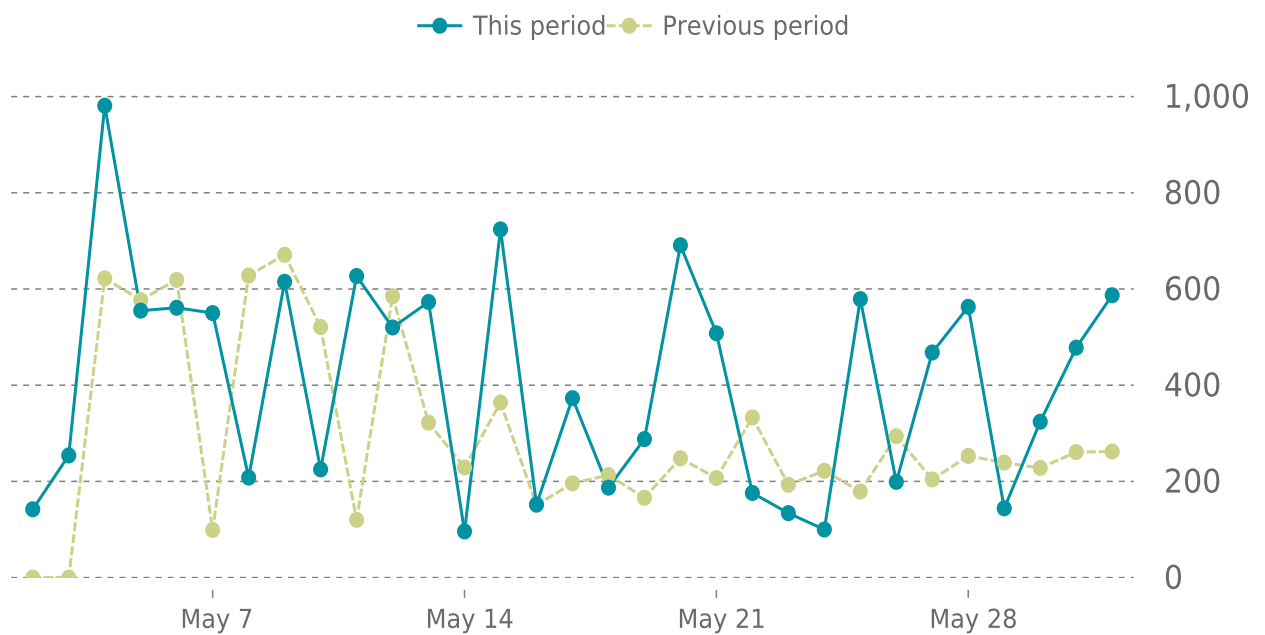

last 30 days

100%

UPTIME HISTORY

| Event | Date | Reason | Duration |
|-------|------------|--------|----------|
| UP | 04/28/2023 | - | 33d 16h |

✓ ANALYTICS

Traffic up by: **36.7%**
05/01/2023 to 05/31/2023

SESSIONS

SECURITY

Total security checks: **4**

05/01/2023 to 05/31/2023

MOST RECENT SCAN

05/23/2023

Status: **Clean**

Malware: **Clean**