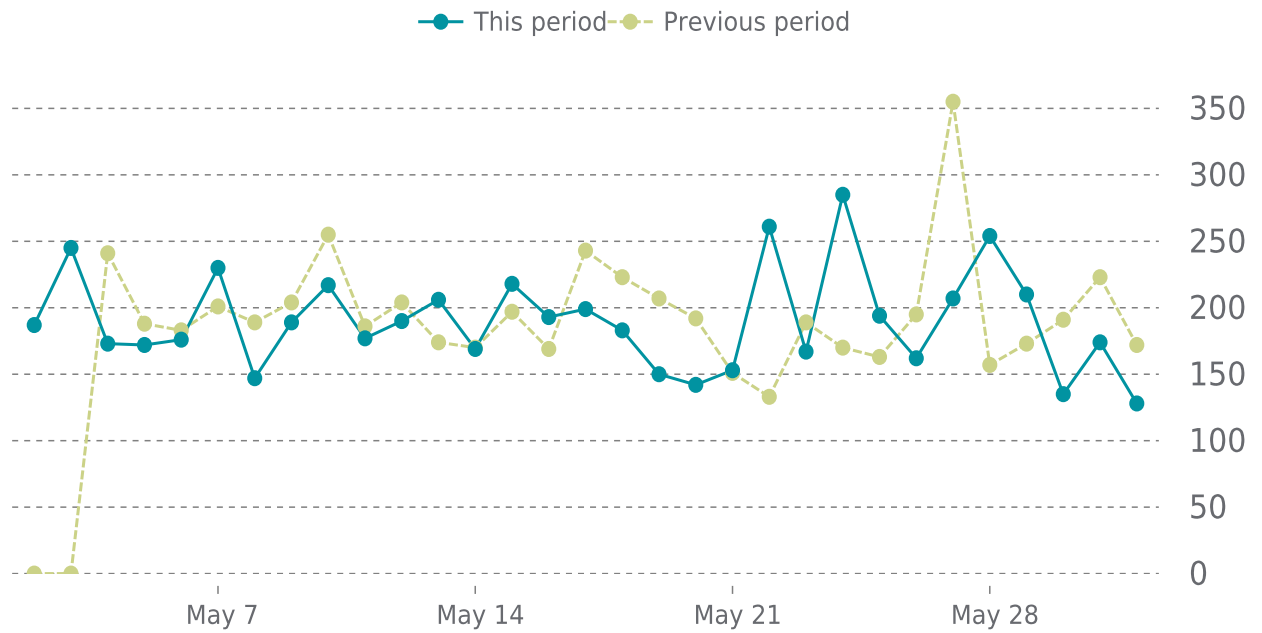

UPTIME HISTORY

Event	Date	Reason	Duration
UP	02/23/2023	-	97d 20h

✓ ANALYTICS

Traffic up by: **3.4%**
05/01/2023 to 05/31/2023

SESSIONS

SECURITY

Total security checks: **5**

05/01/2023 to 05/31/2023