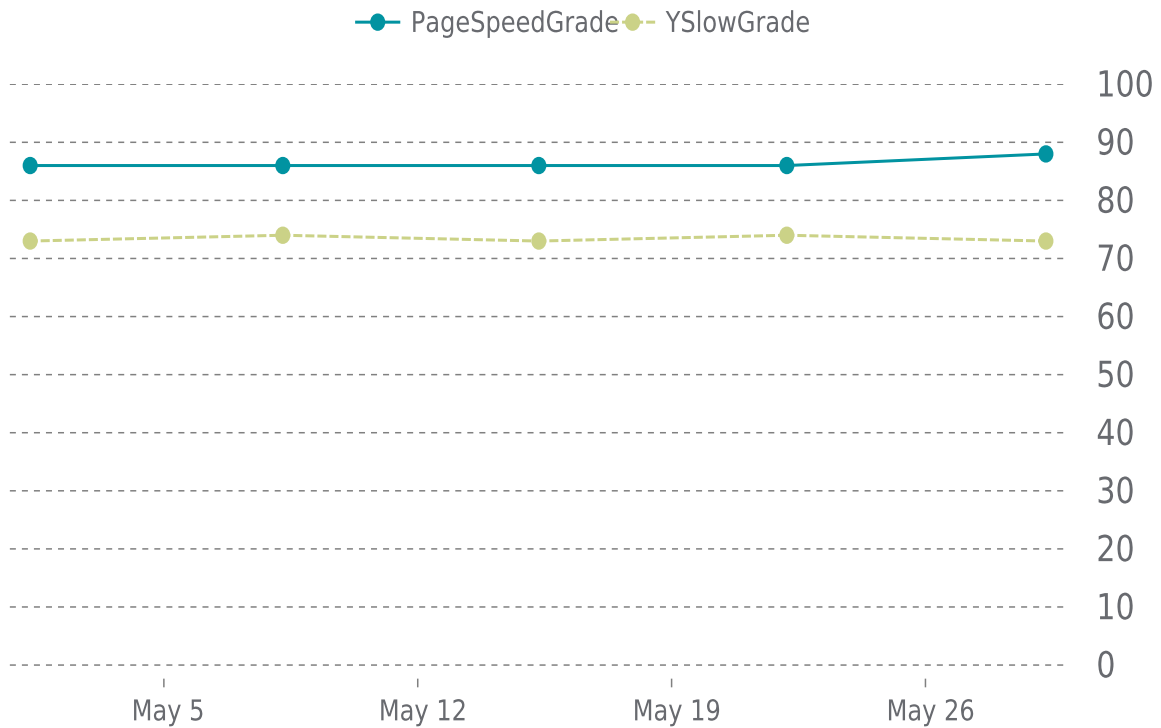

✓ PERFORMANCE

Total performance checks: **5**

05/01/2023 to 05/31/2023

MOST RECENT SCAN

05/29/2023

PageSpeed Grade

B (88%)

Previous check: 86%

YSlow Grade

C (73%)

Previous check: 74%

PERFORMANCE OVERVIEW

PERFORMANCE HISTORY

Date	Load time	PageSpeed	YSlow
05/29/2023 07:43	1.67 s	B (88%)	C (73%)
05/22/2023 04:15	2.13 s	B (86%)	C (74%)
05/15/2023 08:08	1.77 s	B (86%)	C (73%)
05/08/2023 06:42	1.88 s	B (86%)	C (74%)
05/01/2023 07:31	1.76 s	B (86%)	C (73%)