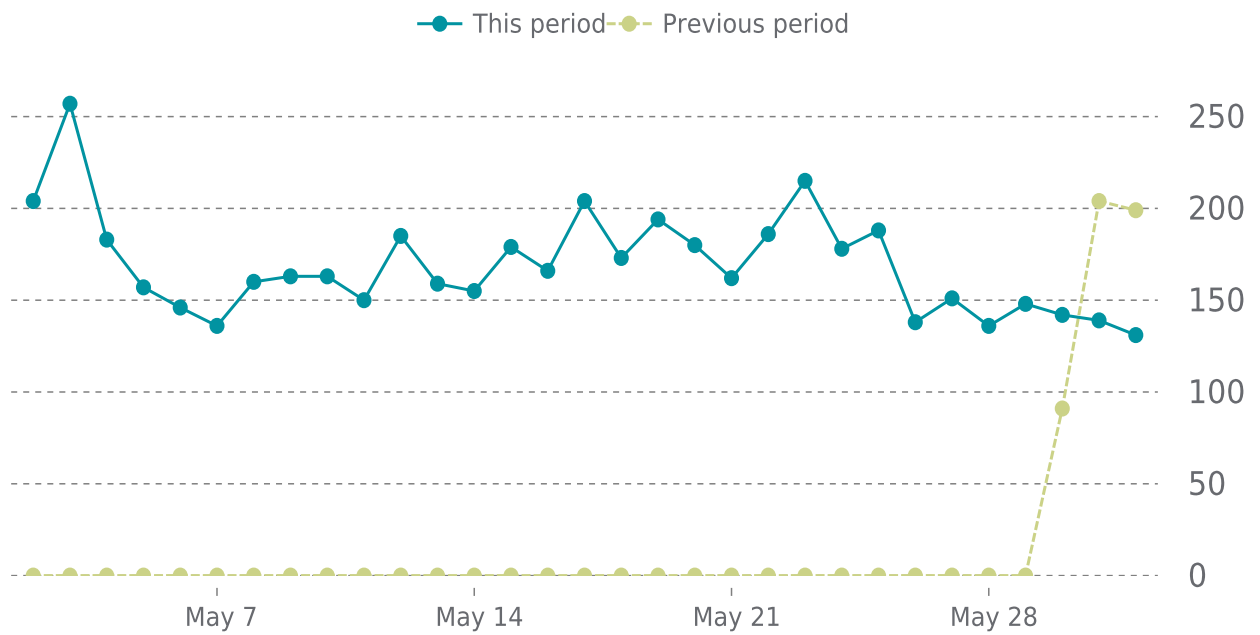

100%

UPTIME HISTORY

Event	Date	Reason	Duration
UP	04/28/2023	-	33d 15h

✓ ANALYTICS

Traffic up by: **958.3%**

05/01/2023 to 05/31/2023

SESSIONS

SECURITY