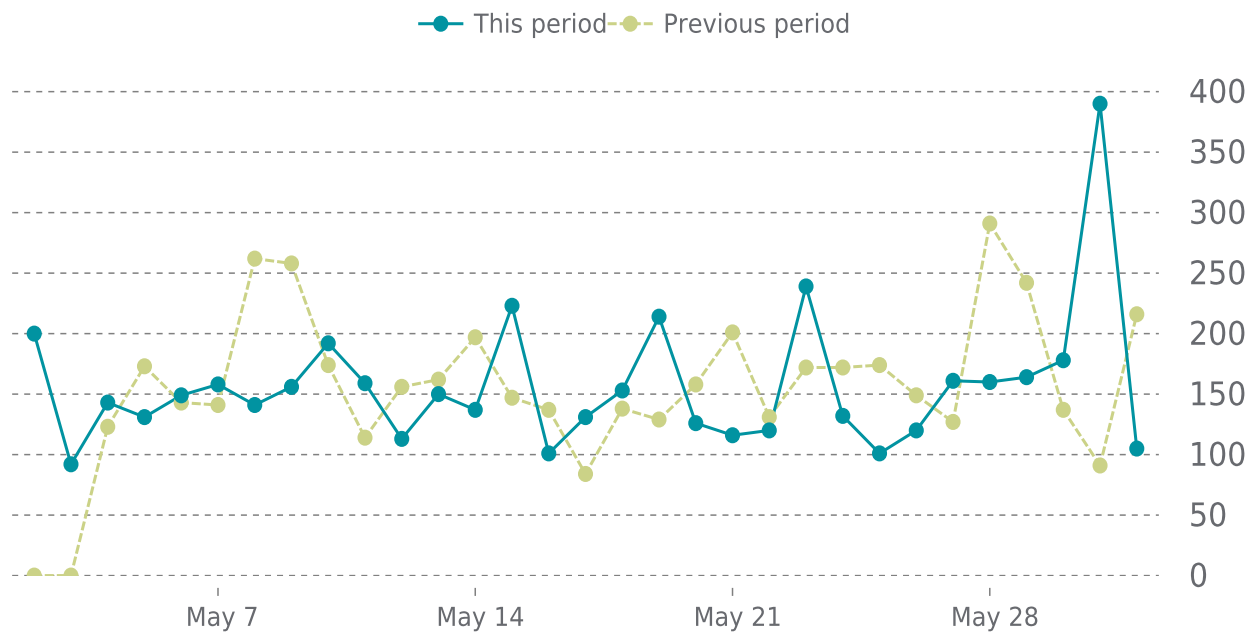

OVERVIEW

last 24 hours
100%

last 7 days
100%

last 30 days
100%

UPTIME HISTORY

Event	Date	Reason	Duration
UP	02/09/2023	-	111d 21h

✓ ANALYTICS

Traffic up by: **1.2%**
05/01/2023 to 05/31/2023

SESSIONS

SECURITY

Total security checks: **5**

05/01/2023 to 05/31/2023

MOST RECENT SCAN

05/29/2023

Status: **Clean**

Malware: **Clean**