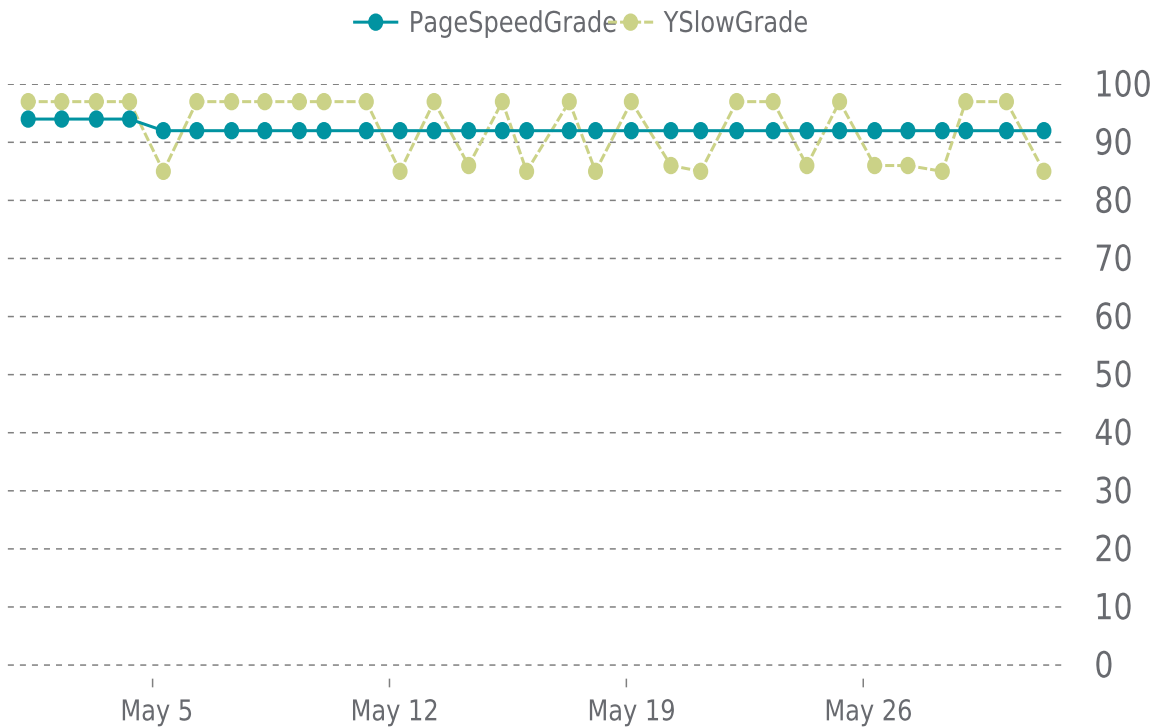

YSlow Grade

B (85%)

Previous check: 97%

PERFORMANCE OVERVIEW

PERFORMANCE HISTORY (1/3)

Date	Load time	PageSpeed	YSlow
05/31/2023 08:08	0.61 s	A (92%)	B (85%)
05/30/2023 05:34	0.48 s	A (92%)	A (97%)
05/29/2023 00:41	0.44 s	A (92%)	A (97%)
05/28/2023 08:05	0.65 s	A (92%)	B (85%)
05/27/2023 07:39	0.75 s	A (92%)	B (86%)
05/26/2023 08:05	0.92 s	A (92%)	B (86%)
05/25/2023 07:14	0.68 s	A (92%)	A (97%)
05/24/2023 08:02	0.68 s	A (92%)	B (86%)
05/23/2023 08:07	0.48 s	A (92%)	A (97%)
05/22/2023 06:14	0.54 s	A (92%)	A (97%)
05/21/2023 04:44	0.65 s	A (92%)	B (85%)
05/20/2023 07:36	0.68 s	A (92%)	B (86%)
05/19/2023 03:32	0.47 s	A (92%)	A (97%)
05/18/2023 02:08	0.64 s	A (92%)	B (85%)
05/17/2023 07:32	0.54 s	A (92%)	A (97%)