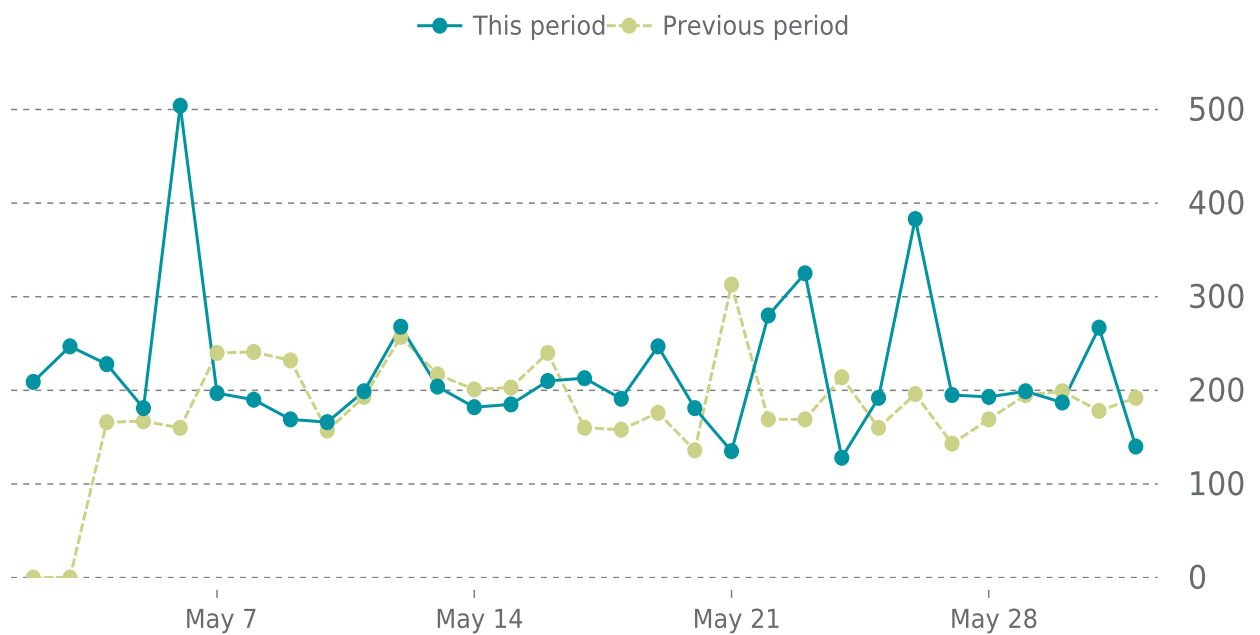

OVERVIEW

last 24 hours

100%

last 7 days

100%

last 30 days

100%

UPTIME HISTORY

Event	Date	Reason	Duration
UP	02/09/2023	-	111d 21h

✓ ANALYTICS

Traffic up by: **21.3%**

05/01/2023 to 05/31/2023

SESSIONS

SECURITY

Total security checks: **5**

05/01/2023 to 05/31/2023