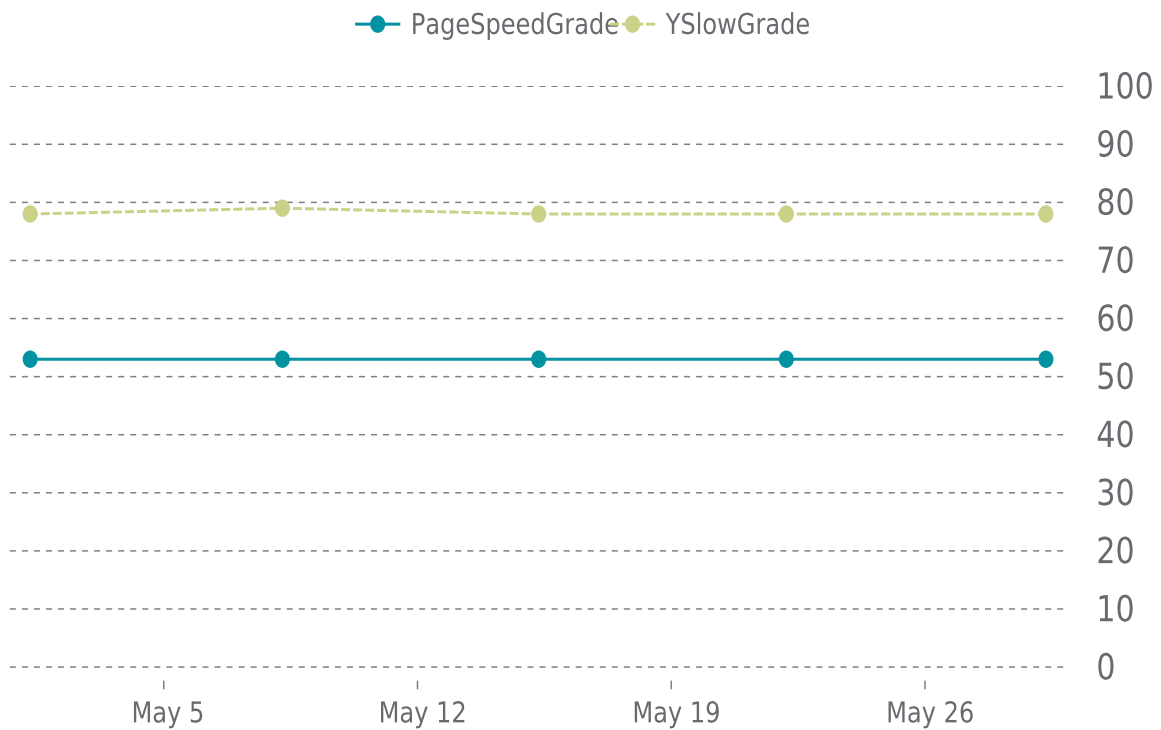

✓ PERFORMANCE

Total performance checks: **5**

05/01/2023 to 05/31/2023

MOST RECENT SCAN

05/29/2023

PageSpeed Grade

E (53%)

Previous check: 53%

YSlow Grade

C (78%)

Previous check: 78%

PERFORMANCE OVERVIEW

PERFORMANCE HISTORY

Date	Load time	PageSpeed	YSlow
05/29/2023 08:02	1.72 s	E (53%)	C (78%)
05/22/2023 04:11	2.01 s	E (53%)	C (78%)
05/15/2023 08:14	2.42 s	E (53%)	C (78%)
05/08/2023 06:32	1.77 s	E (53%)	C (79%)
05/01/2023 07:34	2.00 s	E (53%)	C (78%)