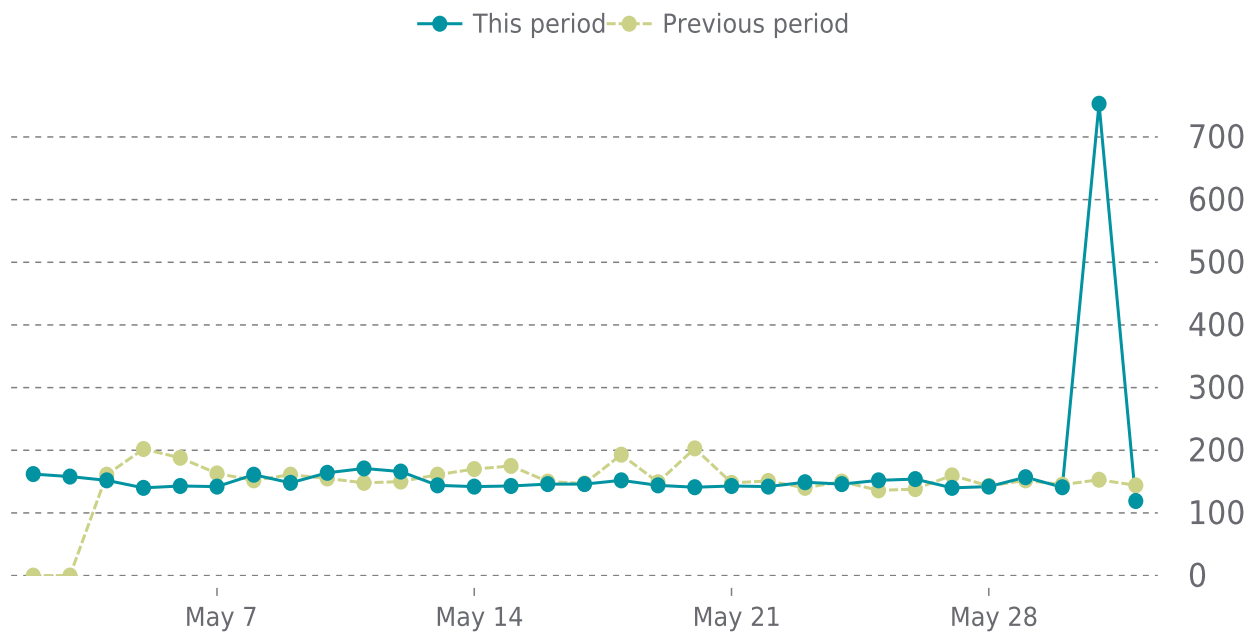

last 30 days

100%

UPTIME HISTORY

Event	Date	Reason	Duration
UP	04/28/2023	-	33d 16h

✓ ANALYTICS

Traffic up by: **13.4%**
05/01/2023 to 05/31/2023

SESSIONS

SECURITY