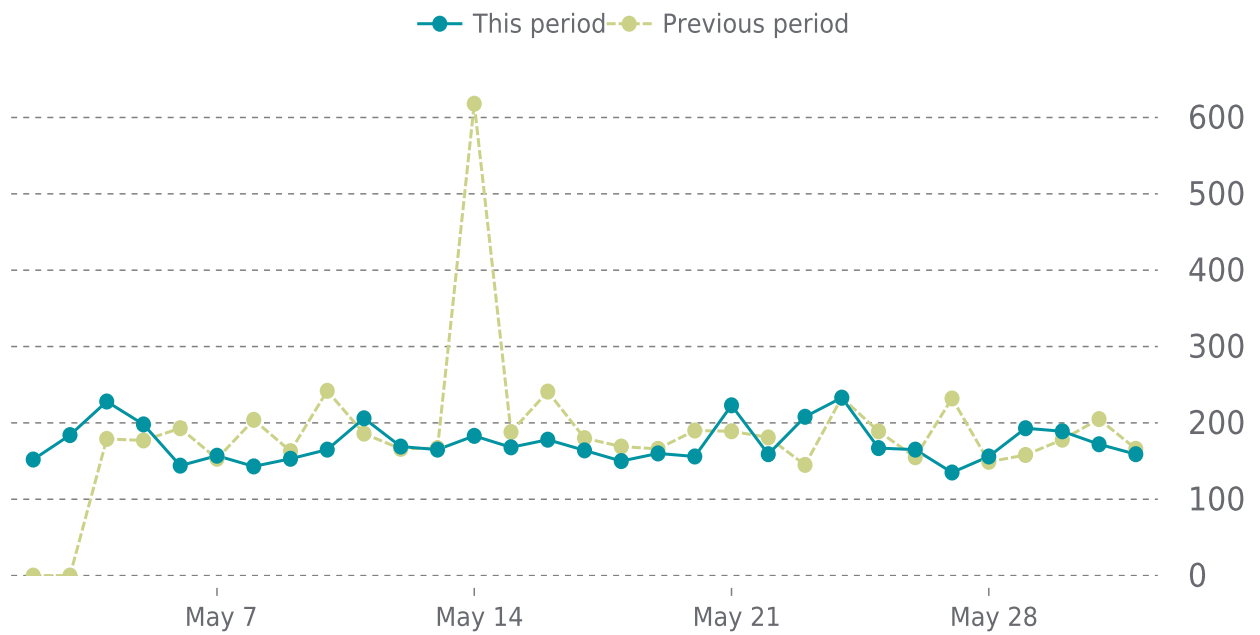

last 30 days

100%

UPTIME HISTORY

Event	Date	Reason	Duration
UP	02/09/2023	-	111d 20h

✓ ANALYTICS

Traffic down by: **6.6%**

05/01/2023 to 05/31/2023

SESSIONS