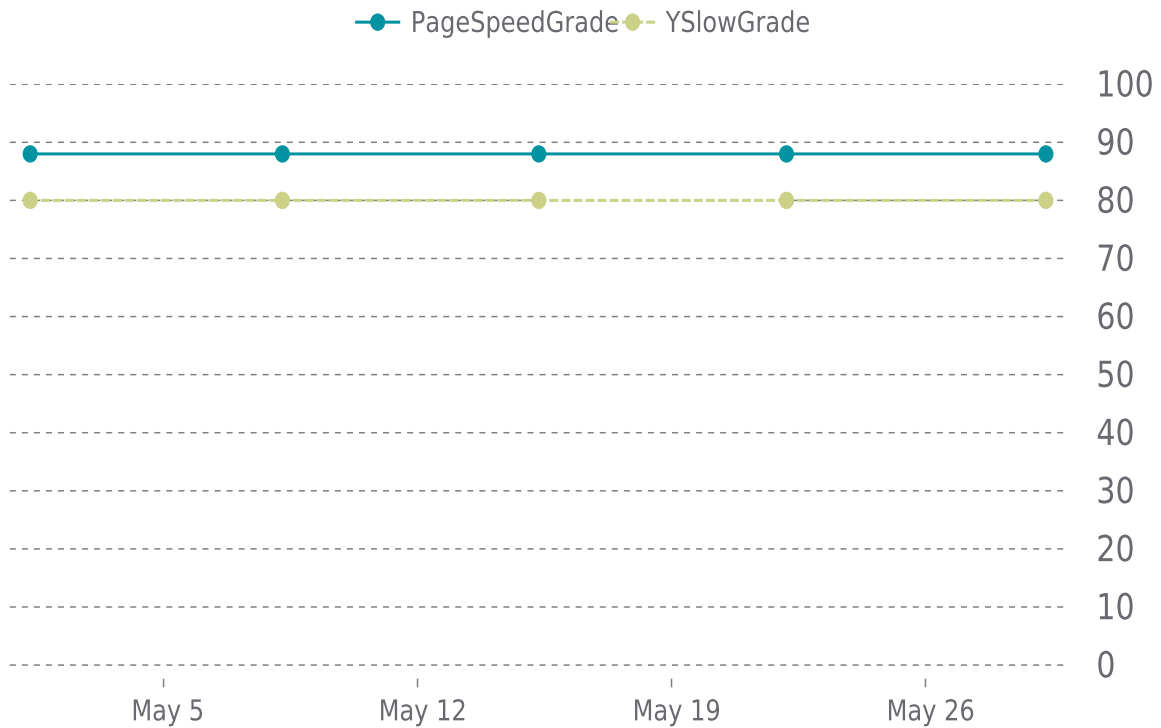

✓ PERFORMANCE

Total performance checks: **5**

05/01/2023 to 05/31/2023

MOST RECENT SCAN

05/29/2023

PageSpeed Grade

B (88%)

Previous check: 88%

YSlow Grade

B (80%)

Previous check: 80%

PERFORMANCE OVERVIEW

PERFORMANCE HISTORY

Date	Load time	PageSpeed	YSlow
05/29/2023 07:40	2.05 s	B (88%)	B (80%)
05/22/2023 04:03	1.44 s	B (88%)	B (80%)
05/15/2023 08:13	1.92 s	B (88%)	B (80%)
05/08/2023 06:36	1.98 s	B (88%)	B (80%)
05/01/2023 07:45	2.68 s	B (88%)	B (80%)