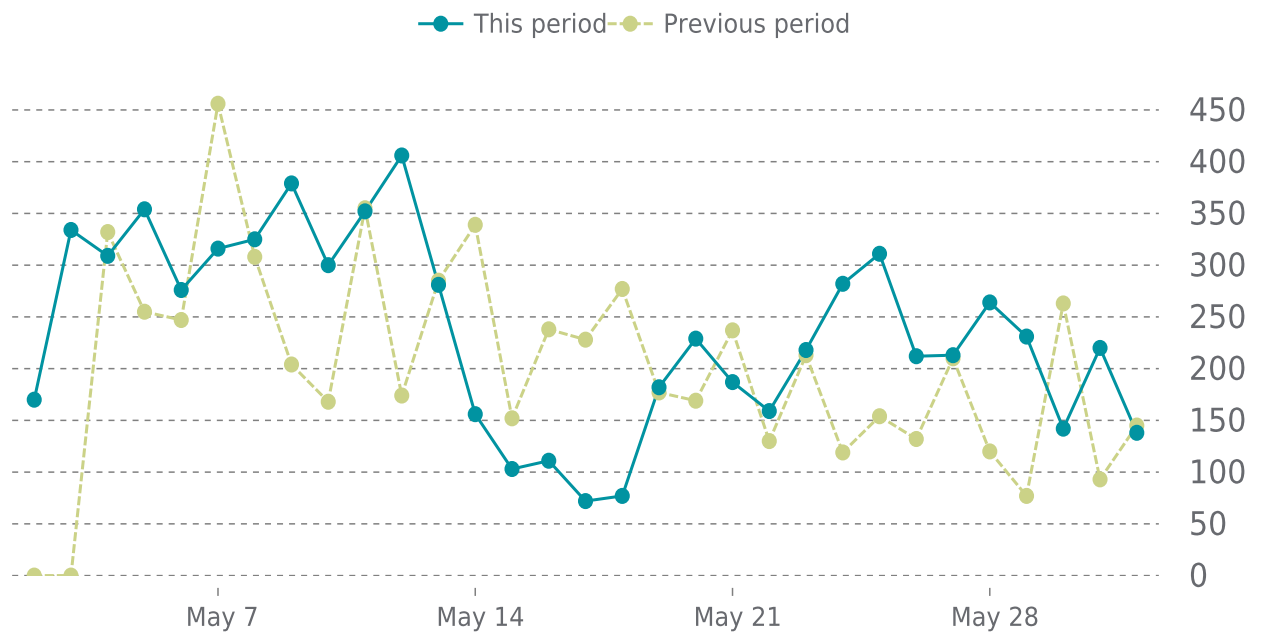

Up for: **2d 19h**
 Overall Uptime: **99.947%**

OVERVIEW

last 24 hours
100%

last 7 days
99%

last 30 days
99%

UPTIME HISTORY

Event	Date	Reason	Duration
UP	05/29/2023	-	2d 19h
DOWN	05/29/2023	Read timeout- Response wasn't received within 30 seconds.	2m 9s

✓ ANALYTICS

Traffic up by: **16.8%**
05/01/2023 to 05/31/2023

SESSIONS

SECURITY

Total security checks: **5**

05/01/2023 to 05/31/2023

MOST RECENT SCAN

05/29/2023