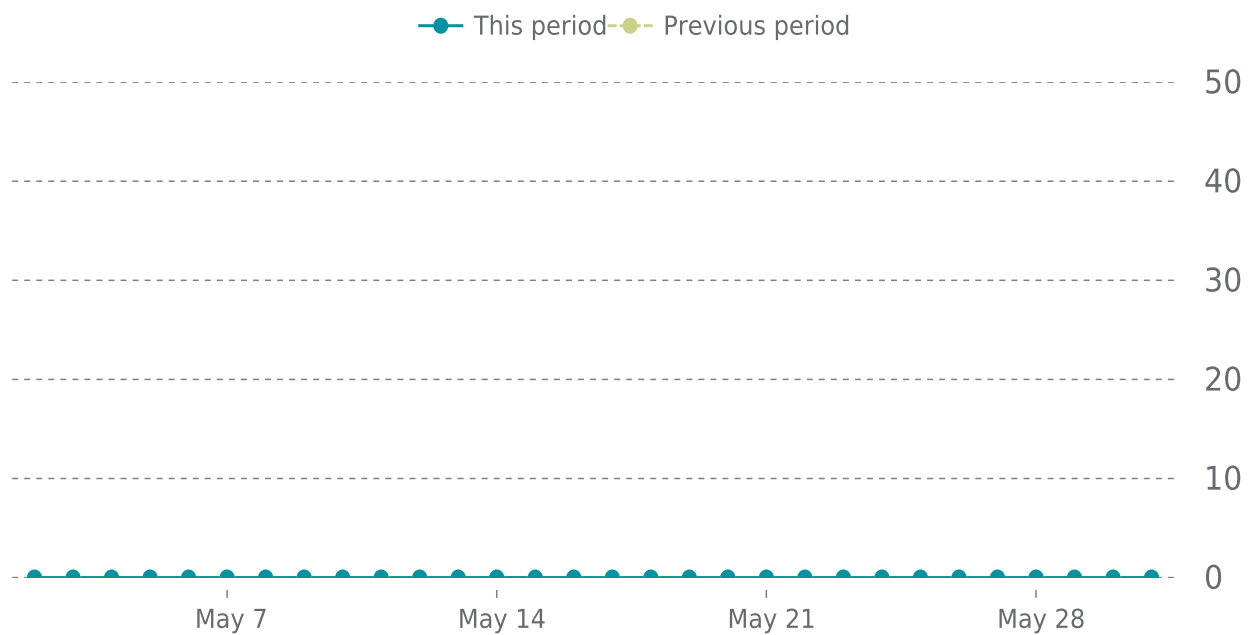

OVERVIEW

last 24 hours

100%

last 7 days

100%

last 30 days

100%

UPTIME HISTORY

Event	Date	Reason	Duration
UP	02/09/2023	-	111d 21h

ANALYTICS

Traffic up by: **0%**
05/01/2023 to 05/31/2023

SESSIONS

Pages Per Sessions:	▲ 0%	Social Media Sessions:	▲ 0.00%
Bounce Rate:	▲ 0%	Organic Searches:	▲ 0.00%