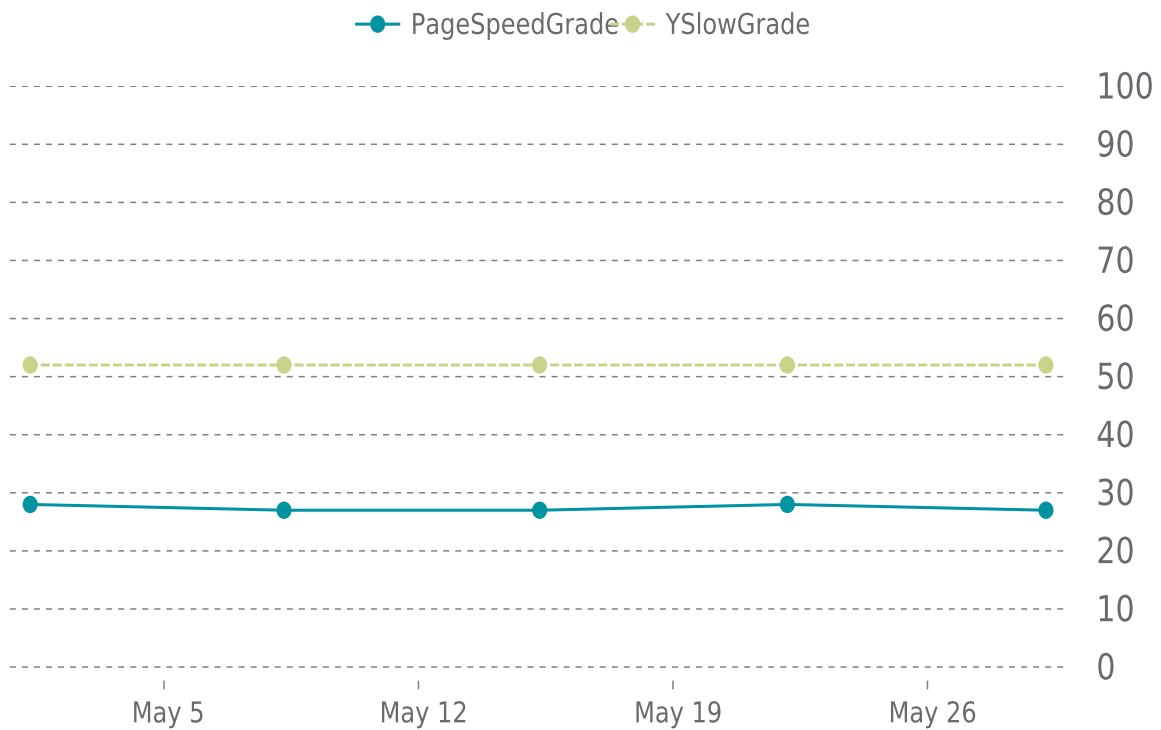

✓ PERFORMANCE

Total performance checks: **5**

05/01/2023 to 05/31/2023

MOST RECENT SCAN

05/29/2023

PageSpeed Grade

F (27%)

Previous check: 28%

YSlow Grade

E (52%)

Previous check: 52%

PERFORMANCE OVERVIEW

PERFORMANCE HISTORY

Date	Load time	PageSpeed	YSlow
05/29/2023 06:12	8.98 s	F (27%)	E (52%)
05/22/2023 03:32	5.86 s	F (28%)	E (52%)
05/15/2023 08:01	6.46 s	F (27%)	E (52%)
05/08/2023 07:13	8.95 s	F (27%)	E (52%)
05/01/2023 07:40	8.29 s	F (28%)	E (52%)