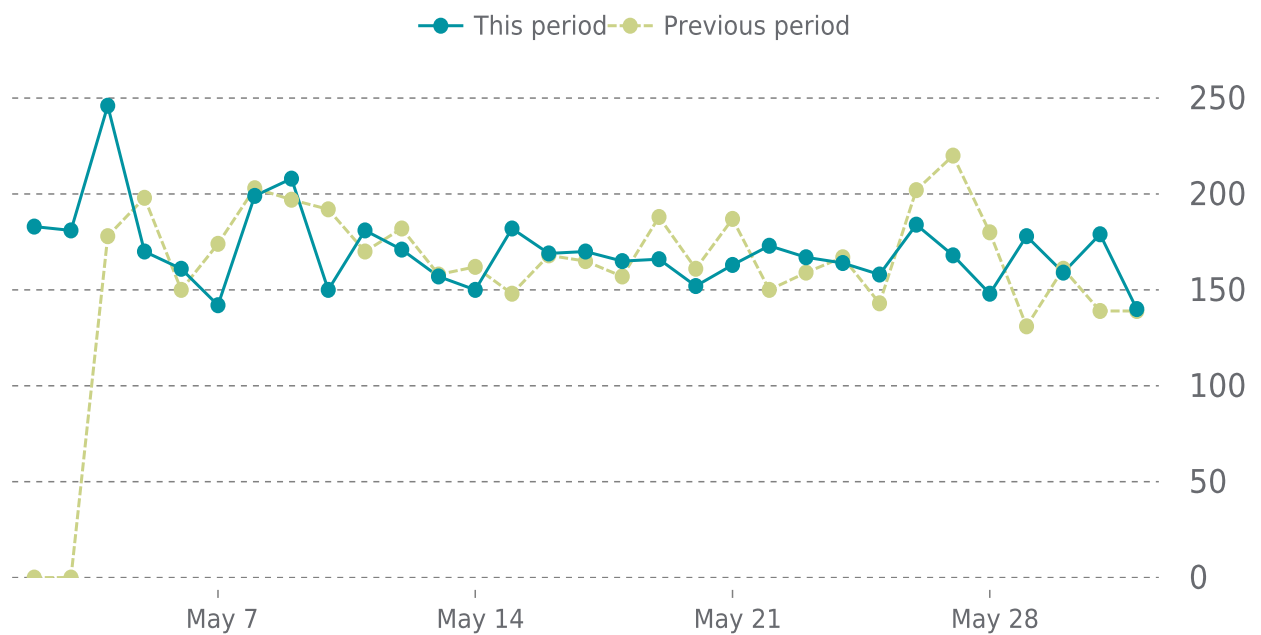

## OVERVIEW

last 24 hours

**100%**

last 7 days

**100%**

last 30 days

**100%**

## UPTIME HISTORY

| Event | Date       | Reason | Duration |
|-------|------------|--------|----------|
| UP    | 02/09/2023 | -      | 111d 21h |

# ✓ ANALYTICS

Traffic up by: **7.2%**  
05/01/2023 to 05/31/2023

## SESSIONS