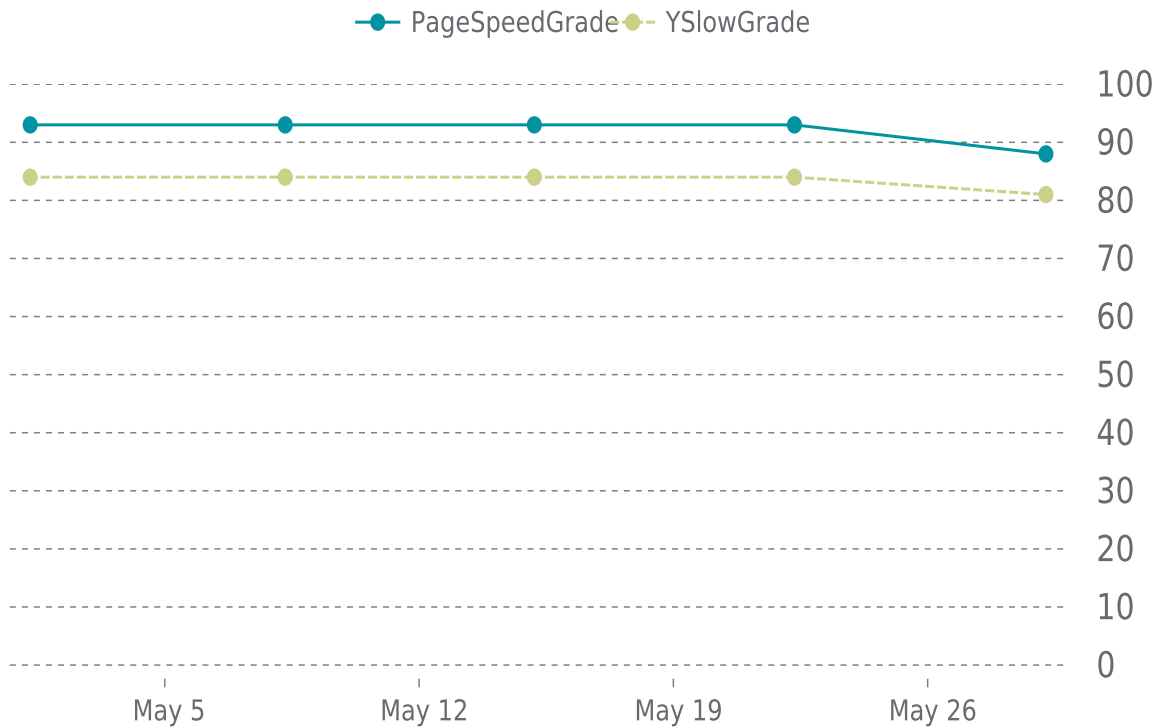

# ✓ PERFORMANCE

Total performance checks: **5**

05/01/2023 to 05/31/2023

## MOST RECENT SCAN

05/29/2023

PageSpeed Grade

**B (88%)**

Previous check: 93%

YSlow Grade

**B (81%)**

Previous check: 84%

## PERFORMANCE OVERVIEW