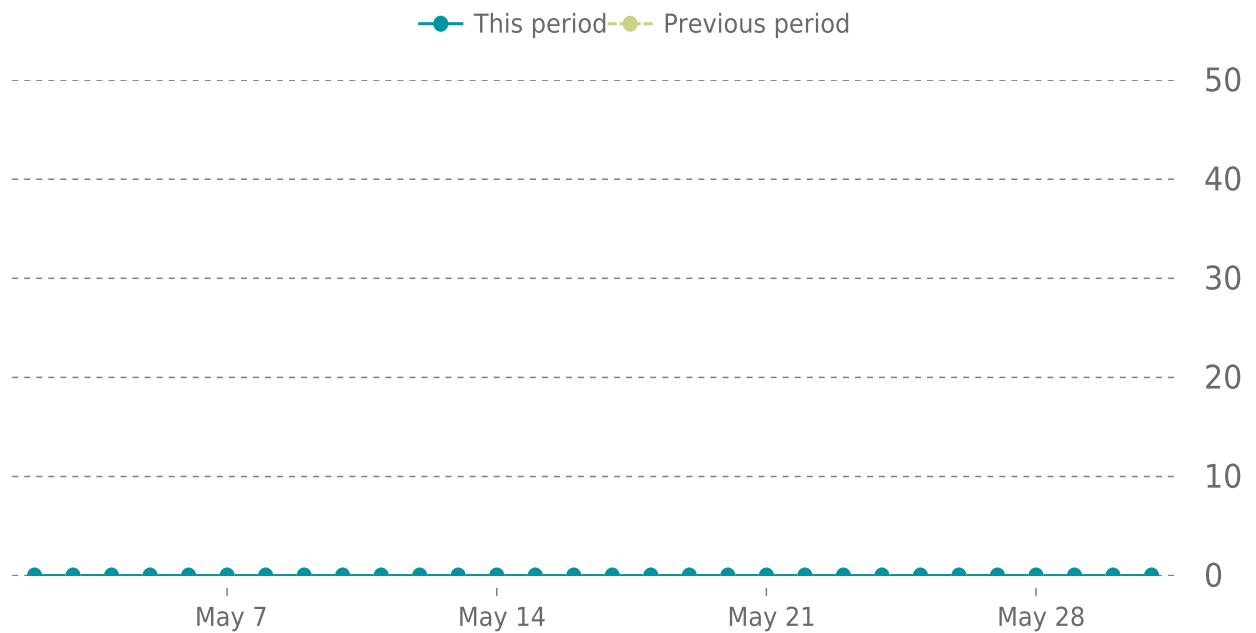

OVERVIEW

last 24 hours

100%

last 7 days

100%

last 30 days

99%

UPTIME HISTORY

Event	Date	Reason	Duration
UP	05/16/2023	-	15d 8h
DOWN	05/16/2023	Read timeout- Response wasn't received within 30 seconds.	2m 5s

ANALYTICS

Traffic up by: **0%**
05/01/2023 to 05/31/2023

SESSIONS

Pages Per Sessions: ▲ 0%