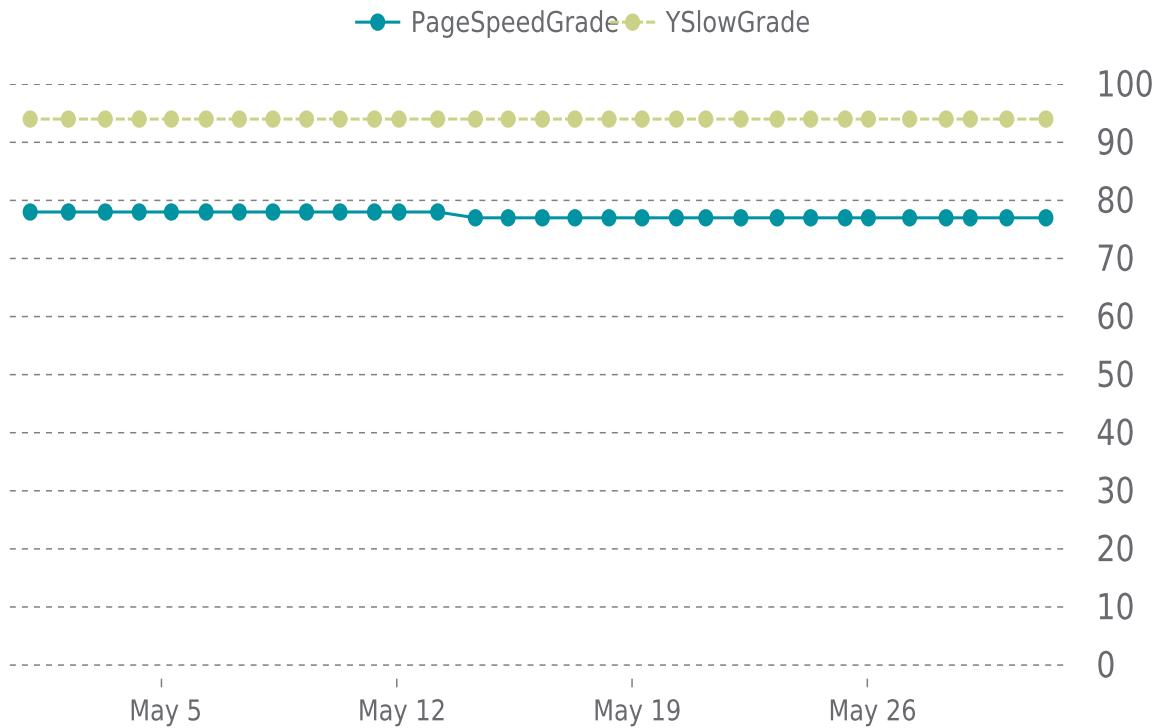

YSlow Grade

A (94%)

Previous check: 94%

PERFORMANCE OVERVIEW

PERFORMANCE HISTORY (1/3)

Date	Load time	PageSpeed	YSlow
05/31/2023 07:31	0.93 s	C (77%)	A (94%)
05/30/2023 03:31	0.98 s	C (77%)	A (94%)
05/29/2023 01:30	0.91 s	C (77%)	A (94%)
05/28/2023 08:14	1.46 s	C (77%)	A (94%)
05/27/2023 06:12	1.05 s	C (77%)	A (94%)
05/26/2023 00:46	1.10 s	C (77%)	A (94%)
05/25/2023 08:10	1.32 s	C (77%)	A (94%)
05/24/2023 07:33	1.13 s	C (77%)	A (94%)
05/23/2023 07:35	1.02 s	C (77%)	A (94%)
05/22/2023 05:44	1.05 s	C (77%)	A (94%)
05/21/2023 04:39	1.90 s	C (77%)	A (94%)
05/20/2023 07:39	1.11 s	C (77%)	A (94%)
05/19/2023 07:10	1.32 s	C (77%)	A (94%)
05/18/2023 07:32	1.43 s	C (77%)	A (94%)
05/17/2023 07:13	1.27 s	C (77%)	A (94%)