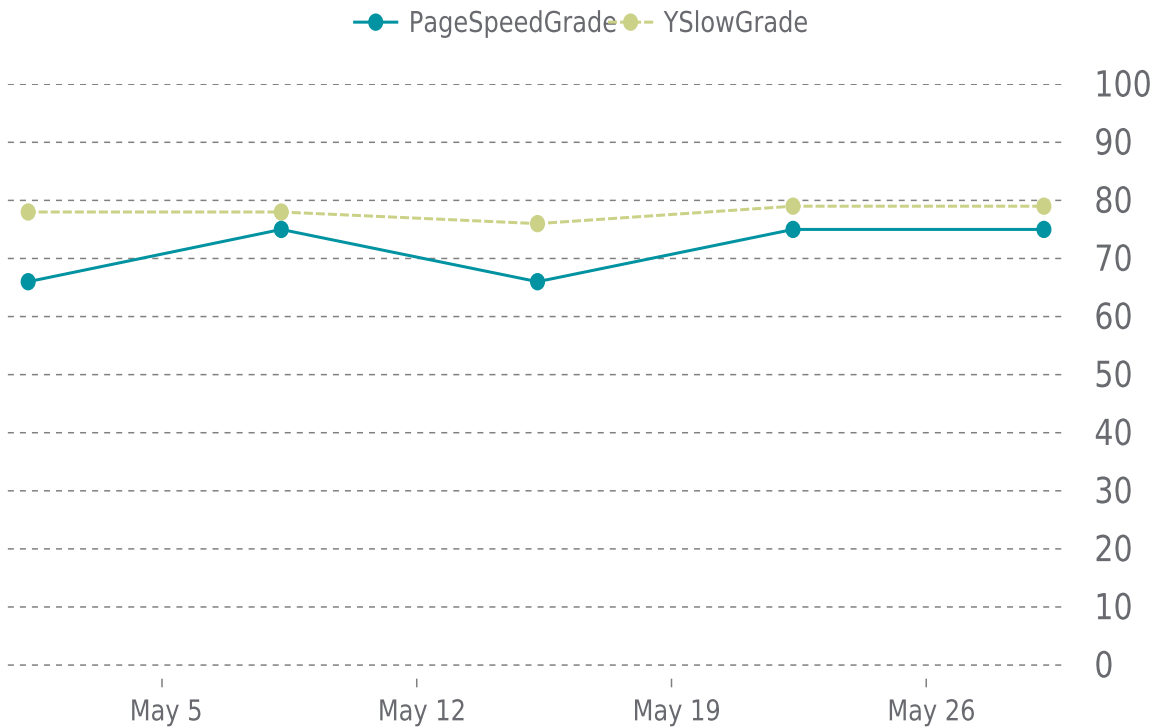

# ✓ PERFORMANCE

Total performance checks: **5**

05/01/2023 to 05/31/2023

## MOST RECENT SCAN

05/29/2023

PageSpeed Grade

**C (75%)**

Previous check: 75%

YSlow Grade

**C (79%)**

Previous check: 79%

## PERFORMANCE OVERVIEW

## PERFORMANCE HISTORY

Date	Load time	PageSpeed	YSlow
05/29/2023 05:36	1.97 s	C (75%)	C (79%)
05/22/2023 08:08	1.82 s	C (75%)	C (79%)
05/15/2023 07:39	1.96 s	D (66%)	C (76%)
05/08/2023 06:40	1.78 s	C (75%)	C (78%)
05/01/2023 07:45	1.78 s	D (66%)	C (78%)