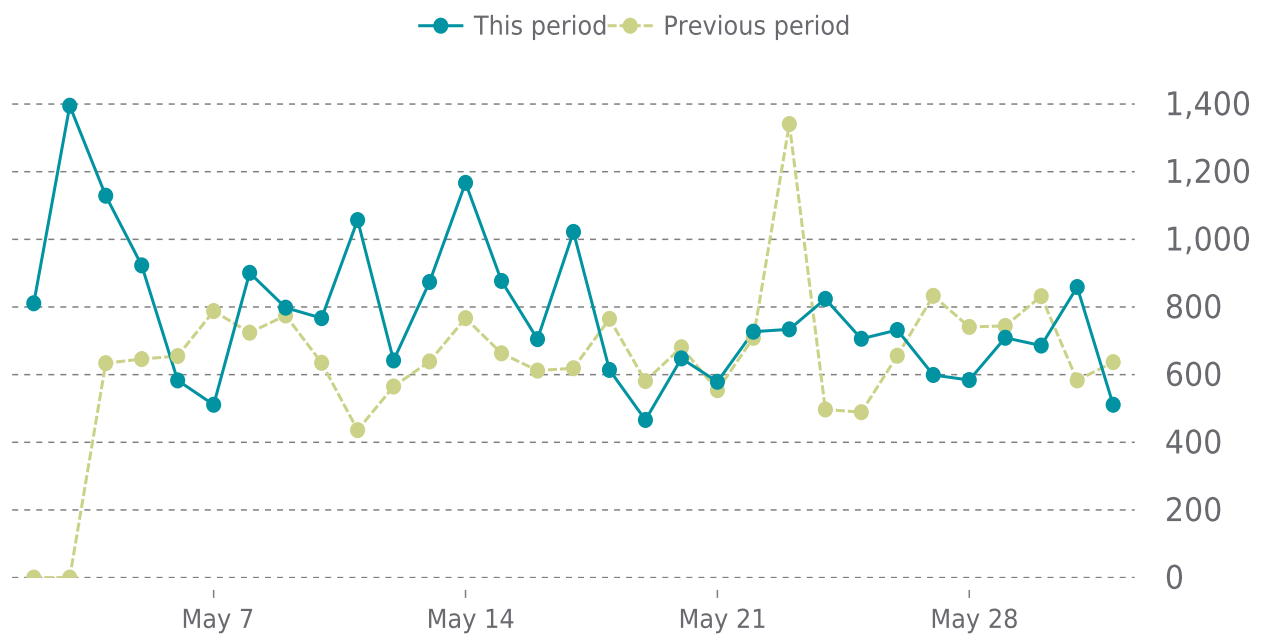

✓ ANALYTICS

Traffic up by: **21.9%**

05/01/2023 to 05/31/2023

SESSIONS