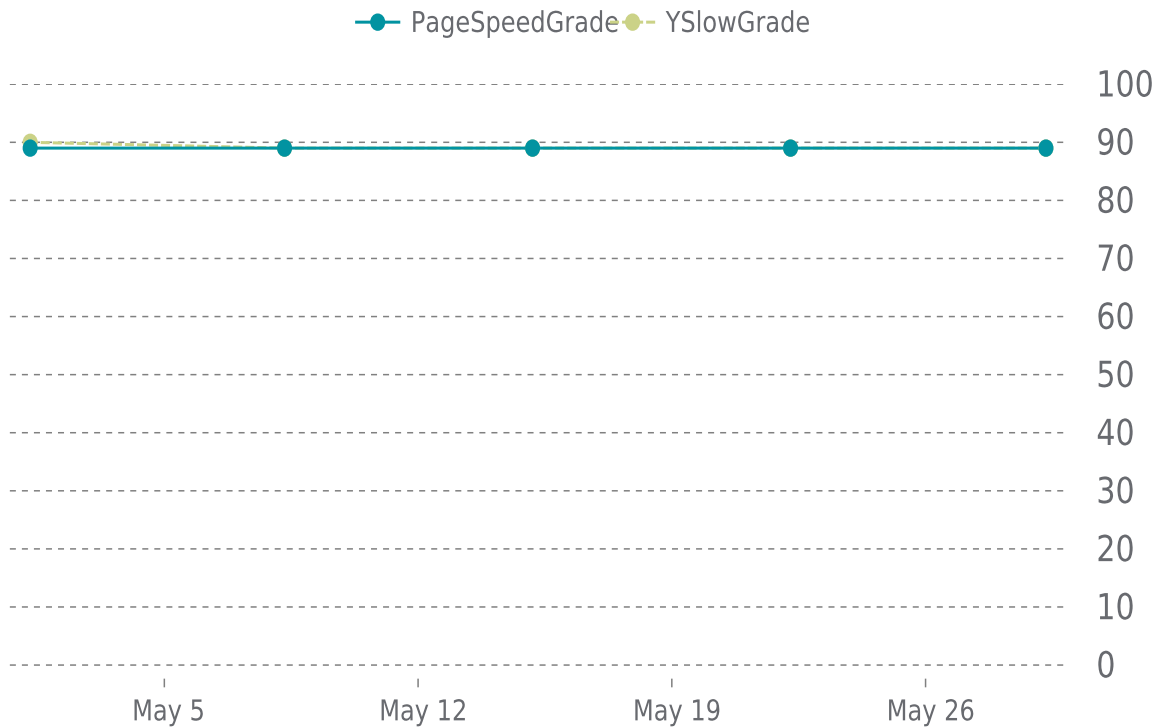

# ✓ PERFORMANCE

Total performance checks: **5**

05/01/2023 to 05/31/2023

## MOST RECENT SCAN

05/29/2023

PageSpeed Grade

**B (89%)**

Previous check: 89%

YSlow Grade

**B (89%)**

Previous check: 89%

## PERFORMANCE OVERVIEW