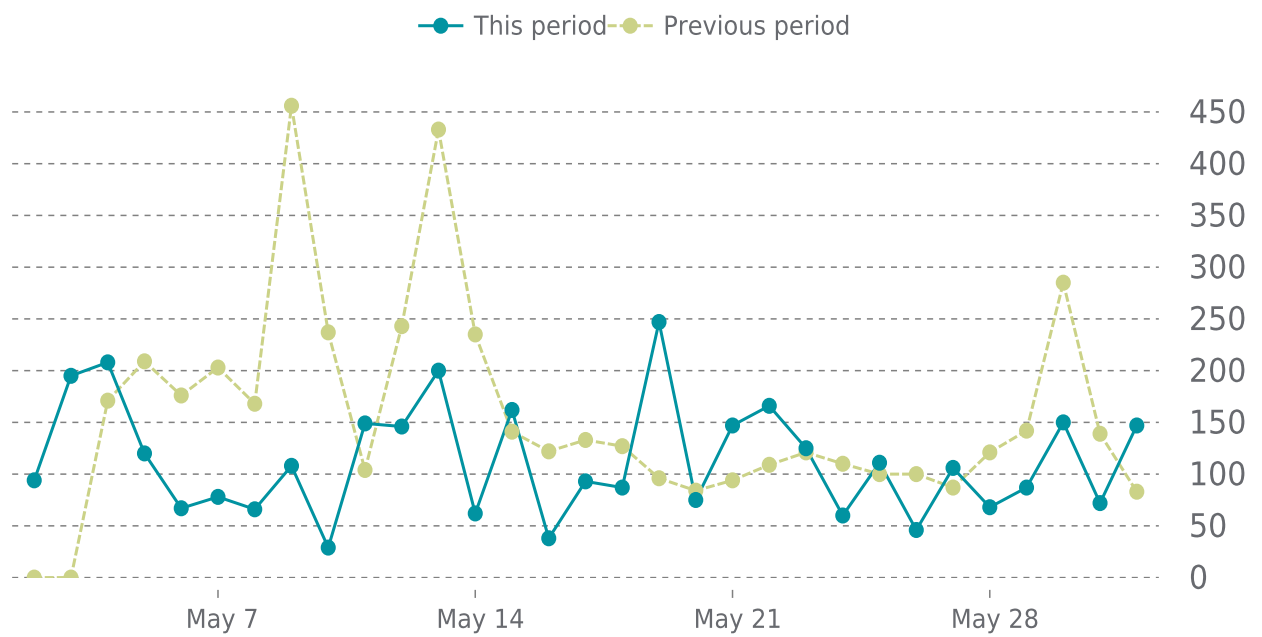

## OVERVIEW

last 24 hours

**100%**

last 7 days

**100%**

last 30 days

**100%**

## UPTIME HISTORY

Event	Date	Reason	Duration
UP	02/09/2023	-	111d 21h

# ✓ ANALYTICS

Traffic down by: **27.3%**

05/01/2023 to 05/31/2023

## SESSIONS