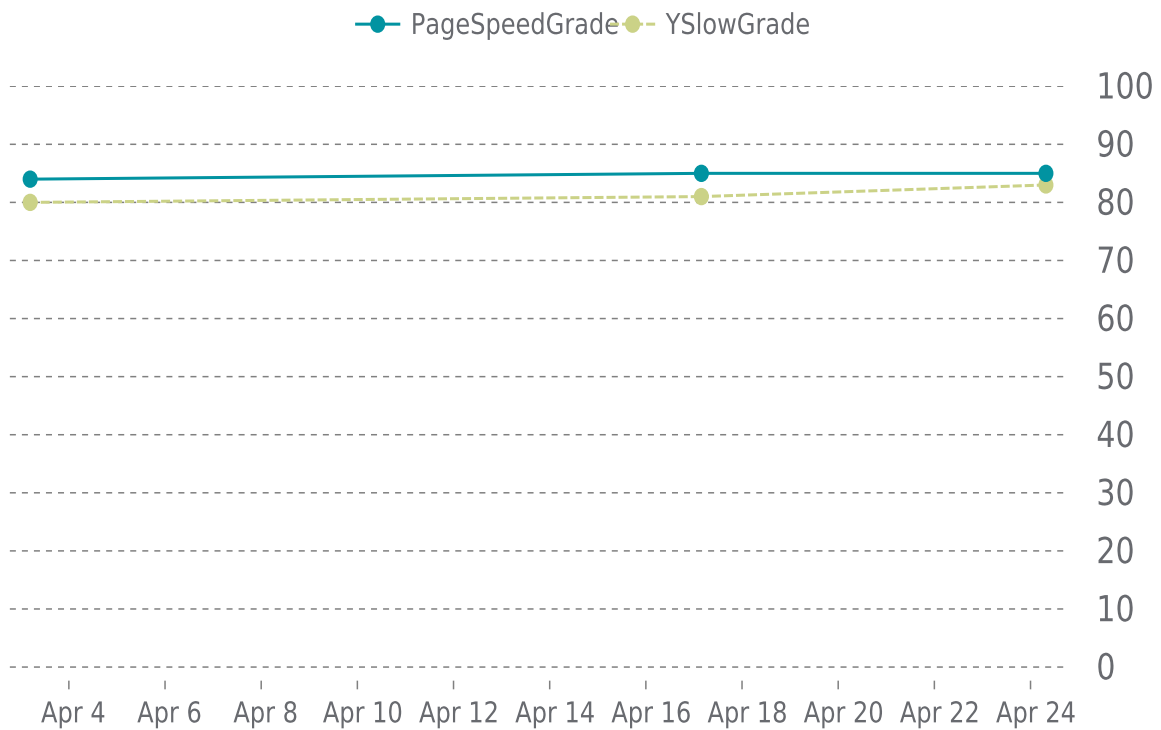

✓ PERFORMANCE

Total performance checks: **3**

04/01/2023 to 04/30/2023

MOST RECENT SCAN

04/24/2023

PageSpeed Grade

B (85%)

Previous check: 85%

YSlow Grade

B (83%)

Previous check: 81%

PERFORMANCE OVERVIEW

PERFORMANCE HISTORY

Date	Load time	PageSpeed	YSlow
04/24/2023 07:41	1.08 s	B (85%)	B (83%)
04/17/2023 03:43	1.39 s	B (85%)	B (81%)
04/03/2023 04:41	1.57 s	B (84%)	B (80%)