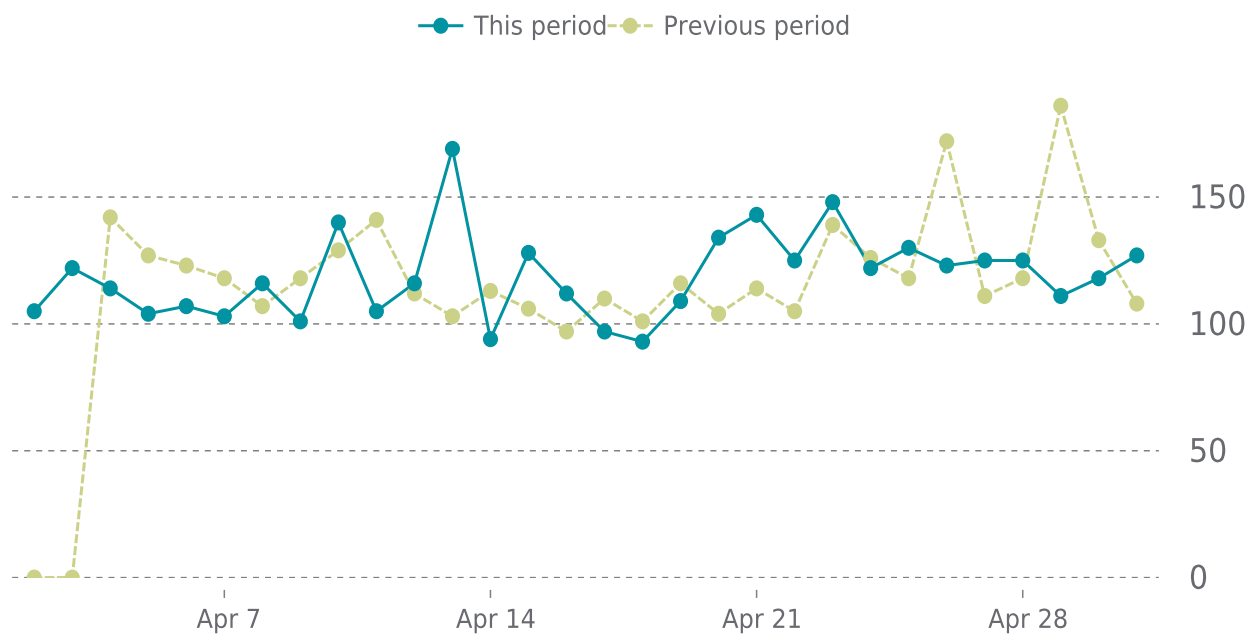

last 7 days
100%

last 30 days
100%

UPTIME HISTORY

Event	Date	Reason	Duration
UP	02/09/2023	-	80d 21h

✓ ANALYTICS

Traffic up by: **5%**
04/01/2023 to 04/30/2023

SESSIONS

SECURITY