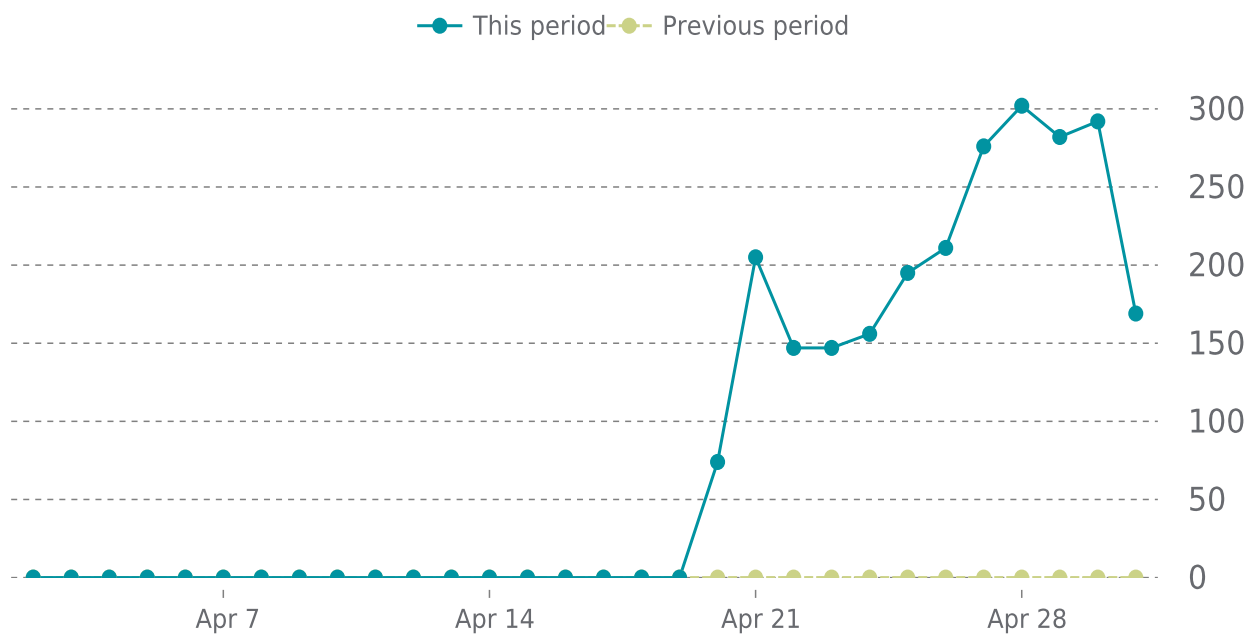

99%

UPTIME HISTORY

Event	Date	Reason	Duration
UP	04/28/2023	-	2d 16h
DOWN	04/28/2023	Unable to connect to https://semrhicommunity.com/ .	10m 11s
UP	04/20/2023	-	7d 22h

✓ ANALYTICS

Traffic up by: **0%**
04/01/2023 to 04/30/2023

SESSIONS

SECURITY

Total security checks: **2**

04/01/2023 to 04/30/2023

MOST RECENT SCAN

04/24/2023

Status: **Clean**

Malware: **Clean**