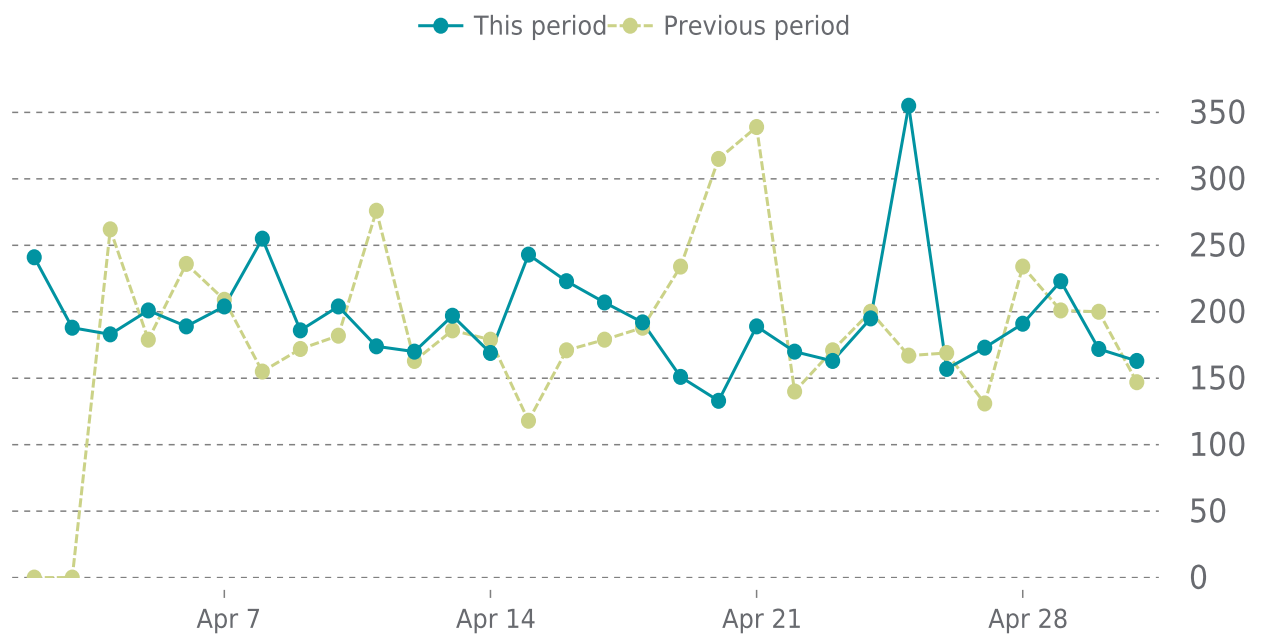

100%

UPTIME HISTORY

Event	Date	Reason	Duration
UP	02/23/2023	-	66d 20h

✓ ANALYTICS

Traffic up by: **6.5%**
04/01/2023 to 04/30/2023

SESSIONS

SECURITY

Total security checks: **4**