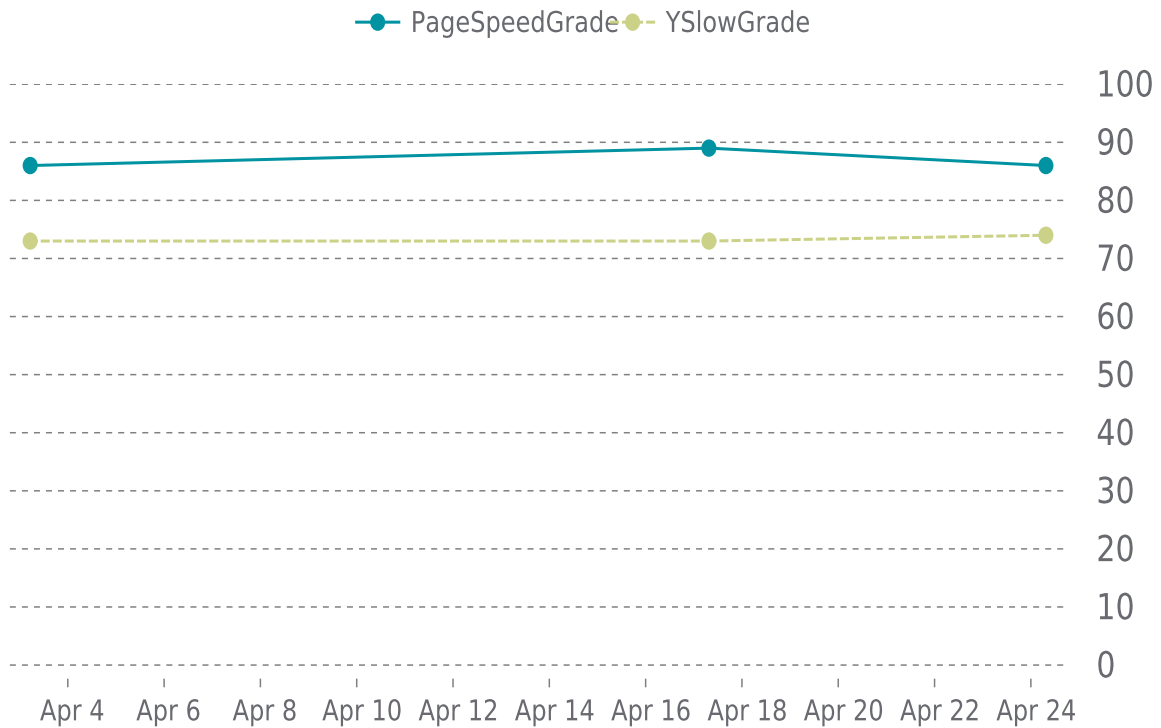

04/01/2023 to 04/30/2023

MOST RECENT SCAN

04/24/2023

PageSpeed Grade

B (86%)

Previous check: 89%

YSlow Grade

C (74%)

Previous check: 73%

PERFORMANCE OVERVIEW

PERFORMANCE HISTORY

Date	Load time	PageSpeed	YSlow
04/24/2023 07:30	2.42 s	B (86%)	C (74%)
04/17/2023 07:32	1.74 s	B (89%)	C (73%)
04/03/2023 05:15	1.77 s	B (86%)	C (73%)