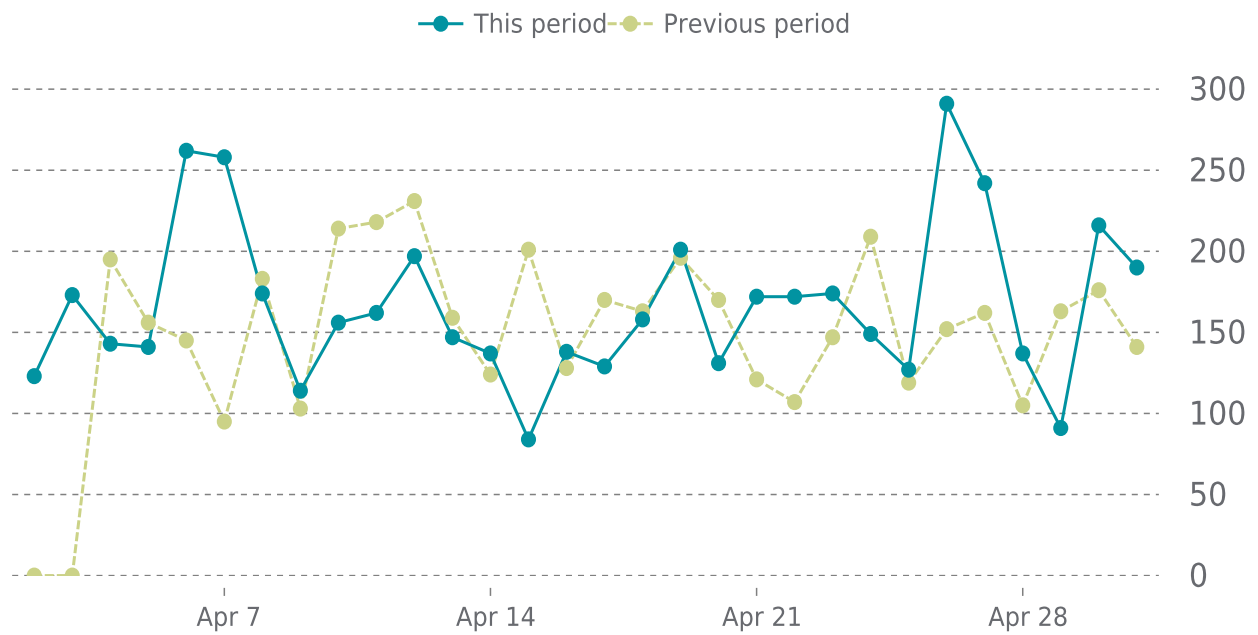

100%

UPTIME HISTORY

Event	Date	Reason	Duration
UP	02/09/2023	-	80d 21h

✓ ANALYTICS

Traffic up by: **12%**
04/01/2023 to 04/30/2023

SESSIONS

SECURITY

Total security checks: **4**