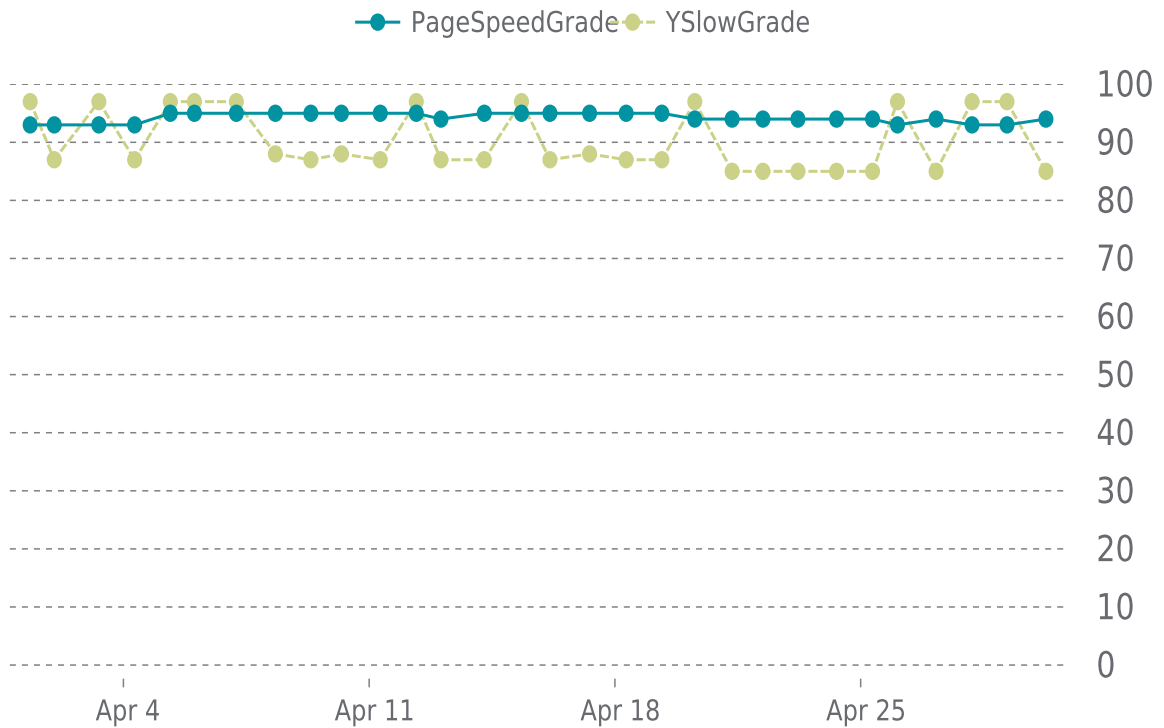

Previous check: 97%

PERFORMANCE OVERVIEW

PERFORMANCE HISTORY (1/2)

Date	Load time	PageSpeed	YSlow
04/30/2023 06:39	0.67 s	A (94%)	B (85%)
04/29/2023 04:03	0.54 s	A (93%)	A (97%)
04/28/2023 04:08	0.42 s	A (93%)	A (97%)
04/27/2023 03:33	0.56 s	A (94%)	B (85%)
04/26/2023 01:10	0.46 s	A (93%)	A (97%)
04/25/2023 08:08	0.70 s	A (94%)	B (85%)
04/24/2023 07:31	0.66 s	A (94%)	B (85%)
04/23/2023 05:06	0.63 s	A (94%)	B (85%)
04/22/2023 05:12	0.61 s	A (94%)	B (85%)
04/21/2023 08:08	0.70 s	A (94%)	B (85%)
04/20/2023 06:37	0.47 s	A (94%)	A (97%)
04/19/2023 08:06	0.59 s	A (95%)	B (87%)
04/18/2023 07:42	0.82 s	A (95%)	B (87%)
04/17/2023 06:41	0.63 s	A (95%)	B (88%)
04/16/2023 03:35	0.64 s	A (95%)	B (87%)