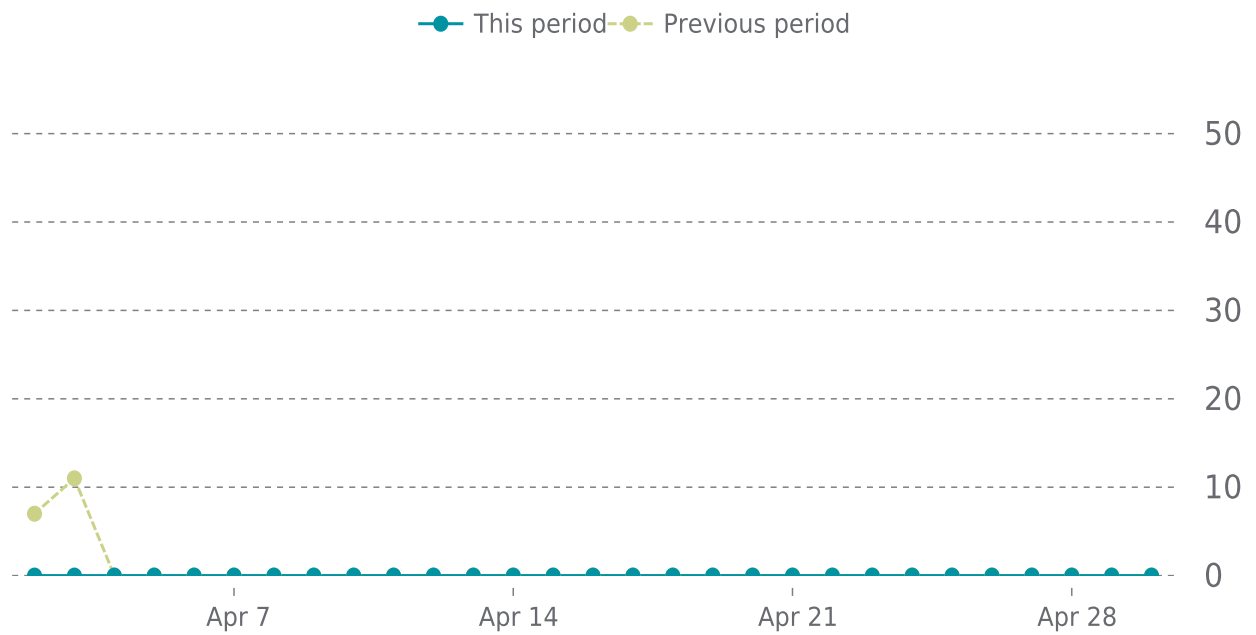

UPTIME HISTORY

Event	Date	Reason	Duration
UP	02/09/2023	-	80d 21h

✓ ANALYTICS

Traffic down by: **100%**
04/01/2023 to 04/30/2023

SESSIONS

Pages Per Sessions:	▼ -100%	Social Media Sessions:	▲ 0.00%
Bounce Rate:	▼ -100%	Organic Searches:	▼ -100.00%