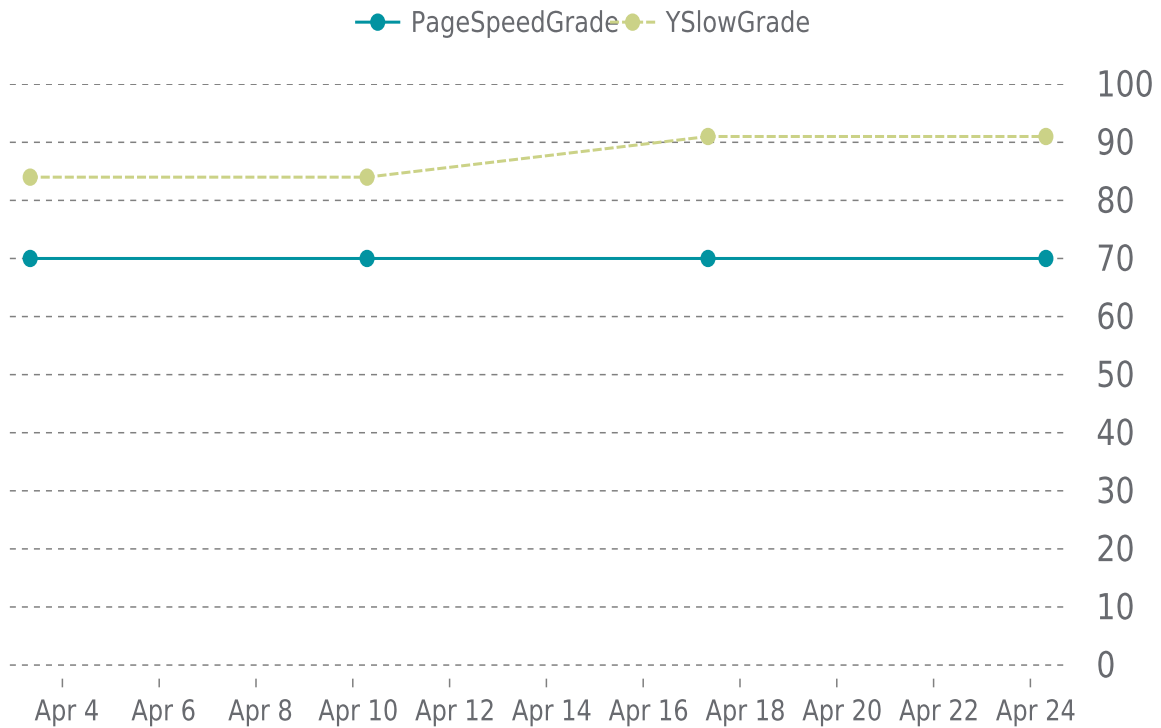

✓ PERFORMANCE

Total performance checks: **4**

04/01/2023 to 04/30/2023

MOST RECENT SCAN

04/24/2023

PageSpeed Grade

C (70%)

Previous check: 70%

YSlow Grade

A (91%)

Previous check: 91%

PERFORMANCE OVERVIEW

PERFORMANCE HISTORY

Date	Load time	PageSpeed	YSlow
04/24/2023 07:42	1.07 s	C (70%)	A (91%)
04/17/2023 08:08	1.13 s	C (70%)	A (91%)
04/10/2023 07:04	0.75 s	C (70%)	B (84%)
04/03/2023 08:01	1.13 s	C (70%)	B (84%)