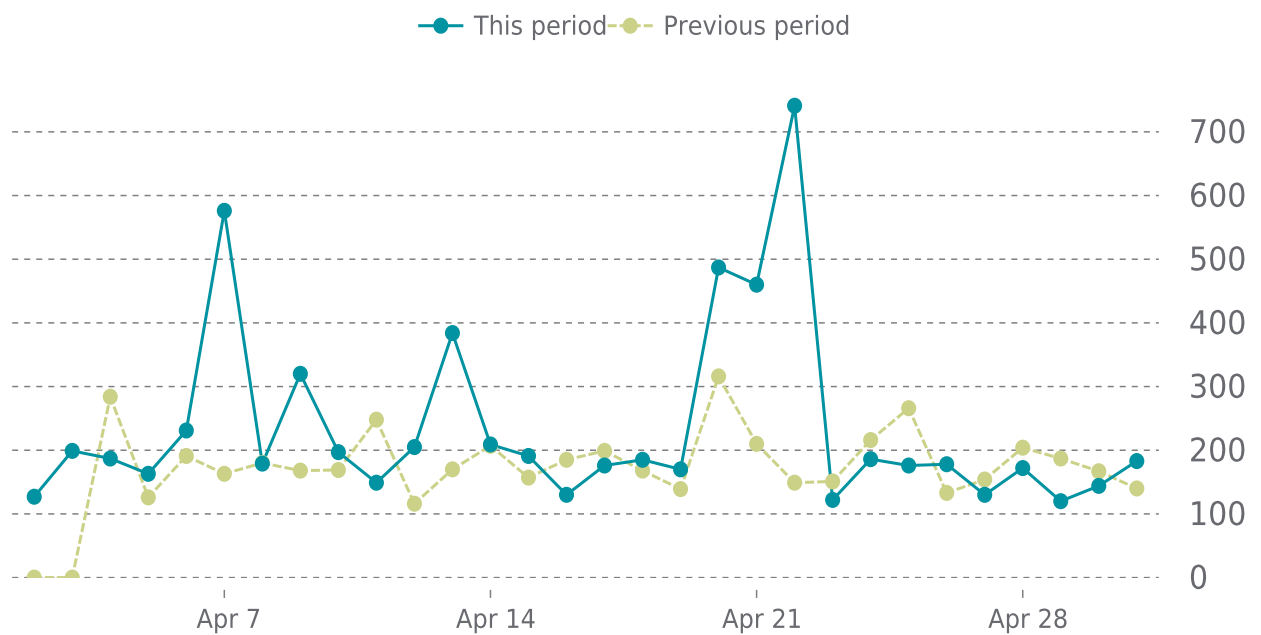

## OVERVIEW

last 24 hours

**100%**

last 7 days

**100%**

last 30 days

**100%**

## UPTIME HISTORY

Event	Date	Reason	Duration
UP	02/09/2023	-	80d 21h

# ✓ ANALYTICS

Traffic up by: **37.1%**

04/01/2023 to 04/30/2023

## SESSIONS