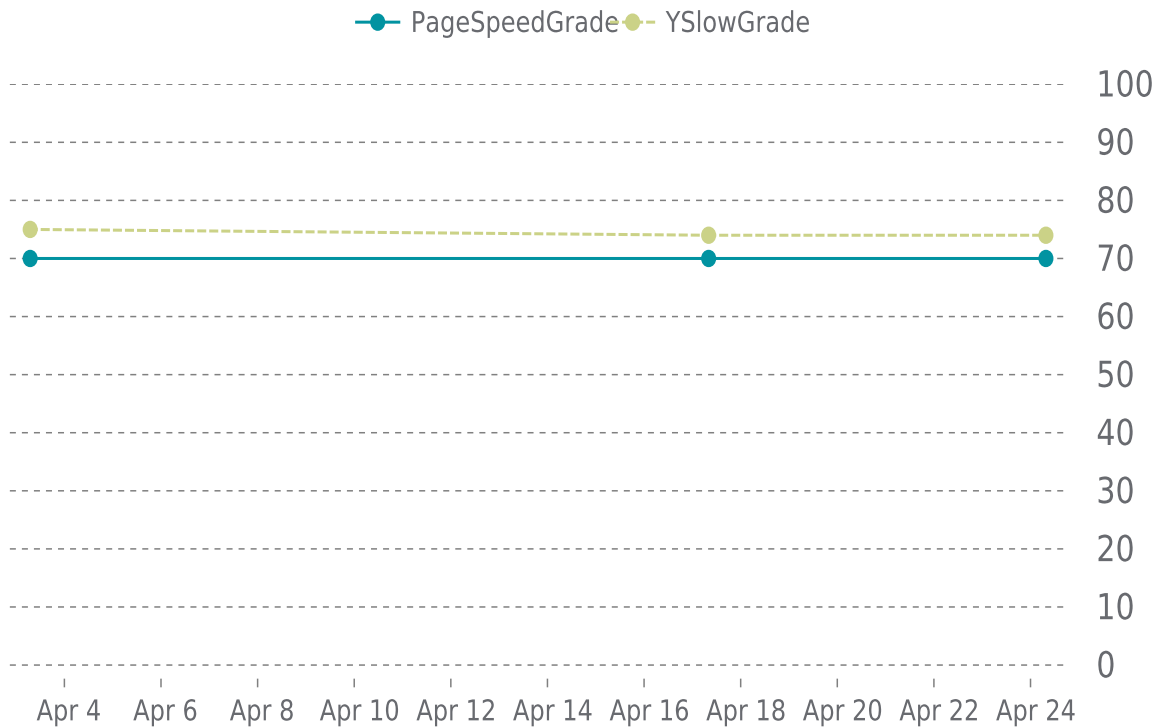

# ✓ PERFORMANCE

Total performance checks: **3**

04/01/2023 to 04/30/2023

## MOST RECENT SCAN

04/24/2023

PageSpeed Grade

**C (70%)**

Previous check: 70%

YSlow Grade

**C (74%)**

Previous check: 74%

## PERFORMANCE OVERVIEW