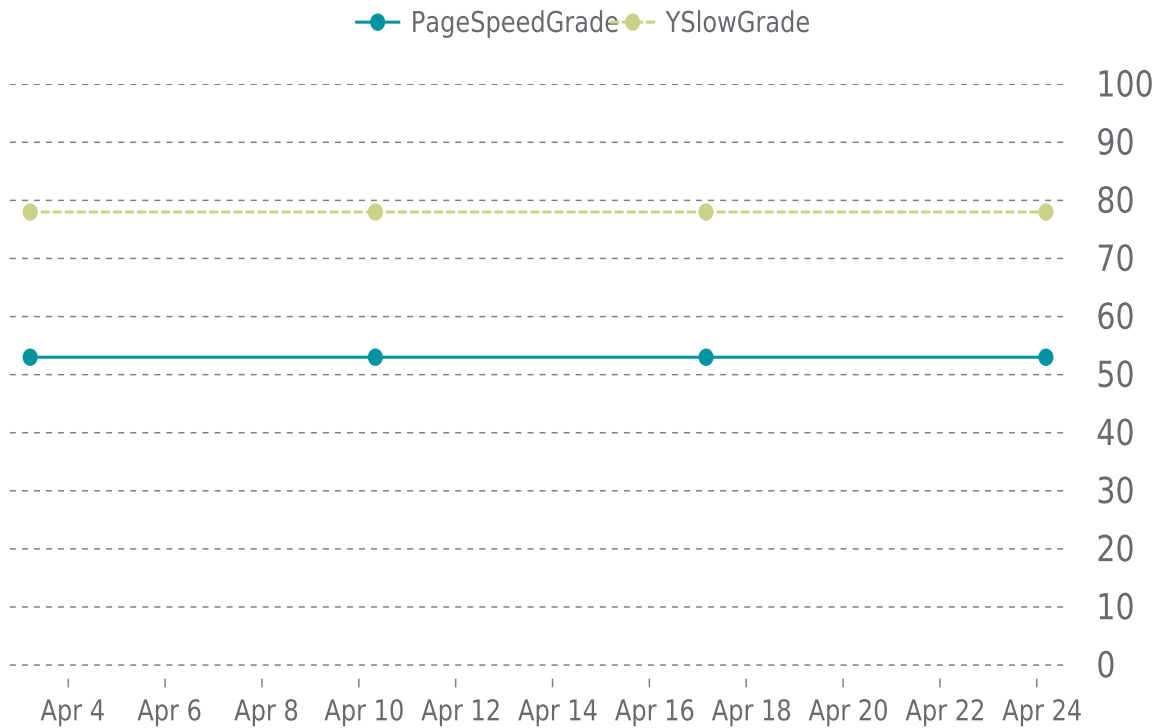

04/01/2023 to 04/30/2023

MOST RECENT SCAN

04/24/2023

PageSpeed Grade

E (53%)

Previous check: 53%

YSlow Grade

C (78%)

Previous check: 78%

PERFORMANCE OVERVIEW

PERFORMANCE HISTORY

Date	Load time	PageSpeed	YSlow
04/24/2023 04:32	2.28 s	E (53%)	C (78%)
04/17/2023 04:04	2.13 s	E (53%)	C (78%)
04/10/2023 08:11	1.94 s	E (53%)	C (78%)
04/03/2023 05:06	2.11 s	E (53%)	C (78%)