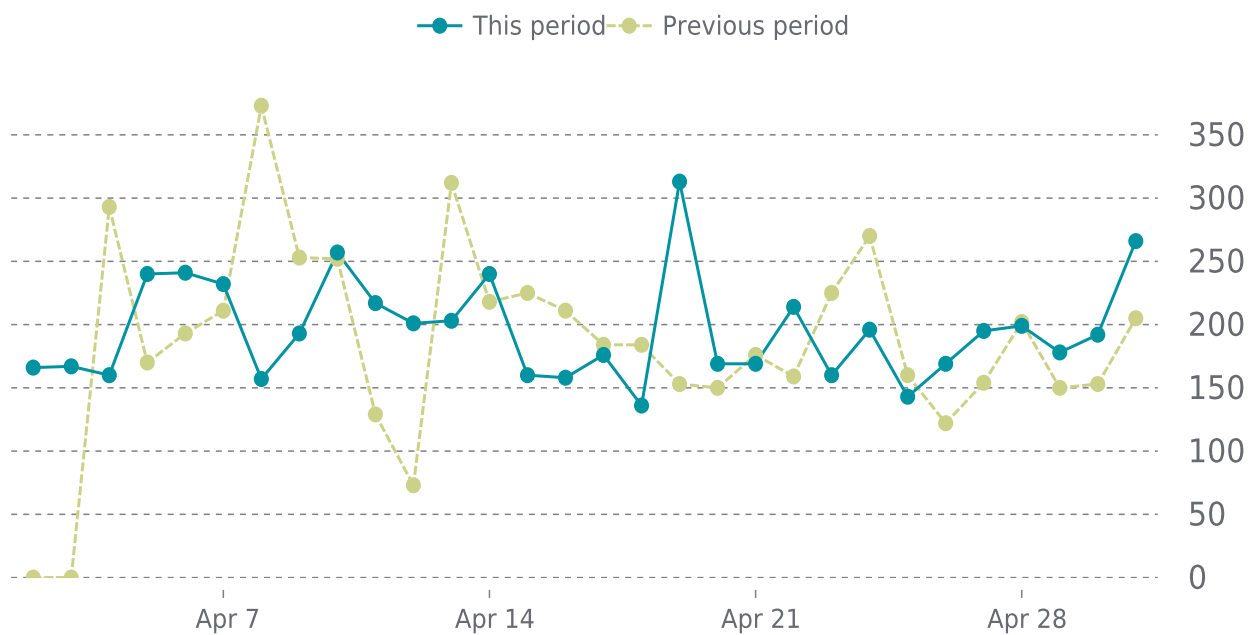

100%

UPTIME HISTORY

Event	Date	Reason	Duration
UP	02/09/2023	-	80d 21h

✓ ANALYTICS

Traffic up by: **5.5%**
04/01/2023 to 04/30/2023

SESSIONS

SECURITY

Total security checks: **4**