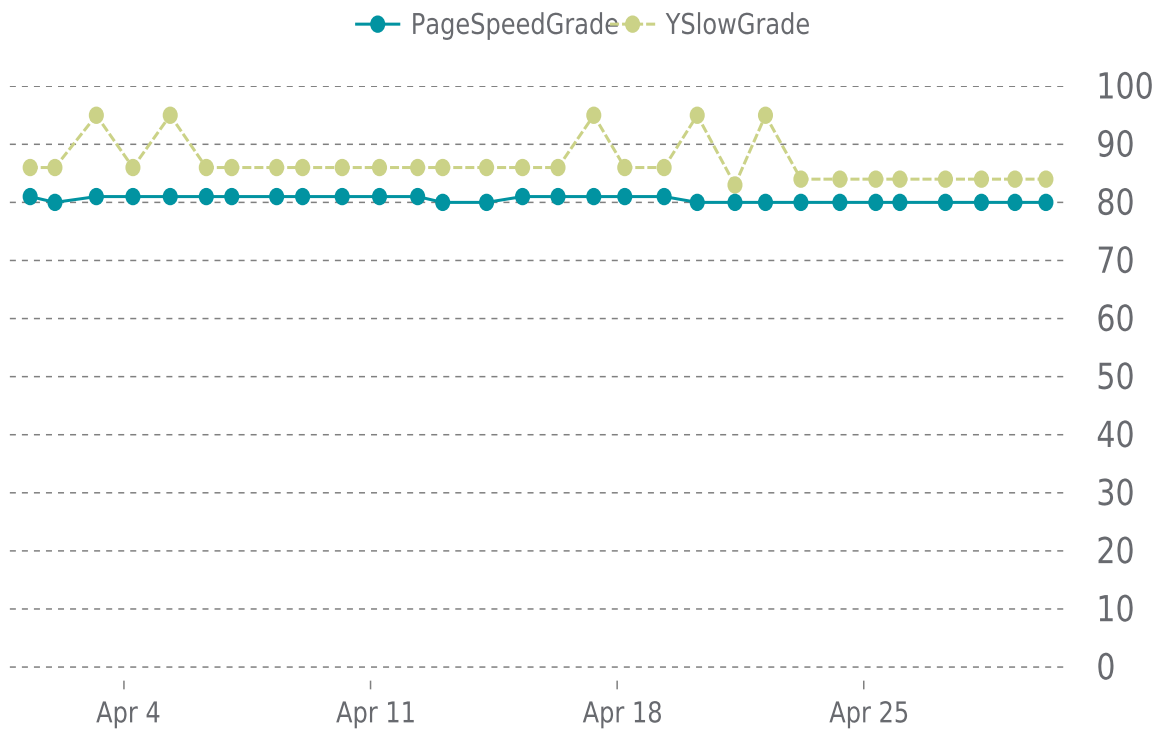

Previous check: 84%

PERFORMANCE OVERVIEW

PERFORMANCE HISTORY (1/2)

Date	Load time	PageSpeed	YSlow
04/30/2023 04:06	1.00 s	B (80%)	B (84%)
04/29/2023 07:01	1.06 s	B (80%)	B (84%)
04/28/2023 08:11	1.07 s	B (80%)	B (84%)
04/27/2023 07:38	1.11 s	B (80%)	B (84%)
04/26/2023 00:38	1.24 s	B (80%)	B (84%)
04/25/2023 08:12	1.06 s	B (80%)	B (84%)
04/24/2023 07:45	1.06 s	B (80%)	B (84%)
04/23/2023 05:11	1.04 s	B (80%)	B (84%)
04/22/2023 05:03	0.74 s	B (80%)	A (95%)
04/21/2023 08:16	16.86 s	B (80%)	B (83%)
04/20/2023 06:33	0.88 s	B (80%)	A (95%)
04/19/2023 08:01	1.46 s	B (81%)	B (86%)
04/18/2023 05:11	1.32 s	B (81%)	B (86%)
04/17/2023 08:05	0.91 s	B (81%)	A (95%)
04/16/2023 07:43	1.04 s	B (81%)	B (86%)