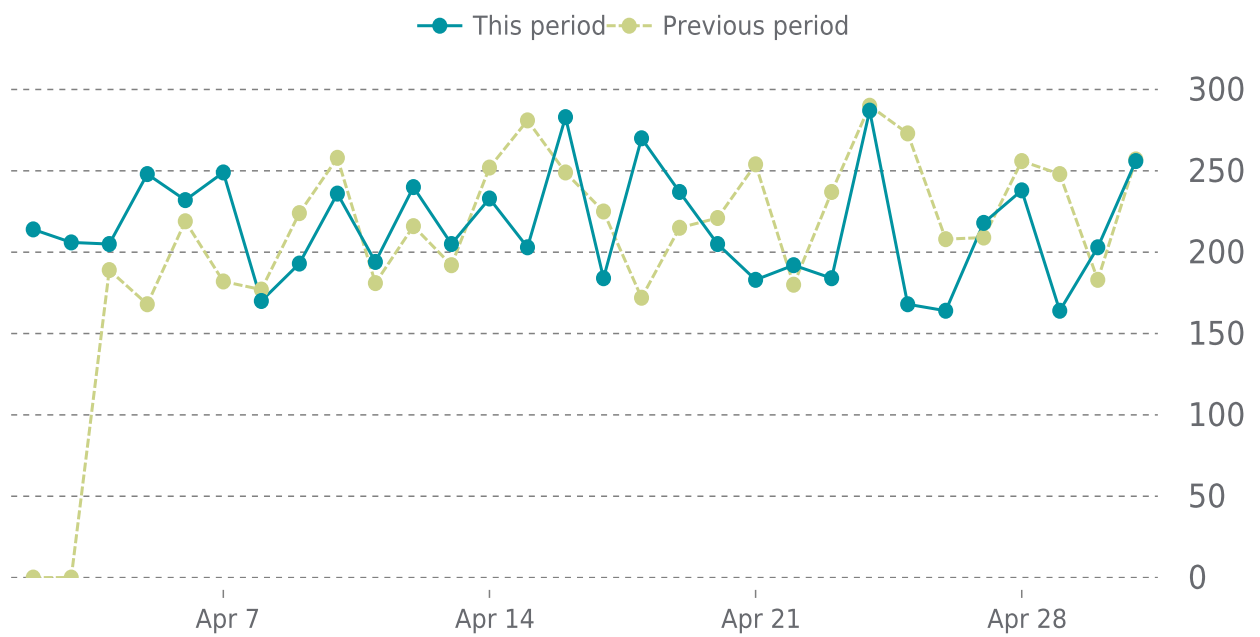

100%

UPTIME HISTORY

Event	Date	Reason	Duration
UP	02/09/2023	-	80d 20h

✓ ANALYTICS

Traffic up by: **4%**
04/01/2023 to 04/30/2023

SESSIONS

SECURITY

Total security checks: **4**