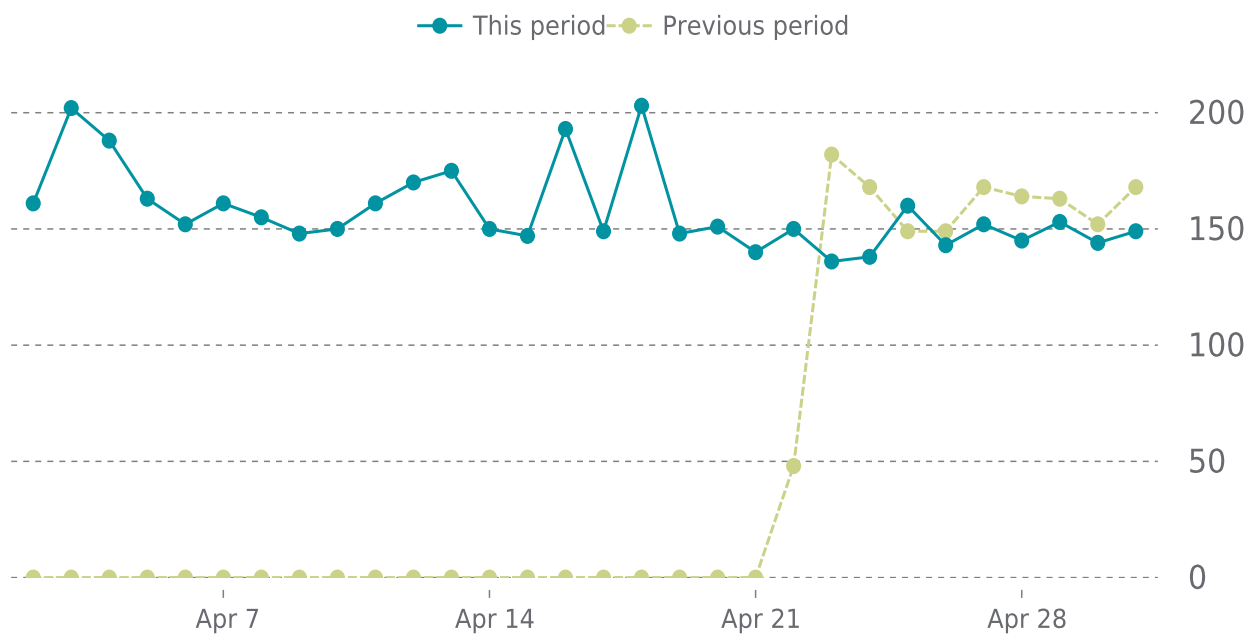

## OVERVIEW

last 24 hours

**100%**

last 7 days

**99%**

last 30 days

**99%**

## UPTIME HISTORY

Event	Date	Reason	Duration
UP	04/28/2023	-	2d 16h
DOWN	04/28/2023	Unable to connect to <a href="https://havardreferral.com/">https://havardreferral.com/</a> .	10m 12s
UP	04/26/2023	-	2d 3h
DOWN	04/26/2023	Unable to connect to <a href="https://havardreferral.com/">https://havardreferral.com/</a> .	2m 5s
UP	04/13/2023	-	12d 23h
DOWN	04/13/2023	Unable to connect to <a href="https://havardreferral.com/">https://havardreferral.com/</a> .	2m 6s

# ✓ ANALYTICS

Traffic up by: **213.5%**  
04/01/2023 to 04/30/2023

## SESSIONS