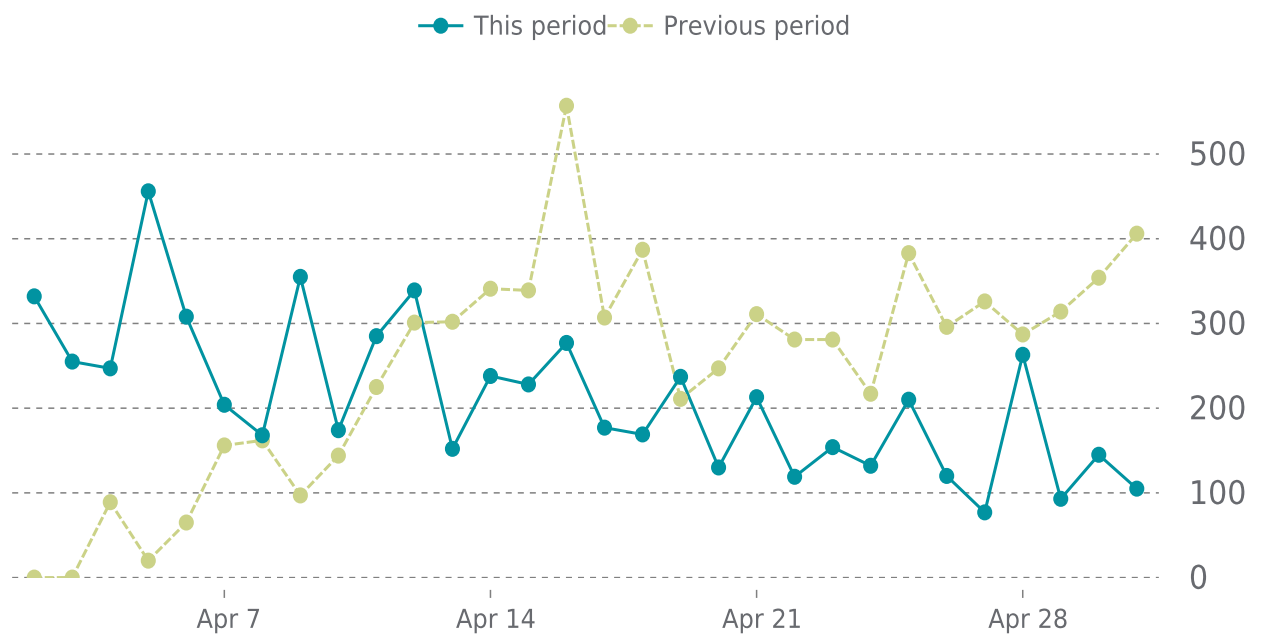

100%

UPTIME HISTORY

Event	Date	Reason	Duration
UP	02/09/2023	-	80d 21h

✓ ANALYTICS

Traffic down by: **14.1%**
04/01/2023 to 04/30/2023

SESSIONS

SECURITY

Total security checks: **4**