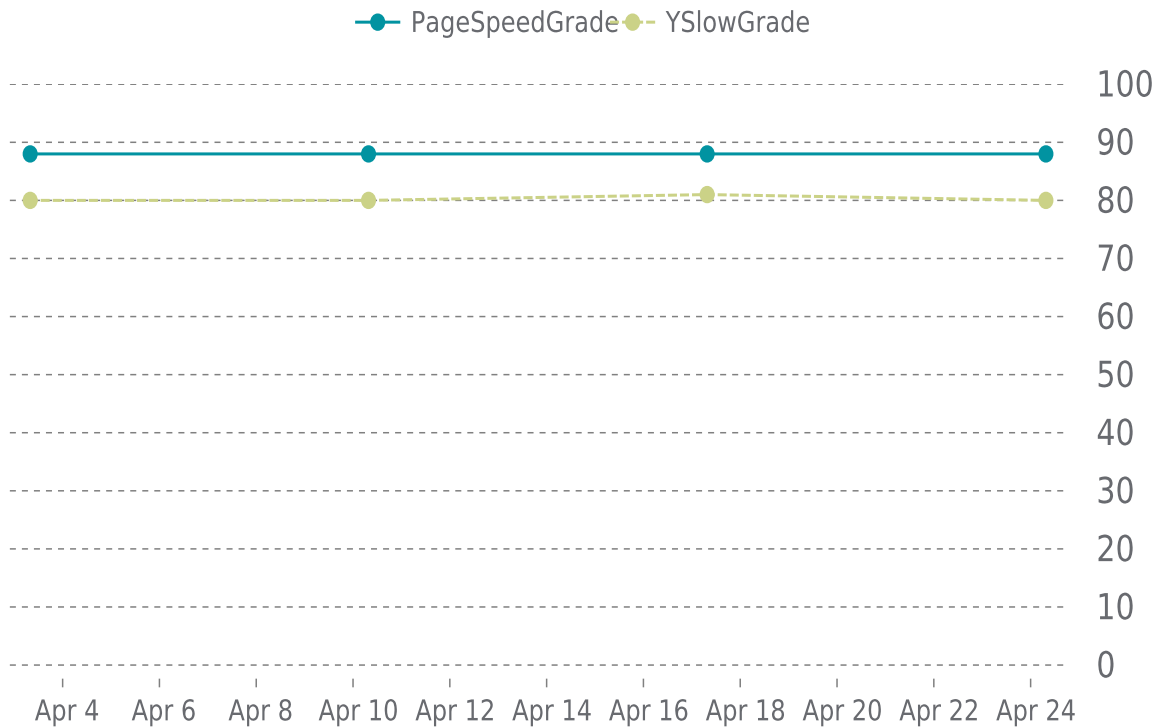

04/01/2023 to 04/30/2023

MOST RECENT SCAN

04/24/2023

PageSpeed Grade

B (88%)

Previous check: 88%

YSlow Grade

B (80%)

Previous check: 81%

PERFORMANCE OVERVIEW

PERFORMANCE HISTORY

Date	Load time	PageSpeed	YSlow
04/24/2023 07:35	2.74 s	B (88%)	B (80%)
04/17/2023 07:36	2.88 s	B (88%)	B (81%)
04/10/2023 07:41	2.09 s	B (88%)	B (80%)
04/03/2023 07:54	1.93 s	B (88%)	B (80%)