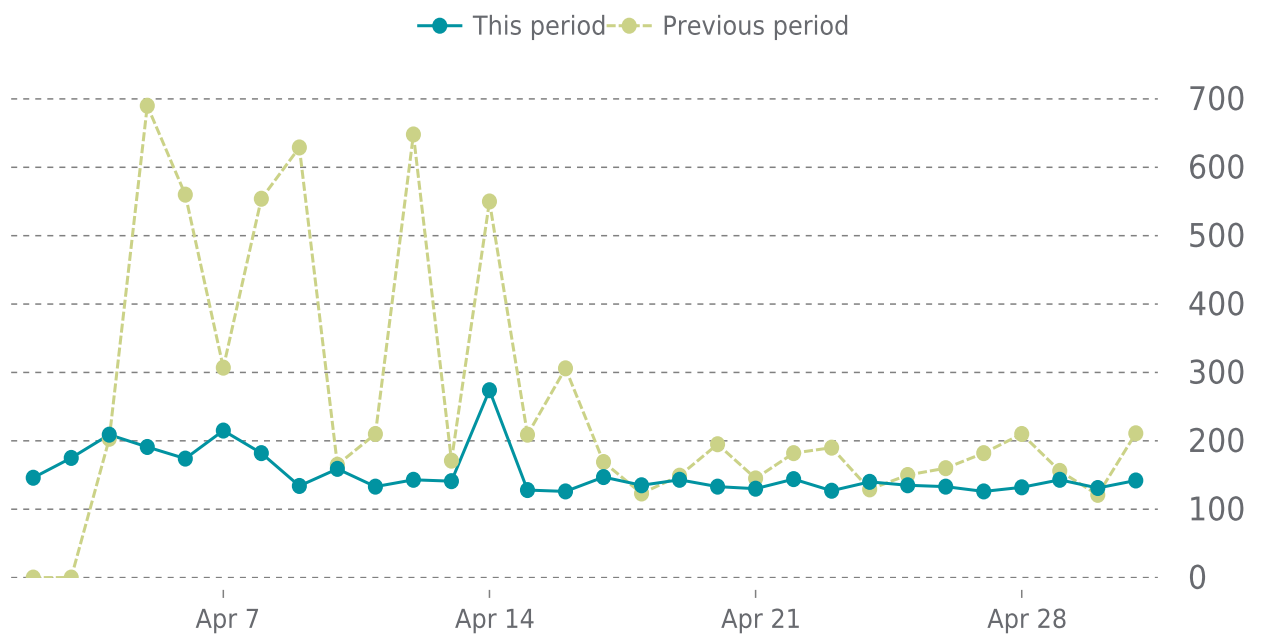

UPDATES HISTORY

Plugin name	Plugin version	Date
ManageWP - Worker	4.9.16 → 4.9.17	04/07/2023

UPTIME

Up for: **45d 12h**
Overall Uptime: **100.000%**

OVERVIEW

last 24 hours

100%

last 7 days

100%

last 30 days

100%

UPTIME HISTORY

Event	Date	Reason	Duration
UP	03/16/2023	-	45d 12h

✓ ANALYTICS

Traffic down by: **40.4%**

04/01/2023 to 04/30/2023

SESSIONS

SECURITY

Total security checks: **3**

04/01/2023 to 04/30/2023

MOST RECENT SCAN

04/19/2023

Status: **Clean**

Malware: **Clean**