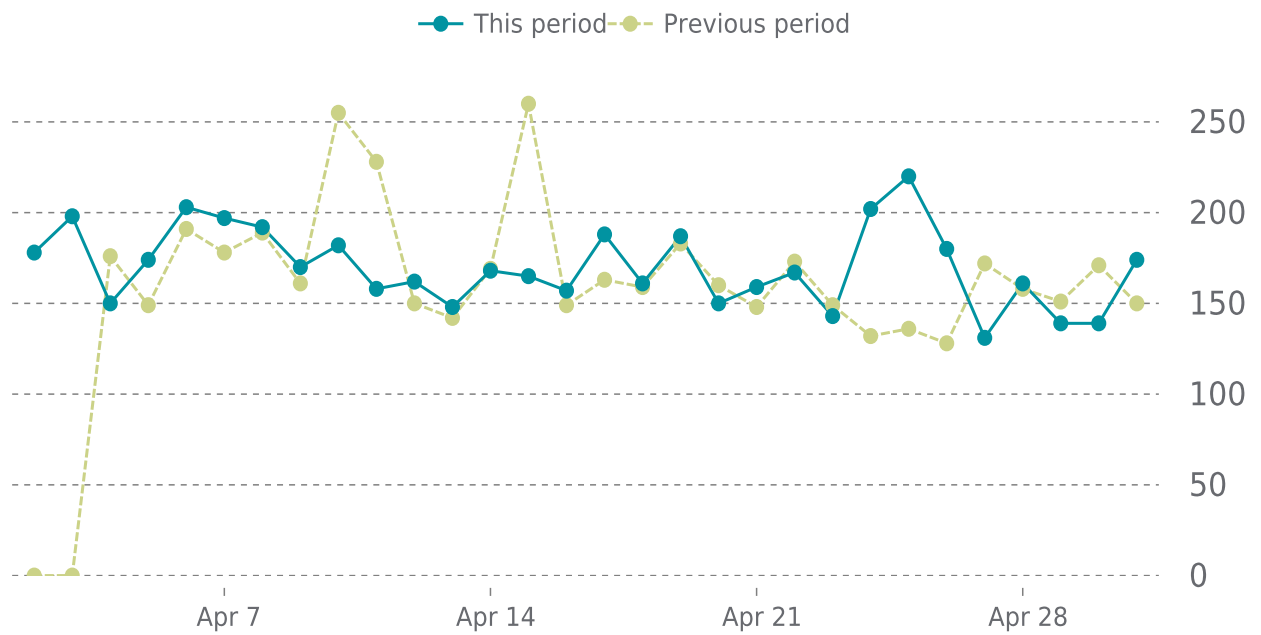

100%

UPTIME HISTORY

Event	Date	Reason	Duration
UP	02/09/2023	-	80d 21h

✓ ANALYTICS

Traffic up by: **7.9%**
04/01/2023 to 04/30/2023

SESSIONS

SECURITY

Total security checks: **4**