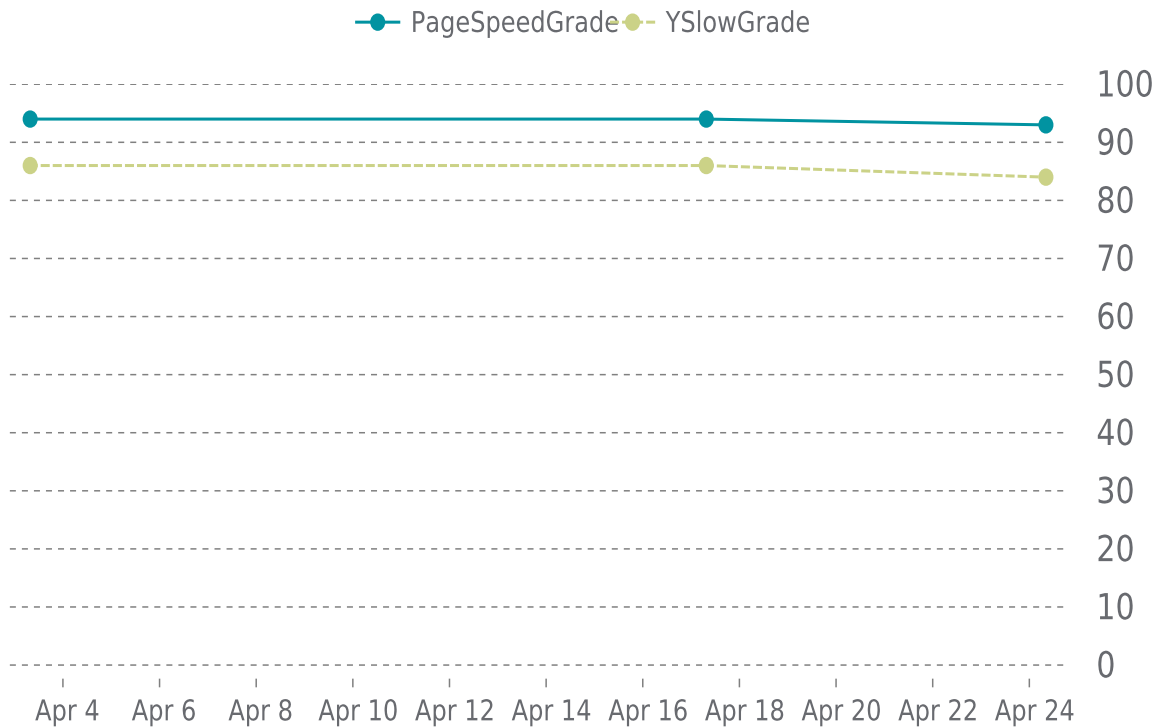

04/01/2023 to 04/30/2023

MOST RECENT SCAN

04/24/2023

PageSpeed Grade

A (93%)

Previous check: 94%

YSlow Grade

B (84%)

Previous check: 86%

PERFORMANCE OVERVIEW

PERFORMANCE HISTORY

Date	Load time	PageSpeed	YSlow
04/24/2023 08:14	0.82 s	A (93%)	B (84%)
04/17/2023 07:33	0.87 s	A (94%)	B (86%)
04/03/2023 07:44	0.80 s	A (94%)	B (86%)