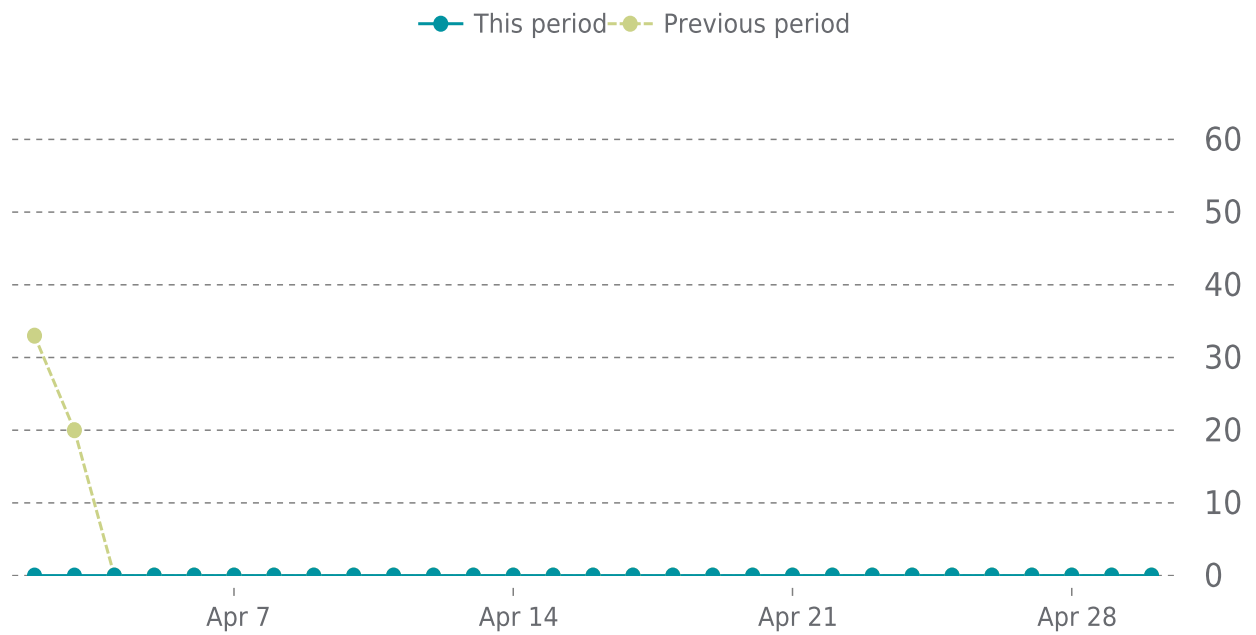

100%

UPTIME HISTORY

Event	Date	Reason	Duration
UP	03/08/2023	-	53d 9h

✓ ANALYTICS

Traffic down by: **100%**
04/01/2023 to 04/30/2023

SESSIONS

Pages Per Sessions:	▼ -100%	Social Media Sessions:	▼ -100.00%
Bounce Rate:	▼ -100%	Organic Searches:	▼ -100.00%