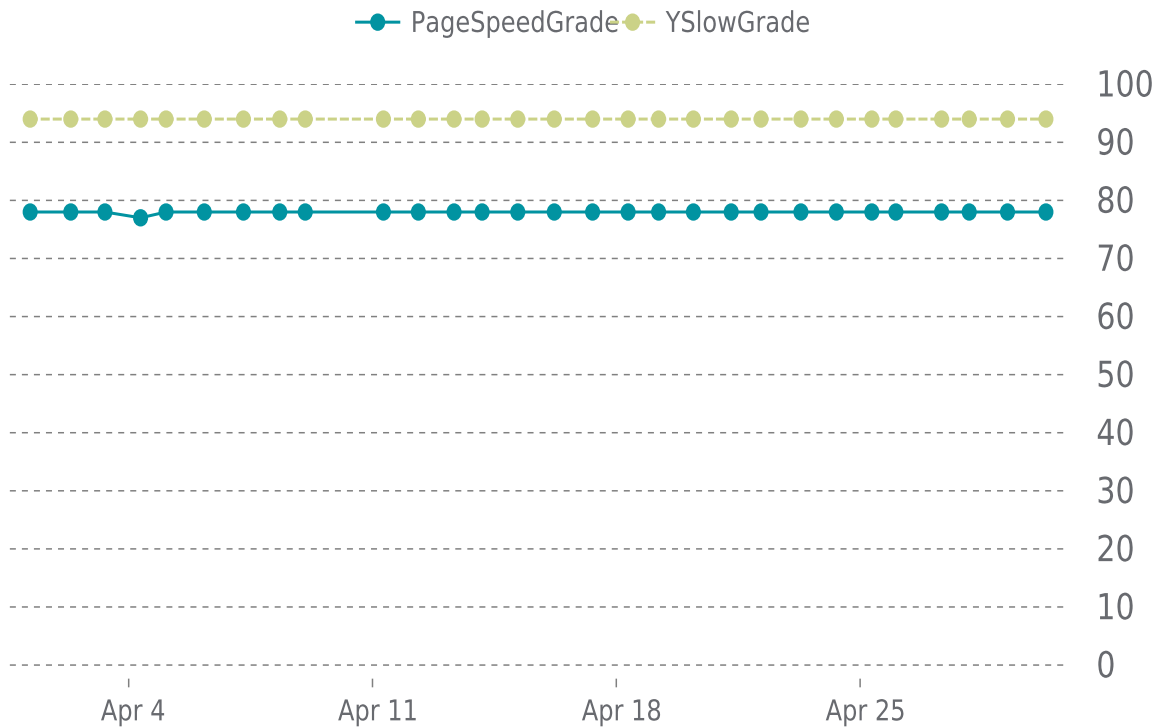

✓ PERFORMANCE

Total performance checks: **29**

04/01/2023 to 04/30/2023

MOST RECENT SCAN

04/30/2023

PageSpeed Grade

C (78%)

Previous check: 78%

YSlow Grade

A (94%)

Previous check: 94%

PERFORMANCE OVERVIEW

PERFORMANCE HISTORY (1/2)

Date	Load time	PageSpeed	YSlow
04/30/2023 08:02	1.09 s	C (78%)	A (94%)
04/29/2023 05:34	1.12 s	C (78%)	A (94%)
04/28/2023 03:11	1.17 s	C (78%)	A (94%)
04/27/2023 08:09	1.13 s	C (78%)	A (94%)
04/26/2023 00:38	1.12 s	C (78%)	A (94%)
04/25/2023 08:05	1.10 s	C (78%)	A (94%)
04/24/2023 07:37	1.39 s	C (78%)	A (94%)
04/23/2023 07:13	1.16 s	C (78%)	A (94%)
04/22/2023 03:43	1.20 s	C (78%)	A (94%)
04/21/2023 07:11	1.29 s	C (78%)	A (94%)
04/20/2023 05:07	1.31 s	C (78%)	A (94%)
04/19/2023 05:09	1.18 s	C (78%)	A (94%)
04/18/2023 08:08	1.16 s	C (78%)	A (94%)
04/17/2023 07:40	1.06 s	C (78%)	A (94%)
04/16/2023 05:16	1.26 s	C (78%)	A (94%)