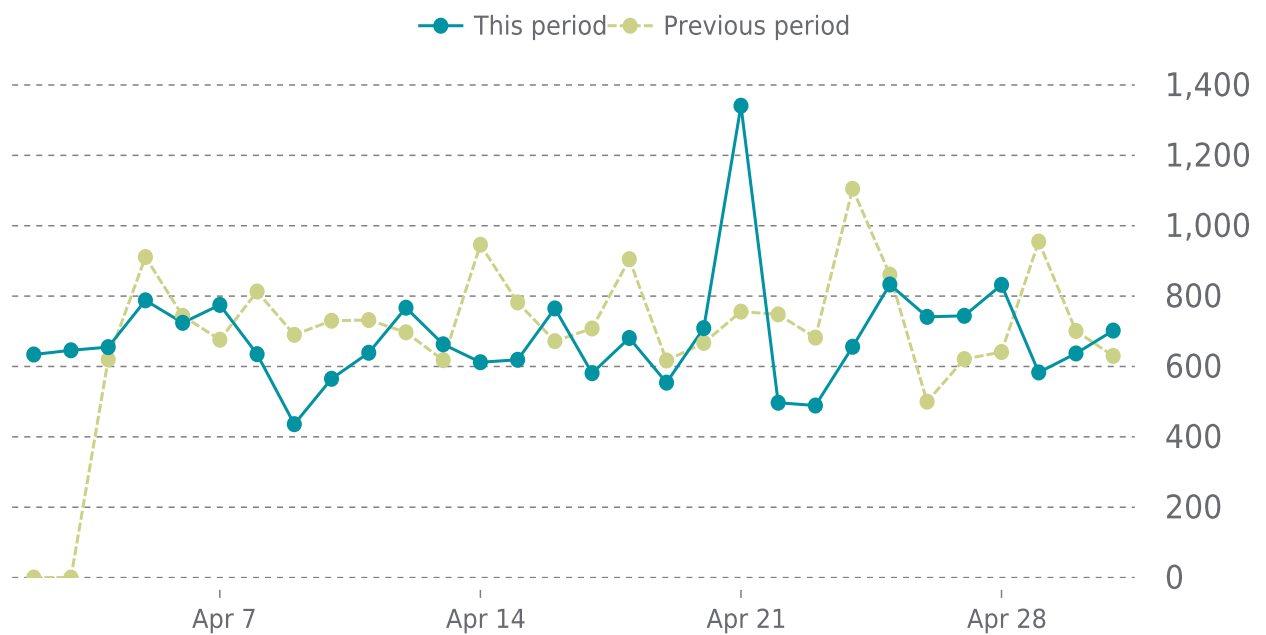

99%**UPTIME HISTORY**

Event	Date	Reason	Duration
UP	04/12/2023	-	18d 1h
DOWN	04/12/2023	Host Name is not resolved	2m 7s

✓ ANALYTICS

Traffic down by: **1.1%**

04/01/2023 to 04/30/2023

SESSIONS

 **SECURITY**Total security checks: **4**

04/01/2023 to 04/30/2023

MOST RECENT SCAN

04/24/2023

Status: **Clean**Malware: **Clean**Web Trust: **Clean**Vulnerabilities: **0****SECURITY SCAN HISTORY**

Date	Malware	Vulnerabilities	Web Trust
04/24/2023 5:30	Clean	Clean	Clean
04/17/2023 8:02	Clean	Clean	Clean
04/10/2023 1:16	Clean	Clean	Clean
04/03/2023 7:30	Clean	Clean	Clean