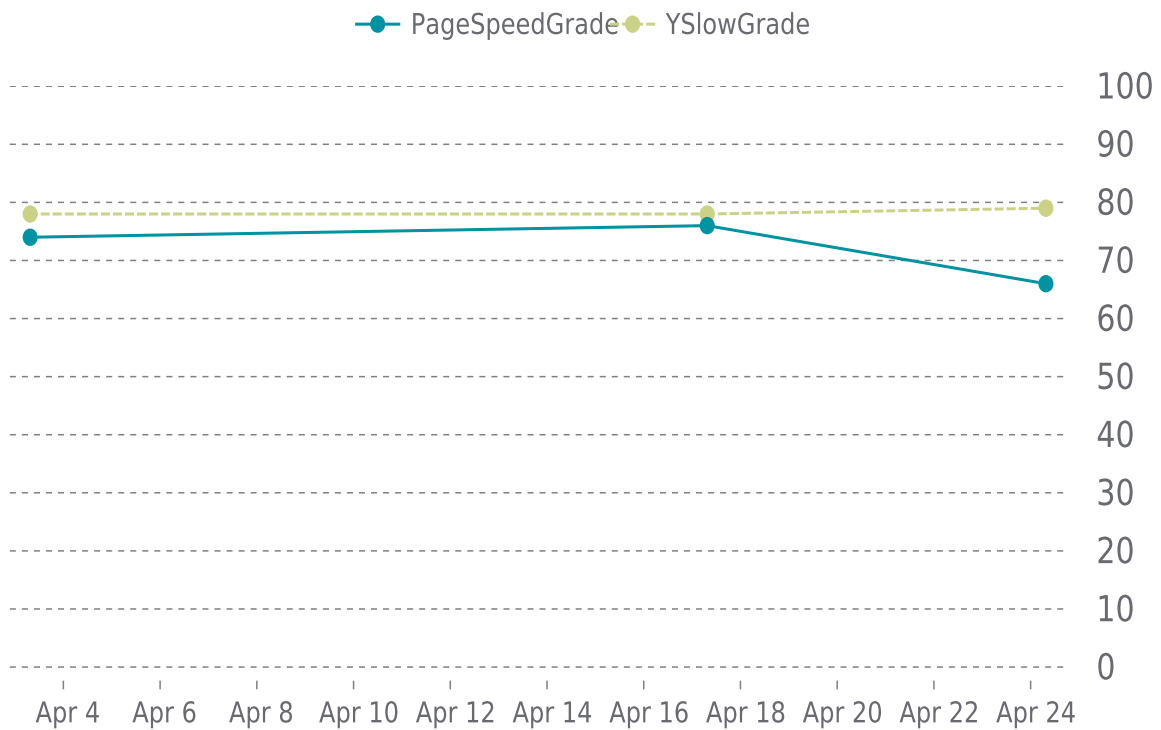

✓ PERFORMANCE

Total performance checks: **3**

04/01/2023 to 04/30/2023

MOST RECENT SCAN

04/24/2023

PageSpeed Grade

D (66%)

Previous check: 76%

YSlow Grade

C (79%)

Previous check: 78%

PERFORMANCE OVERVIEW

PERFORMANCE HISTORY

Date	Load time	PageSpeed	YSlow
04/24/2023 07:35	1.61 s	D (66%)	C (79%)
04/17/2023 07:30	1.56 s	C (76%)	C (78%)
04/03/2023 07:31	1.70 s	C (74%)	C (78%)