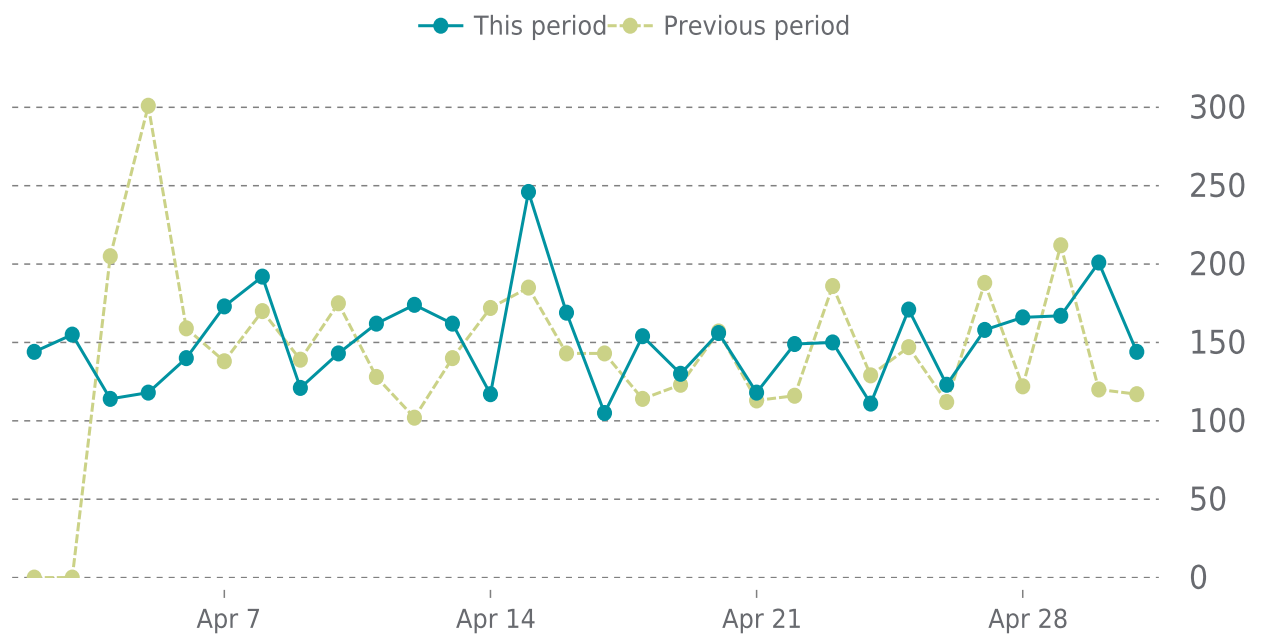

100%

UPTIME HISTORY

Event	Date	Reason	Duration
UP	02/09/2023	-	80d 21h

✓ ANALYTICS

Traffic up by: **6.5%**
04/01/2023 to 04/30/2023

SESSIONS

SECURITY

Total security checks: **4**