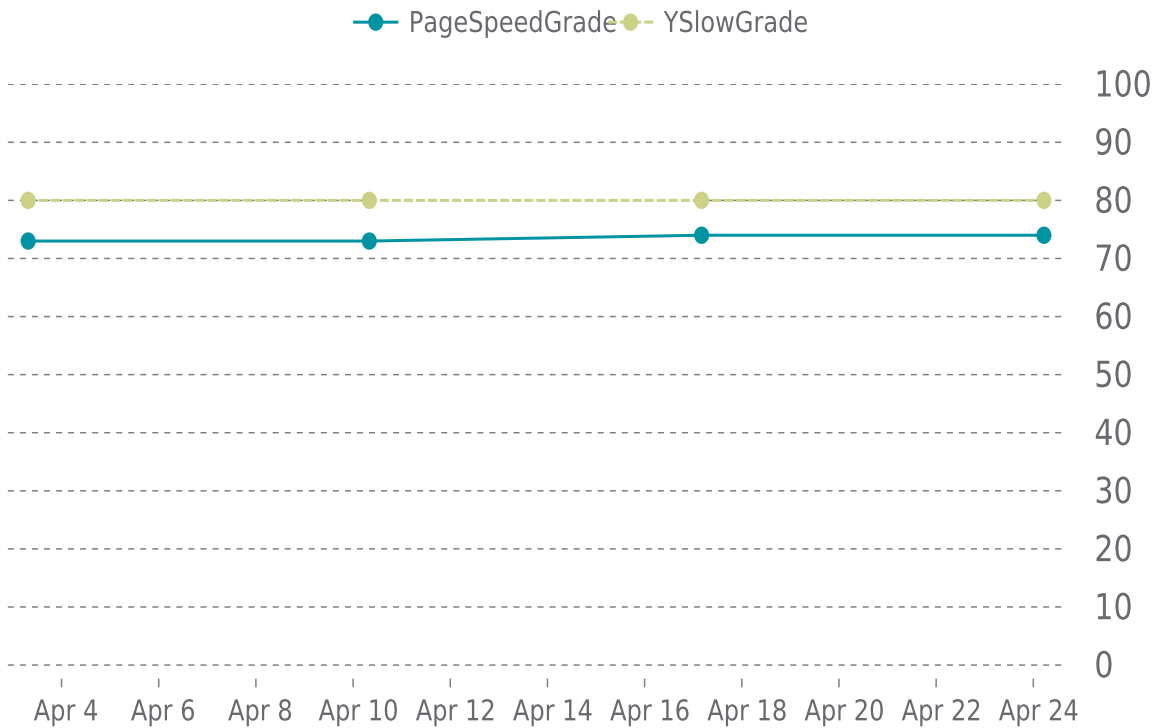

04/01/2023 to 04/30/2023

MOST RECENT SCAN

04/24/2023

PageSpeed Grade

C (74%)

Previous check: 74%

YSlow Grade

B (80%)

Previous check: 80%

PERFORMANCE OVERVIEW

PERFORMANCE HISTORY

Date	Load time	PageSpeed	YSlow
04/24/2023 05:14	1.28 s	C (74%)	B (80%)
04/17/2023 04:09	1.52 s	C (74%)	B (80%)
04/10/2023 08:01	1.94 s	C (73%)	B (80%)
04/03/2023 07:31	1.59 s	C (73%)	B (80%)