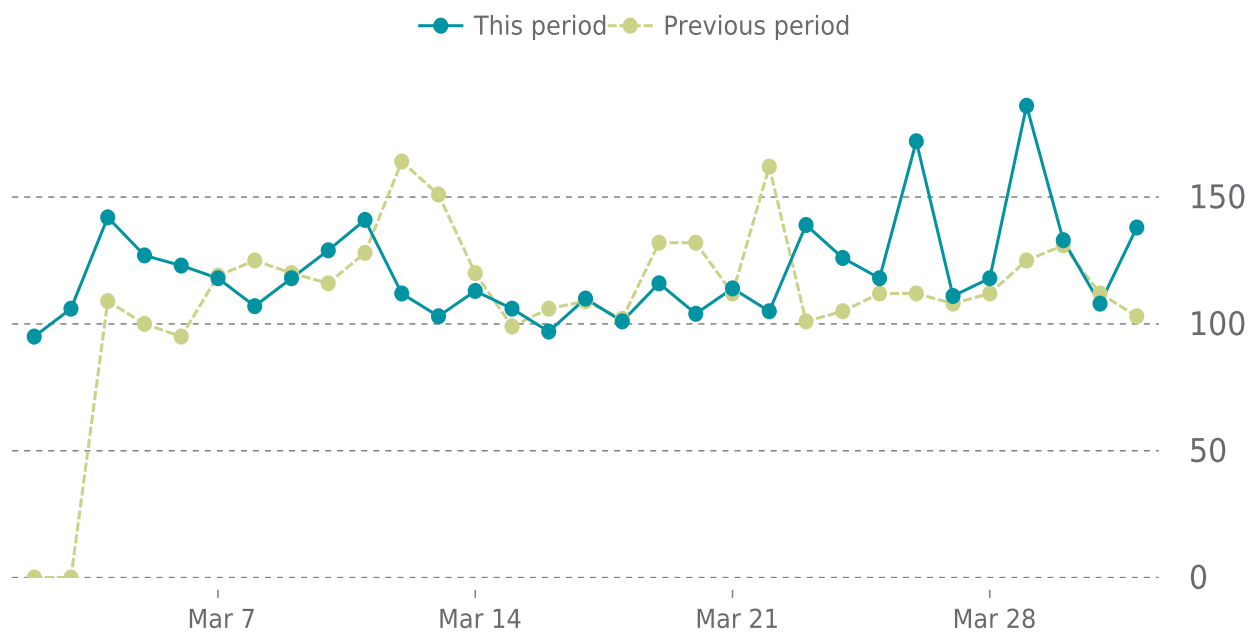

OVERVIEW

last 24 hours
100%

last 7 days
100%

last 30 days
100%

UPTIME HISTORY

Event	Date	Reason	Duration
UP	02/09/2023	-	50d 21h

✓ ANALYTICS

Traffic up by: **9.2%**

03/01/2023 to 03/31/2023

SESSIONS

SECURITY

Total security checks: **9**

03/01/2023 to 03/31/2023

MOST RECENT SCAN

03/27/2023

Status: Clean