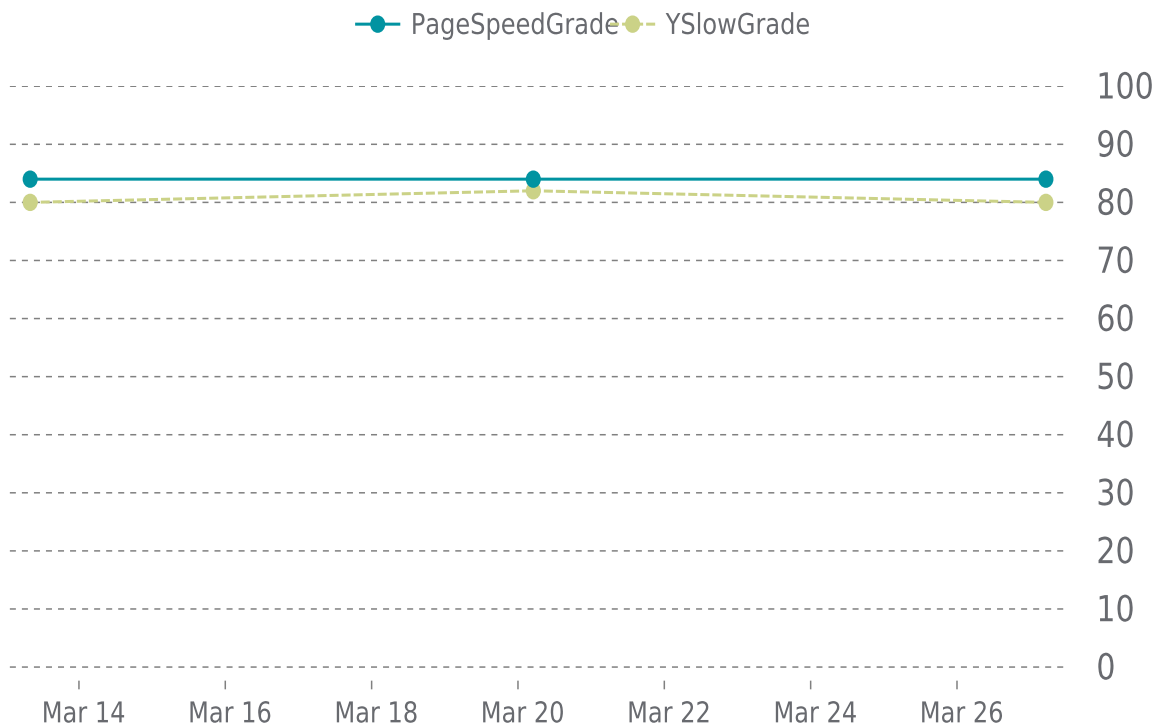

✓ PERFORMANCE

Total performance checks: **3**

03/01/2023 to 03/31/2023

MOST RECENT SCAN

03/27/2023

PageSpeed Grade

B (84%)

Previous check: 84%

YSlow Grade

B (80%)

Previous check: 82%

PERFORMANCE OVERVIEW

PERFORMANCE HISTORY

Date	Load time	PageSpeed	YSlow
03/27/2023 05:10	1.58 s	B (84%)	B (80%)
03/20/2023 05:02	1.57 s	B (84%)	B (82%)
03/13/2023 08:00	1.45 s	B (84%)	B (80%)