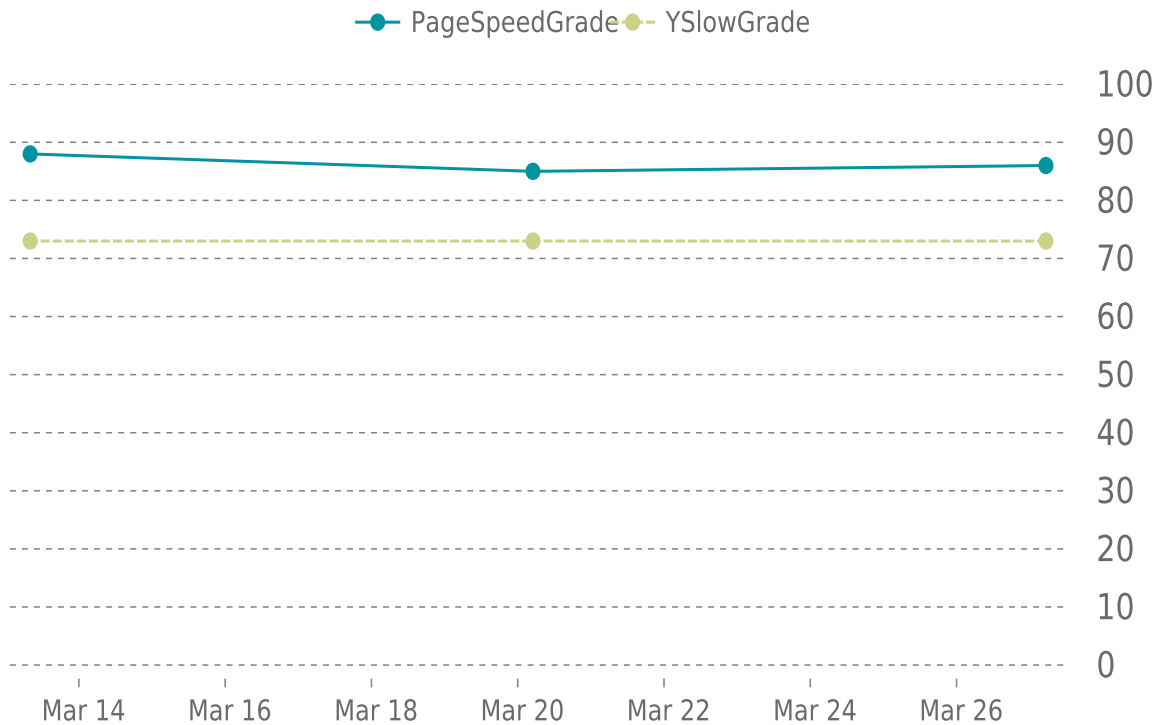

✓ PERFORMANCE

Total performance checks: **3**

03/01/2023 to 03/31/2023

MOST RECENT SCAN

03/27/2023

PageSpeed Grade

B (86%)

Previous check: 85%

YSlow Grade

C (73%)

Previous check: 73%

PERFORMANCE OVERVIEW

PERFORMANCE HISTORY

| Date | Load time | PageSpeed | YSlow |
|------------------|-----------|-----------|---------|
| 03/27/2023 05:19 | 1.82 s | B (86%) | C (73%) |
| 03/20/2023 05:00 | 1.95 s | B (85%) | C (73%) |
| 03/13/2023 08:01 | 1.55 s | B (88%) | C (73%) |