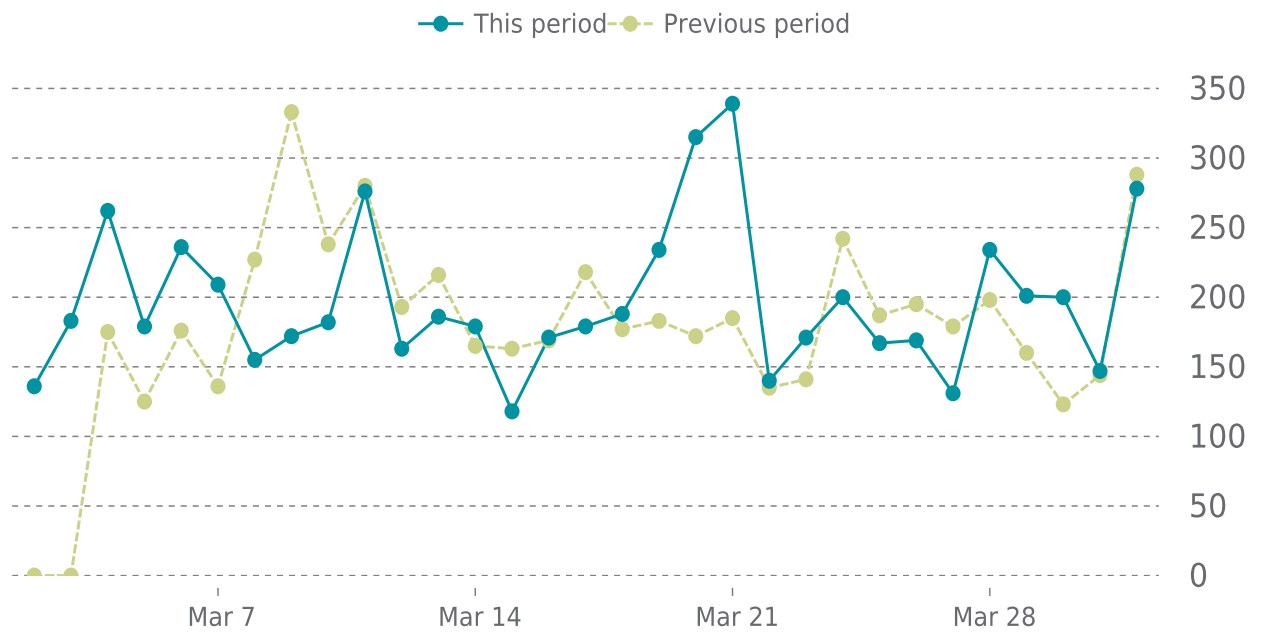

OVERVIEW

last 24 hours

100%

last 7 days

100%

last 30 days

100%

UPTIME HISTORY

| Event | Date | Reason | Duration |
|-------|------------|--------|----------|
| UP | 02/23/2023 | - | 36d 20h |

✓ ANALYTICS

Traffic up by: **10.4%**

03/01/2023 to 03/31/2023

SESSIONS

SECURITY

Total security checks: **8**