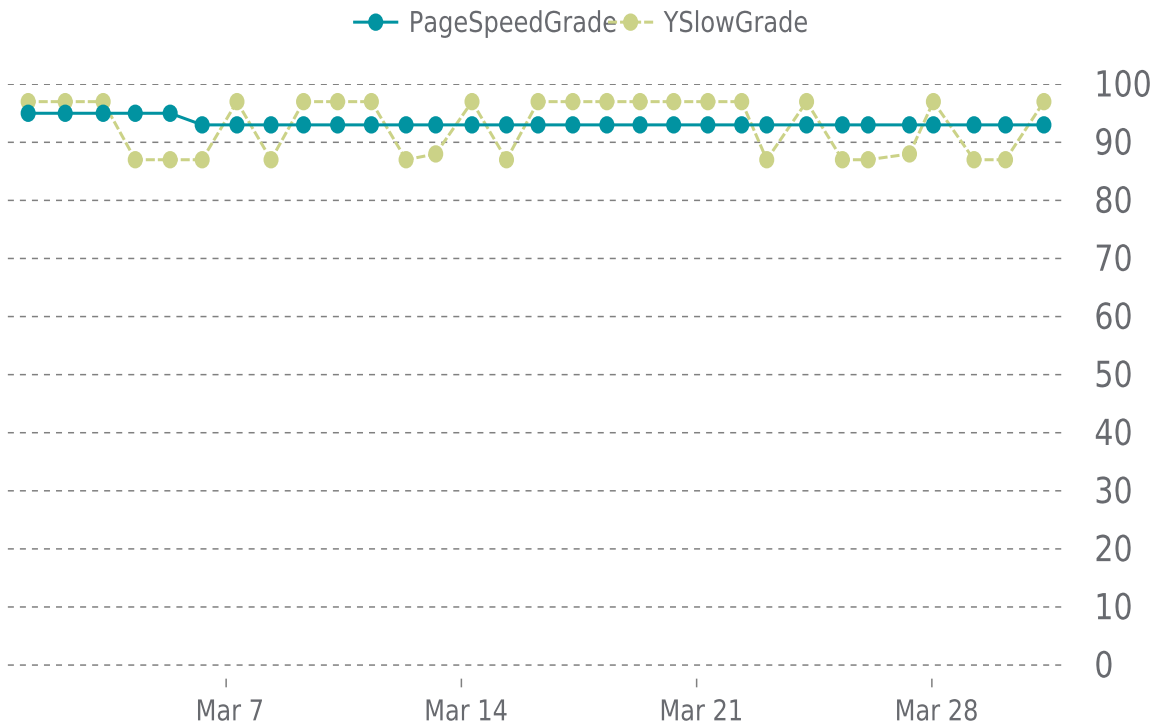

# ✓ PERFORMANCE

Total performance checks: **31**

03/01/2023 to 03/31/2023

## MOST RECENT SCAN

03/31/2023

PageSpeed Grade

**A (93%)**

Previous check: 93%

YSlow Grade

**A (97%)**

Previous check: 87%

## PERFORMANCE OVERVIEW