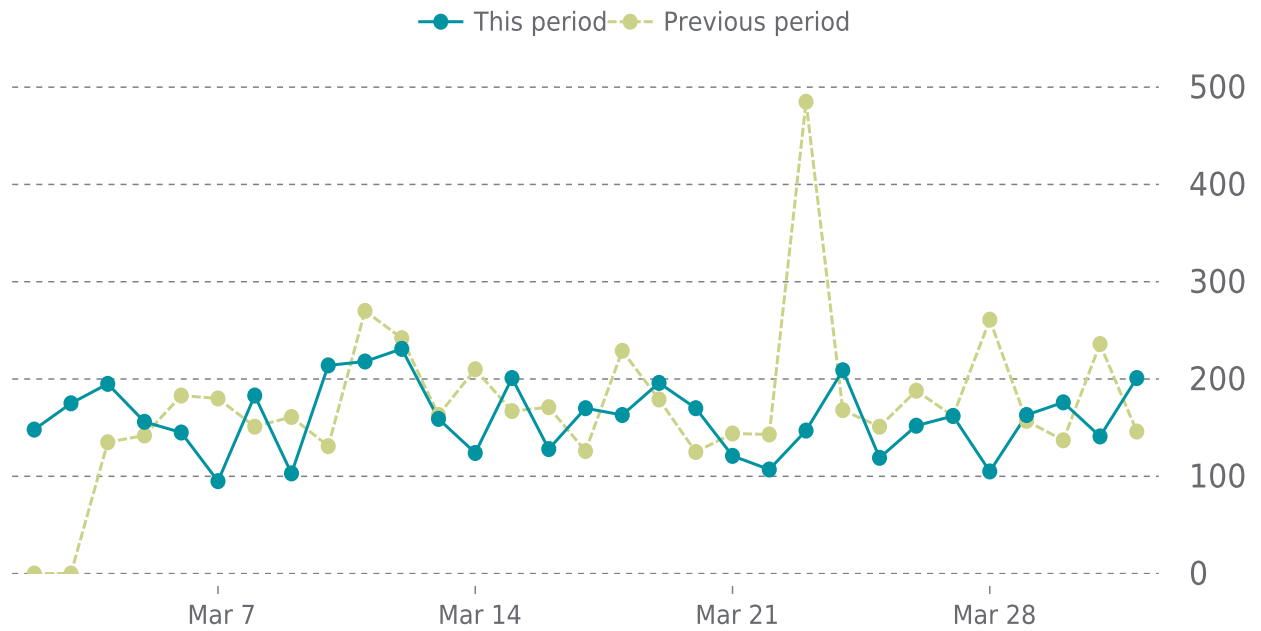

## OVERVIEW

last 24 hours

**100%**

last 7 days

**100%**

last 30 days

**100%**

## UPTIME HISTORY

Event	Date	Reason	Duration
UP	02/09/2023	-	50d 21h

# ✓ ANALYTICS

Traffic down by: **6.9%**

03/01/2023 to 03/31/2023

## SESSIONS