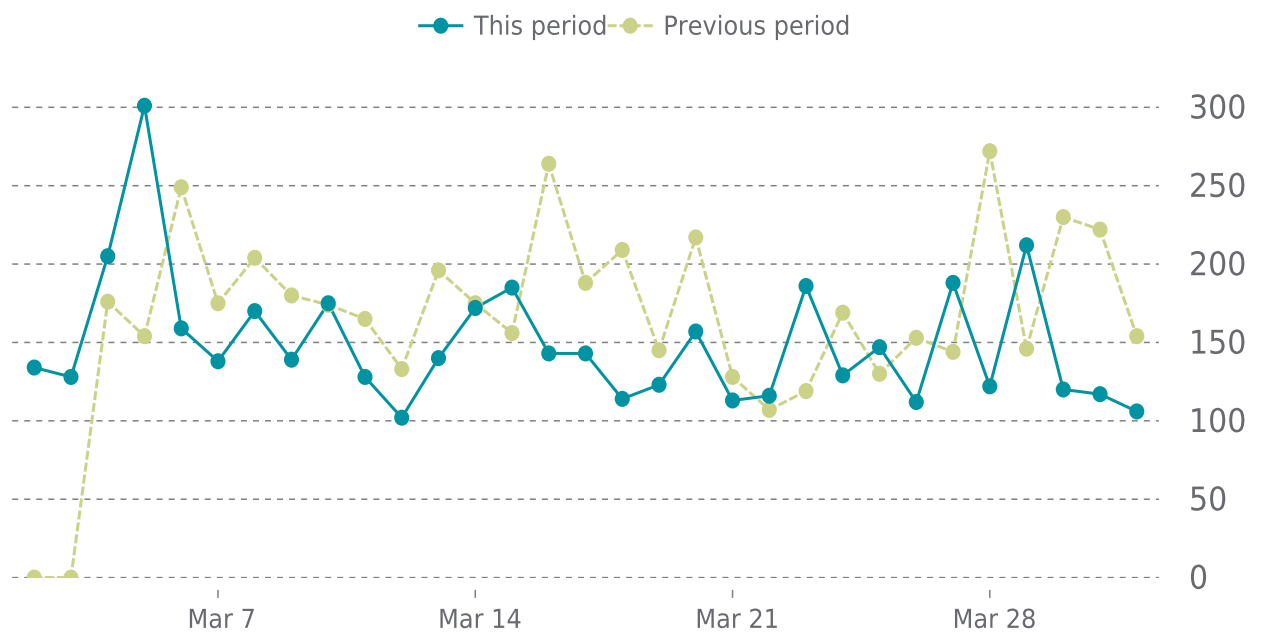

OVERVIEW

last 24 hours

100%

last 7 days

100%

last 30 days

100%

UPTIME HISTORY

Event	Date	Reason	Duration
UP	02/09/2023	-	50d 21h

✓ ANALYTICS

Traffic down by: **9.9%**

03/01/2023 to 03/31/2023

SESSIONS

SECURITY

Total security checks: **8**

03/01/2023 to 03/31/2023