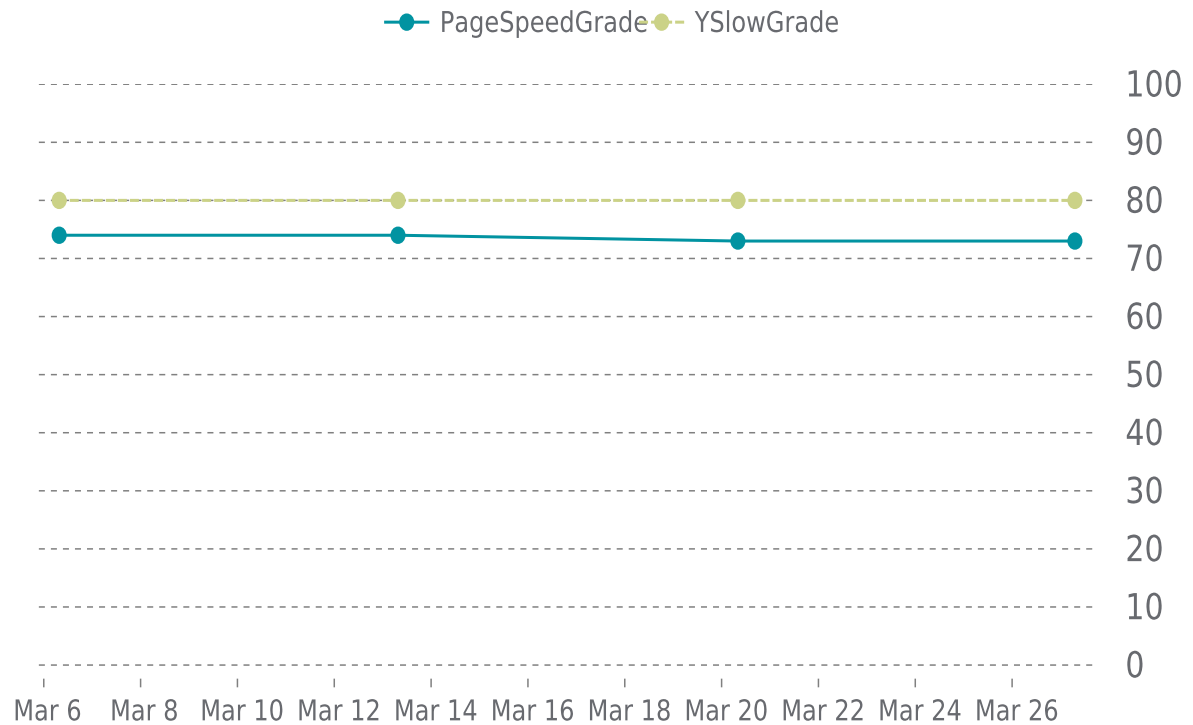

Event	Date	Reason	Duration
UP	02/09/2023	-	50d 21h

✓ ANALYTICS

Traffic down by: **9.9%**

03/01/2023 to 03/31/2023

SESSIONS

SECURITY

Total security checks: **8**

03/01/2023 to 03/31/2023

✓ PERFORMANCE

Total performance checks: **4**

03/01/2023 to 03/31/2023

MOST RECENT SCAN

03/27/2023

PageSpeed Grade

C (73%)

Previous check: 73%

YSlow Grade

B (80%)

Previous check: 80%

PERFORMANCE OVERVIEW

PERFORMANCE HISTORY

Date	Load time	PageSpeed	YSlow
03/27/2023 07:08	1.39 s	C (73%)	B (80%)
03/20/2023 08:04	1.76 s	C (73%)	B (80%)
03/13/2023 07:35	1.39 s	C (74%)	B (80%)
03/06/2023 07:38	1.65 s	C (74%)	B (80%)