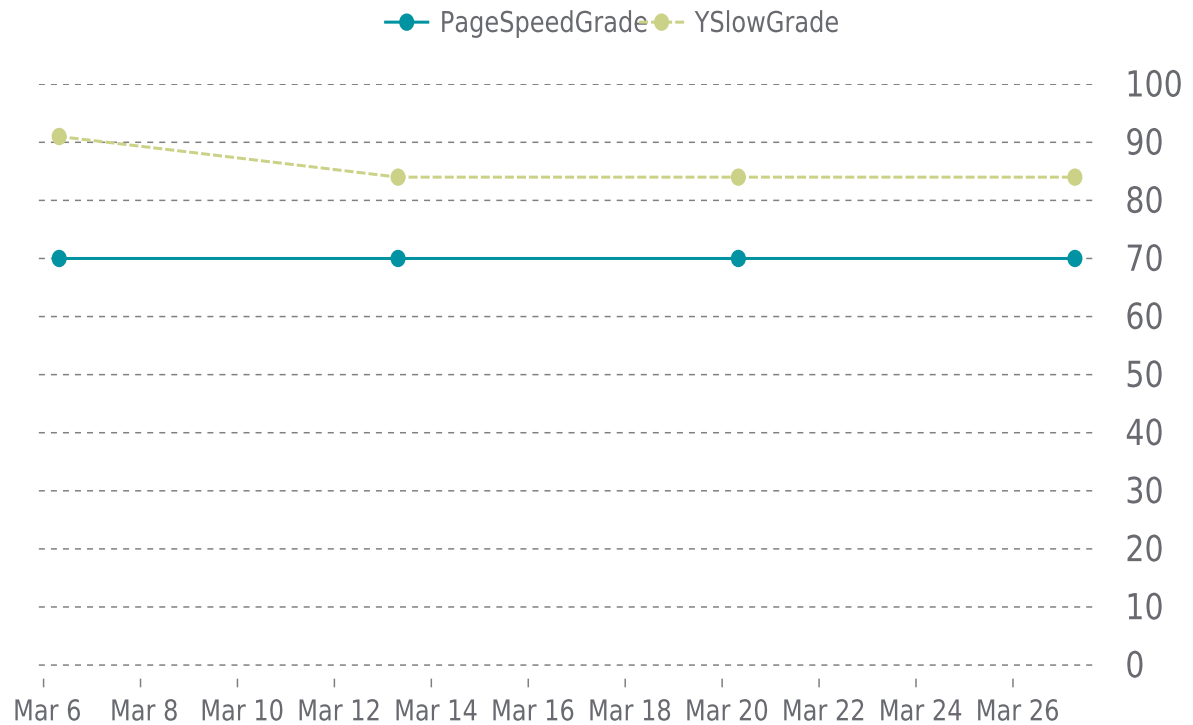

Vulnerabilities: **0**

SECURITY SCAN HISTORY

| Date | Malware | Vulnerabilities | Web Trust |
|------------------|---------|-----------------|-----------|
| 03/27/2023 6:15 | Clean | Clean | Clean |
| 03/20/2023 11:33 | Clean | Clean | Clean |
| 03/20/2023 10:29 | Clean | Detected | Clean |
| 03/20/2023 7:16 | Clean | Detected | Clean |
| 03/13/2023 7:15 | Clean | Clean | Clean |
| 03/06/2023 5:17 | Clean | Clean | Clean |

✓ PERFORMANCE

Total performance checks: **4**

03/01/2023 to 03/31/2023

MOST RECENT SCAN

03/27/2023

PageSpeed Grade

C (70%)

Previous check: 70%

YSlow Grade

B (84%)

Previous check: 84%

PERFORMANCE OVERVIEW

PERFORMANCE HISTORY

| Date | Load time | PageSpeed | YSlow |
|------------------|-----------|-----------|---------|
| 03/27/2023 06:41 | 1.12 s | C (70%) | B (84%) |
| 03/20/2023 08:02 | 1.08 s | C (70%) | B (84%) |
| 03/13/2023 07:31 | 0.89 s | C (70%) | B (84%) |
| 03/06/2023 07:43 | 0.86 s | C (70%) | A (91%) |