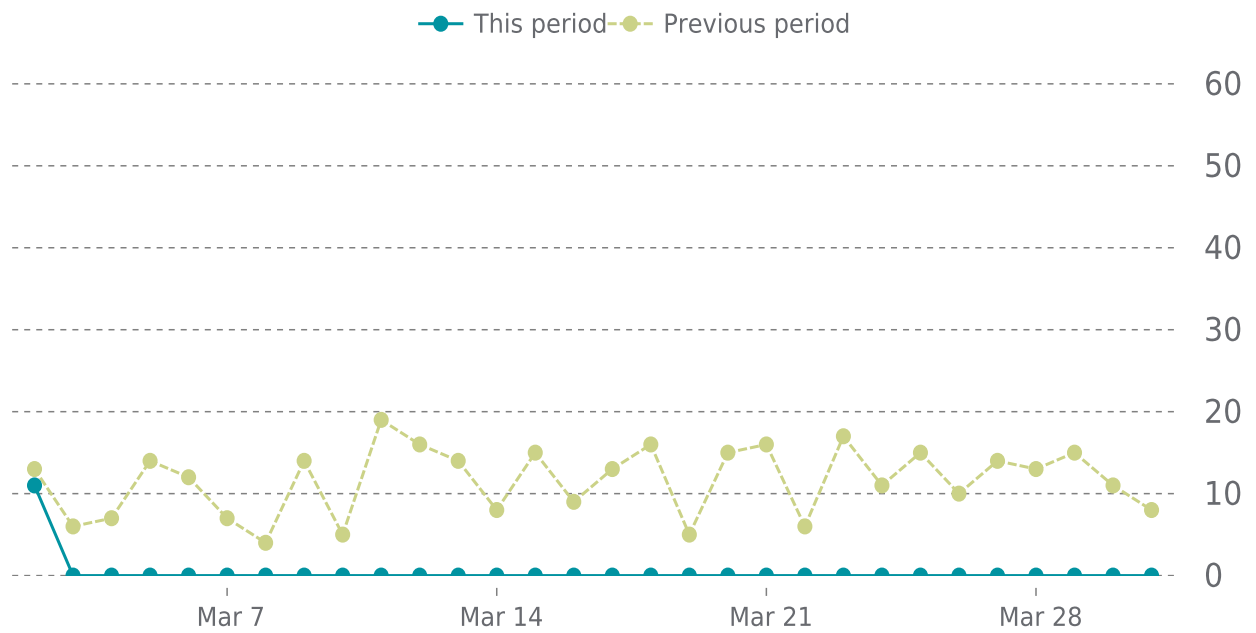

OVERVIEW

last 24 hours

100%

last 7 days

100%

last 30 days

100%

UPTIME HISTORY

| Event | Date | Reason | Duration |
|-------|------------|--------|----------|
| UP | 02/09/2023 | - | 50d 21h |

✓ ANALYTICS

Traffic down by: **92%**
03/01/2023 to 03/31/2023

OVERVIEW

Sessions
28
▼ -92%

Pageviews
33
▼ -93%

Session duration
04s
▼ -75%

SESSIONS

Pages Per Sessions: ▼ -13%

Social Media Sessions: ▼ -95.00%

Bounce Rate: ▲ 7%

Organic Searches: ▼ -90.70%

| Referrers | Sessions |
|----------------------|-----------------|
| eastads.simpli.fi | 8 |
| (direct) | 4 |
| adspreview.simpli.fi | 4 |
| google | 4 |
| ads.simpli.fi | 3 |