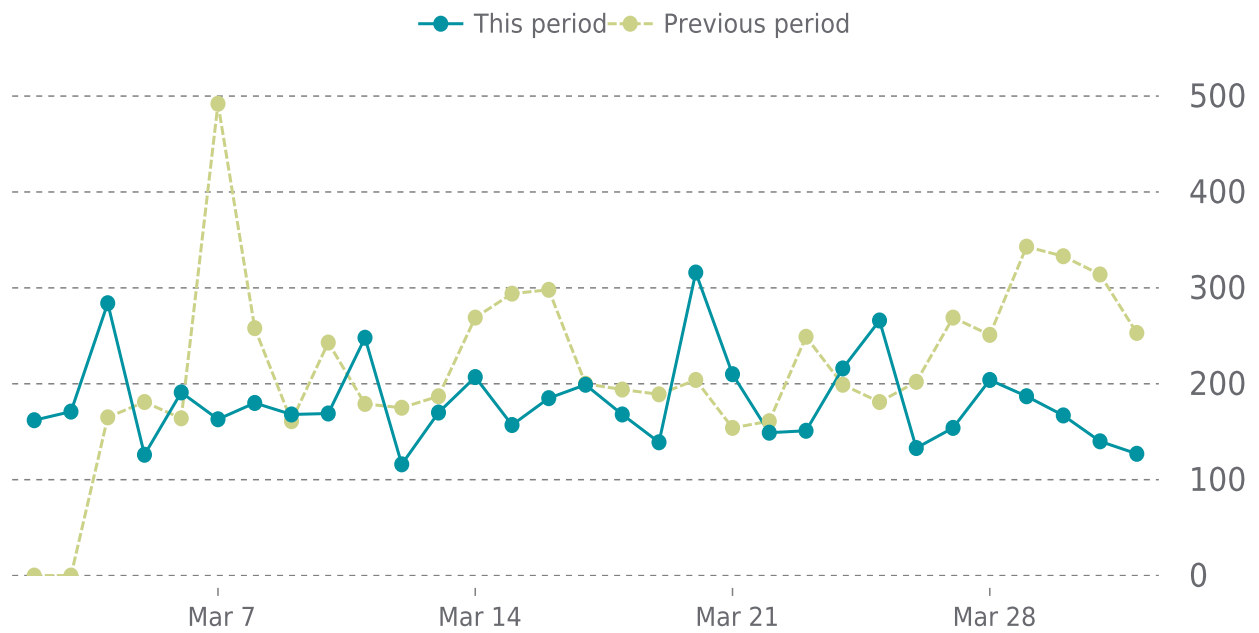

OVERVIEW

last 24 hours

100%

last 7 days

100%

last 30 days

100%

UPTIME HISTORY

| Event | Date | Reason | Duration |
|-------|------------|--------|----------|
| UP | 02/09/2023 | - | 50d 21h |

✓ ANALYTICS

Traffic down by: **16.8%**

03/01/2023 to 03/31/2023

SESSIONS

SECURITY

Total security checks: **6**