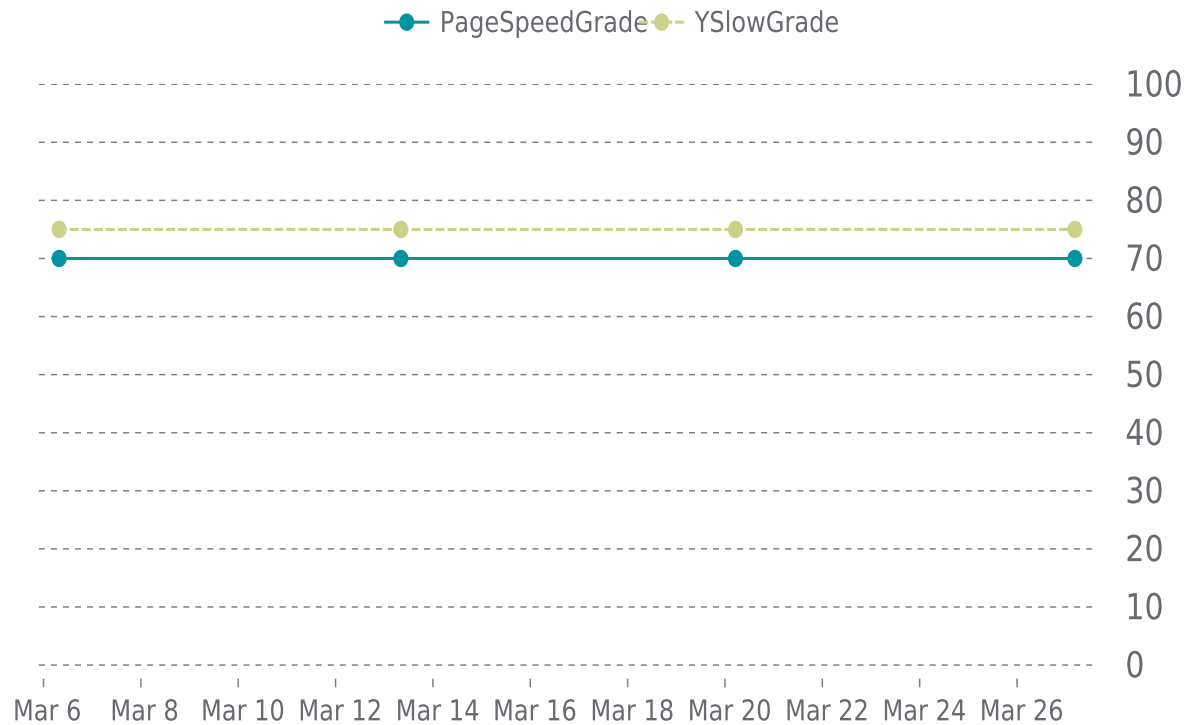

✓ PERFORMANCE

Total performance checks: **4**

03/01/2023 to 03/31/2023

MOST RECENT SCAN

03/27/2023

PageSpeed Grade

C (70%)

Previous check: 70%

YSlow Grade

C (75%)

Previous check: 75%

PERFORMANCE OVERVIEW

PERFORMANCE HISTORY

| Date | Load time | PageSpeed | YSlow |
|------------------|-----------|-----------|---------|
| 03/27/2023 04:33 | 1.23 s | C (70%) | C (75%) |
| 03/20/2023 05:11 | 1.58 s | C (70%) | C (75%) |
| 03/13/2023 08:12 | 2.03 s | C (70%) | C (75%) |
| 03/06/2023 07:43 | 1.32 s | C (70%) | C (75%) |