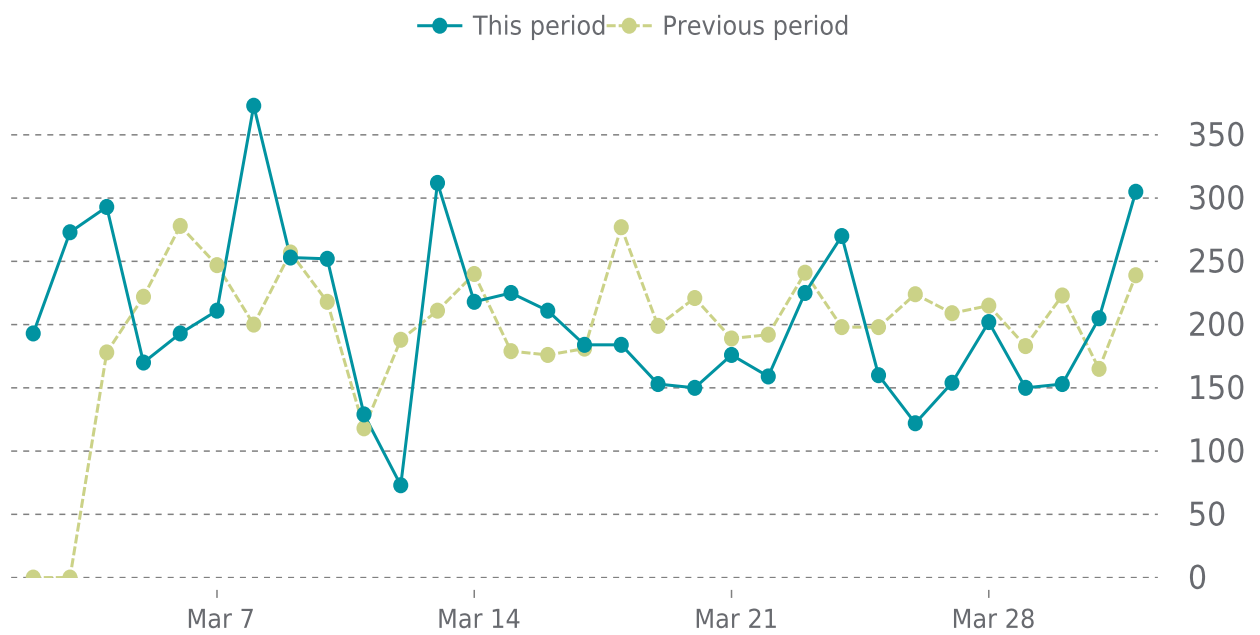

OVERVIEW

last 24 hours

100%

last 7 days

100%

last 30 days

100%

UPTIME HISTORY

Event	Date	Reason	Duration
UP	02/09/2023	-	50d 21h

✓ ANALYTICS

Traffic up by: **4.4%**

03/01/2023 to 03/31/2023

SESSIONS

SECURITY

Total security checks: **10**

03/01/2023 to 03/31/2023