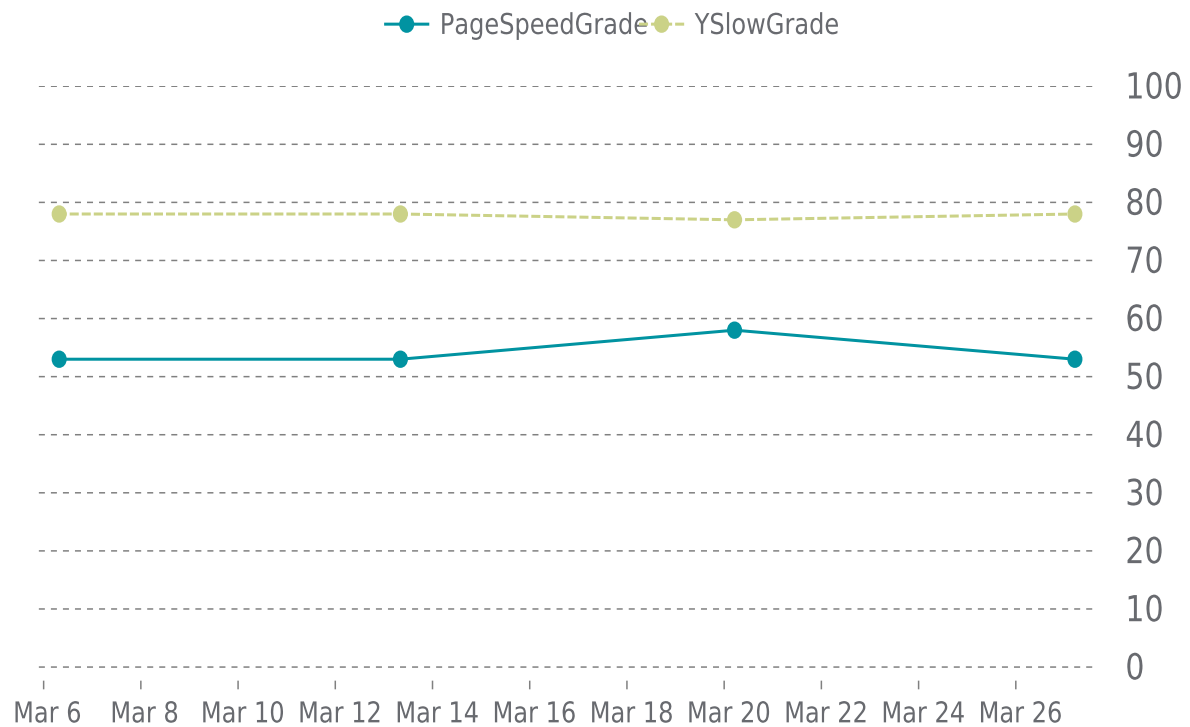

Event	Date	Reason	Duration
UP	02/09/2023	-	50d 21h

✓ ANALYTICS

Traffic up by: **4.4%**

03/01/2023 to 03/31/2023

SESSIONS

SECURITY

Total security checks: **10**

03/01/2023 to 03/31/2023

SECURITY SCAN HISTORY (2/2)

Date	Malware	Vulnerabilities	Web Trust
03/06/2023 3:00	Clean	Detected	Clean

✓ PERFORMANCE

Total performance checks: **4**

03/01/2023 to 03/31/2023

MOST RECENT SCAN

03/27/2023

PageSpeed Grade

E (53%)

Previous check: 58%

YSlow Grade

C (78%)

Previous check: 77%

PERFORMANCE OVERVIEW

PERFORMANCE HISTORY

Date	Load time	PageSpeed	YSlow
03/27/2023 05:11	1.78 s	E (53%)	C (78%)
03/20/2023 05:08	2.08 s	E (58%)	C (77%)
03/13/2023 08:09	2.07 s	E (53%)	C (78%)
03/06/2023 07:40	1.99 s	E (53%)	C (78%)