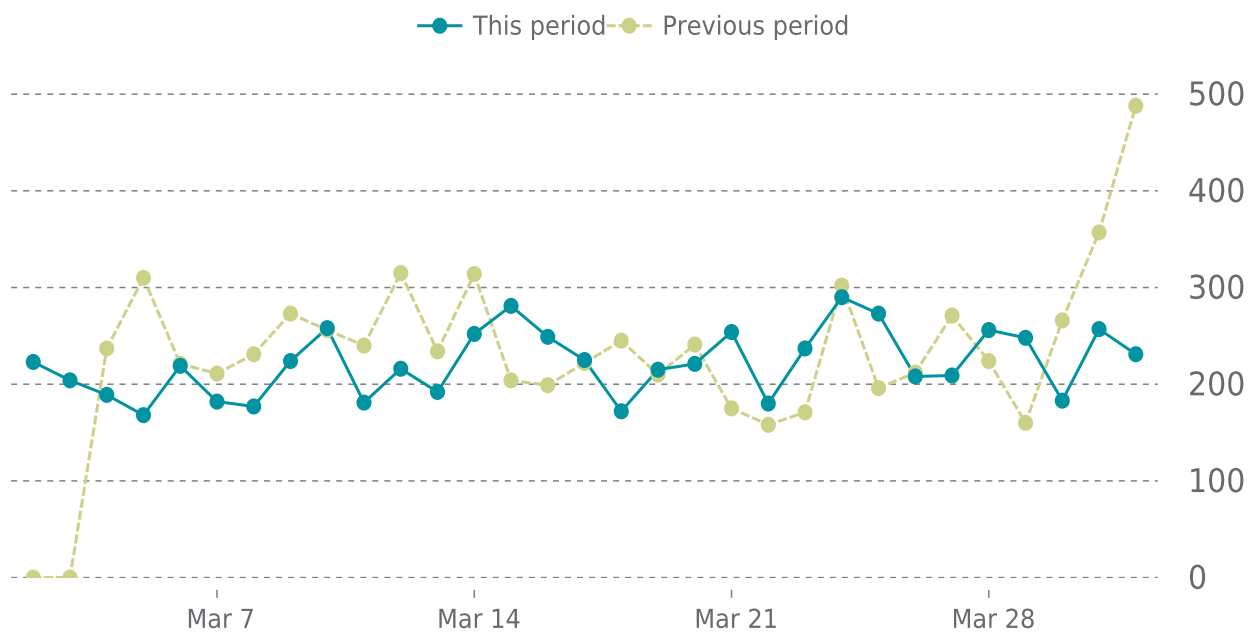

OVERVIEW

last 24 hours

100%

last 7 days

100%

last 30 days

100%

UPTIME HISTORY

Event	Date	Reason	Duration
UP	02/09/2023	-	50d 20h

✓ ANALYTICS

Traffic down by: **3.8%**

03/01/2023 to 03/31/2023

SESSIONS

SECURITY

Total security checks: **8**

03/01/2023 to 03/31/2023