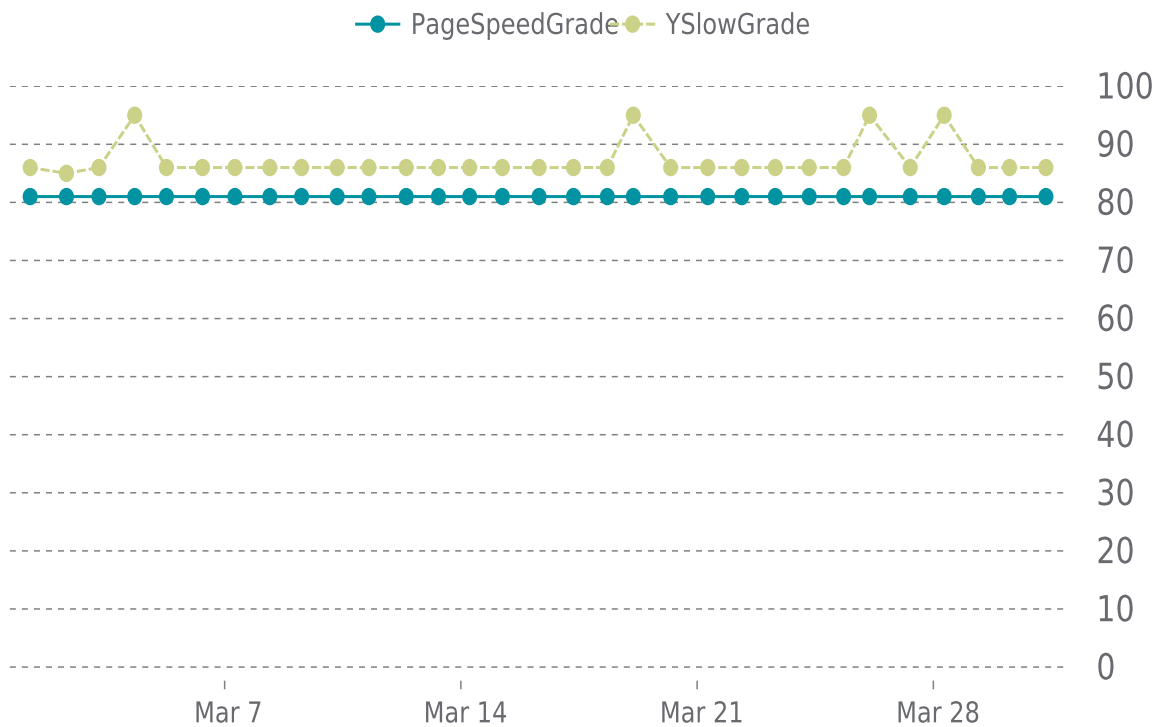

✓ PERFORMANCE

Total performance checks: **31**

03/01/2023 to 03/31/2023

MOST RECENT SCAN

03/31/2023

PageSpeed Grade

B (81%)

Previous check: 81%

YSlow Grade

B (86%)

Previous check: 86%

PERFORMANCE OVERVIEW

PERFORMANCE HISTORY (1/3)

Date	Load time	PageSpeed	YSlow
03/31/2023 08:03	1.24 s	B (81%)	B (86%)
03/30/2023 06:13	1.00 s	B (81%)	B (86%)
03/29/2023 08:02	1.00 s	B (81%)	B (86%)
03/28/2023 07:43	0.83 s	B (81%)	A (95%)
03/27/2023 07:34	1.15 s	B (81%)	B (86%)
03/26/2023 02:39	0.93 s	B (81%)	A (95%)
03/25/2023 08:11	1.05 s	B (81%)	B (86%)
03/24/2023 07:43	1.07 s	B (81%)	B (86%)
03/23/2023 07:35	1.04 s	B (81%)	B (86%)
03/22/2023 07:46	0.91 s	B (81%)	B (86%)
03/21/2023 07:32	1.13 s	B (81%)	B (86%)
03/20/2023 05:11	1.00 s	B (81%)	B (86%)
03/19/2023 02:37	0.73 s	B (81%)	A (95%)
03/18/2023 08:08	0.95 s	B (81%)	B (86%)
03/17/2023 08:05	1.12 s	B (81%)	B (86%)