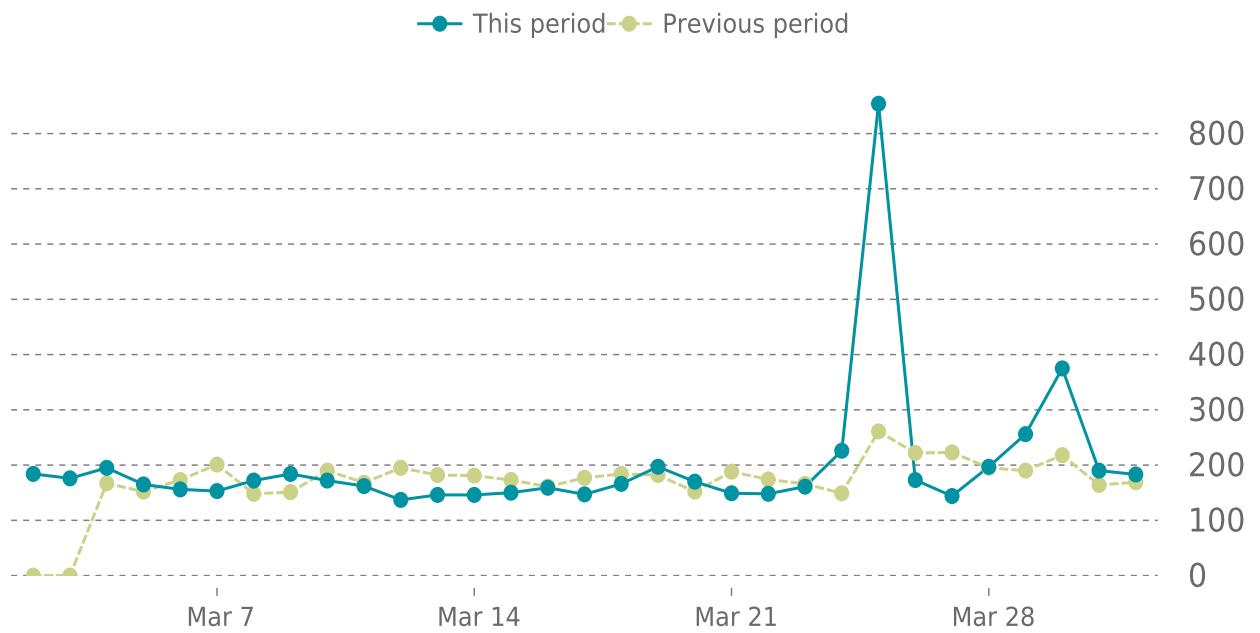

## OVERVIEW

last 24 hours

**100%**

last 7 days

**100%**

last 30 days

**100%**

## UPTIME HISTORY

Event	Date	Reason	Duration
UP	02/09/2023	-	50d 20h

# ✓ ANALYTICS

Traffic up by: **17.8%**

03/01/2023 to 03/31/2023

## SESSIONS