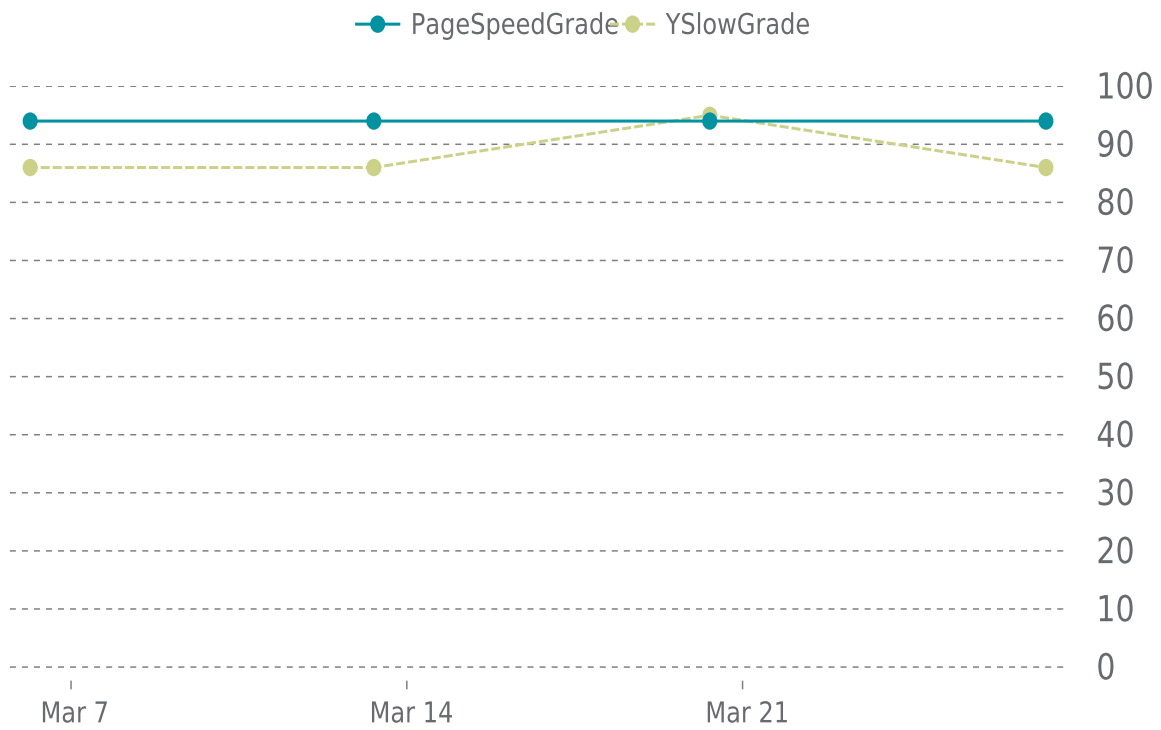

Event	Date	Reason	Duration
UP	02/09/2023	-	50d 21h

✓ ANALYTICS

Traffic down by: **4.8%**

03/01/2023 to 03/31/2023

SESSIONS

SECURITY

Total security checks: **8**

03/01/2023 to 03/31/2023

✓ PERFORMANCE

Total performance checks: **4**

03/01/2023 to 03/31/2023

MOST RECENT SCAN

03/27/2023

PageSpeed Grade

A (94%)

Previous check: 94%

YSlow Grade

B (86%)

Previous check: 95%

PERFORMANCE OVERVIEW

PERFORMANCE HISTORY

Date	Load time	PageSpeed	YSlow
03/27/2023 07:47	0.90 s	A (94%)	B (86%)
03/20/2023 07:36	0.55 s	A (94%)	A (95%)
03/13/2023 07:30	0.81 s	A (94%)	B (86%)
03/06/2023 03:33	0.84 s	A (94%)	B (86%)