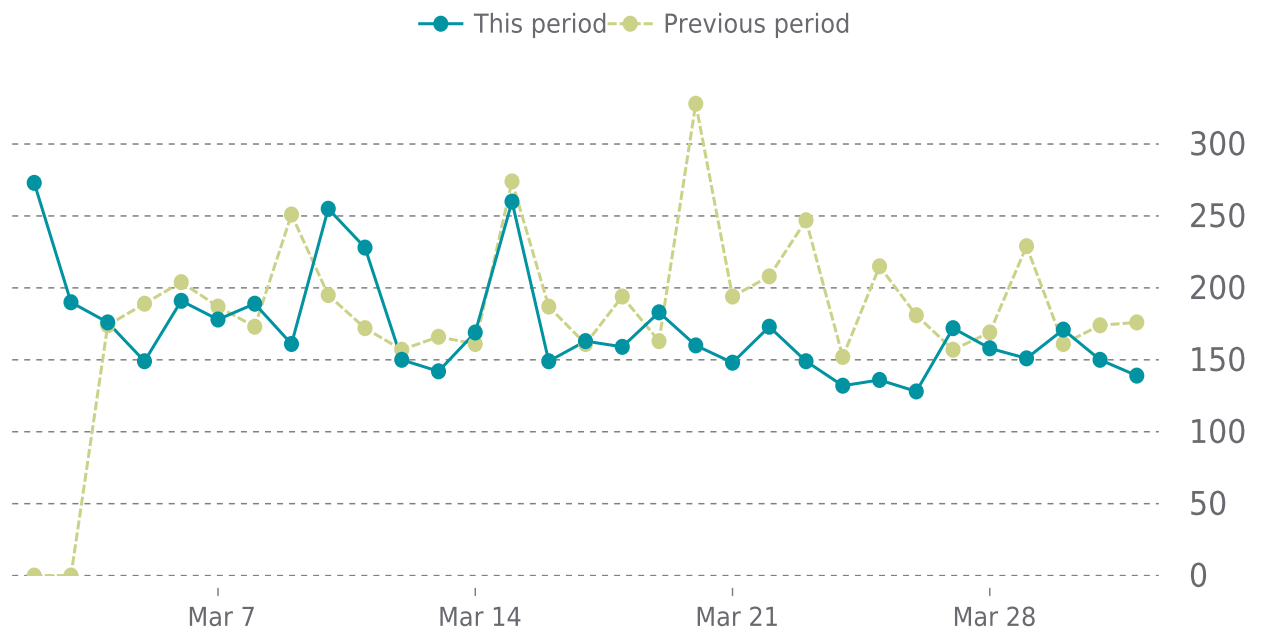

OVERVIEW

last 24 hours

100%

last 7 days

100%

last 30 days

100%

UPTIME HISTORY

Event	Date	Reason	Duration
UP	02/09/2023	-	50d 21h

✓ ANALYTICS

Traffic down by: **4.8%**

03/01/2023 to 03/31/2023

SESSIONS

SECURITY

Total security checks: **8**

03/01/2023 to 03/31/2023