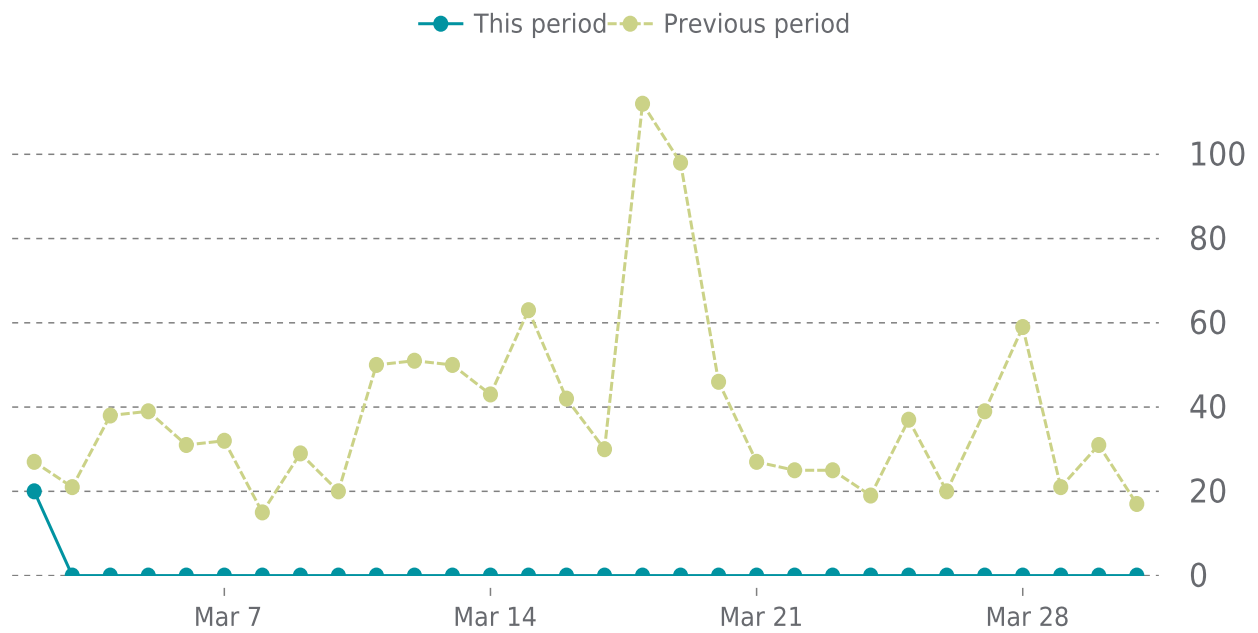

OVERVIEW

last 24 hours

100%

last 7 days

100%

last 30 days

99%

UPTIME HISTORY

Event	Date	Reason	Duration
UP	03/08/2023	-	23d 9h
DOWN	03/08/2023	Bad Gateway	2m 5s

✓ ANALYTICS

Traffic down by: **93%**
03/01/2023 to 03/31/2023

OVERVIEW

Sessions
83
▼ -93%

Pageviews
0.2K
▼ -92%

Session duration
56s
▼ -24%

SESSIONS

Pages Per Sessions: ▲ 9%

Social Media Sessions: ▼ -92.31%

Bounce Rate: ▲ 7%

Organic Searches: ▼ -91.99%

Referrers	Sessions	Pages	Sessions
google	58	/	74
(direct)	13	/blooms-party-rentals/	41
l.instagram.com	4	/blooms-floral-arrangement/	39
m.facebook.com	4	/contact-us/	21
bing	3	/about-blooms/	10

Countries	Sessions
United States	80
India	1
South Africa	1
United Kingdom	1

SECURITY

Total security checks: **8**

03/01/2023 to 03/31/2023

MOST RECENT SCAN

03/27/2023

Status: **Clean**

Malware: **Clean**