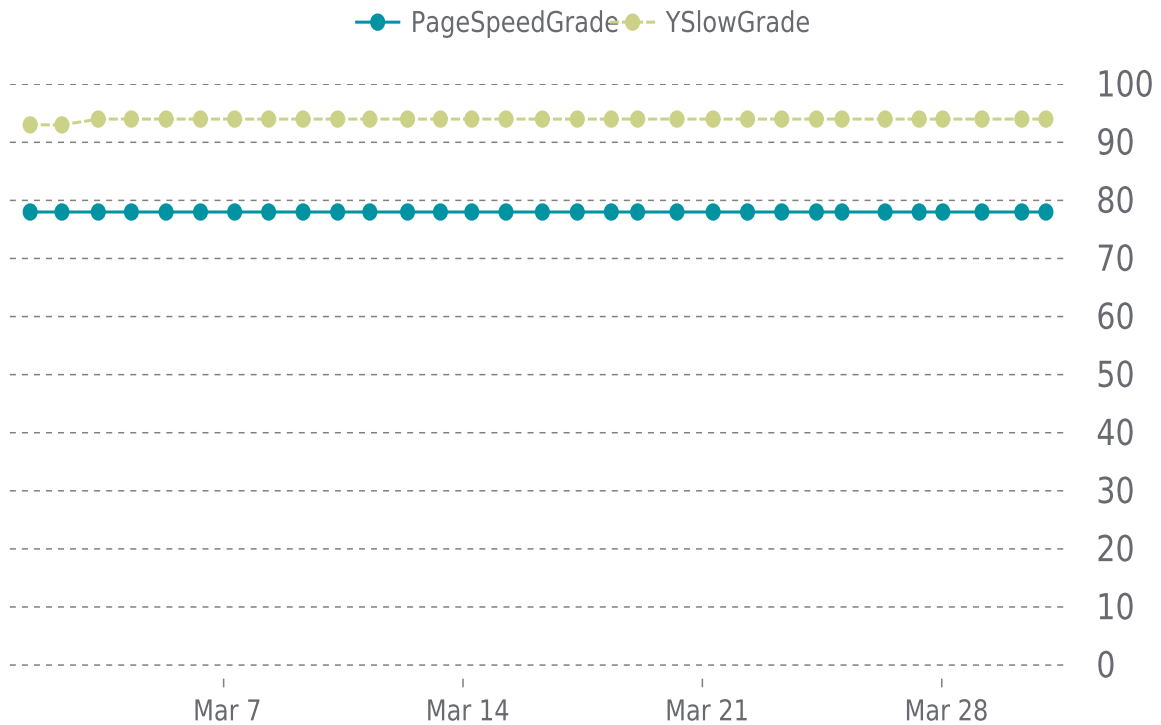

✓ PERFORMANCE

Total performance checks: **31**

03/01/2023 to 03/31/2023

MOST RECENT SCAN

03/31/2023

PageSpeed Grade

C (78%)

Previous check: 78%

YSlow Grade

A (94%)

Previous check: 94%

PERFORMANCE OVERVIEW

PERFORMANCE HISTORY (1/3)

Date	Load time	PageSpeed	YSlow
03/31/2023 01:06	1.22 s	C (78%)	A (94%)
03/30/2023 08:10	1.22 s	C (78%)	A (94%)
03/29/2023 04:15	1.22 s	C (78%)	A (94%)
03/28/2023 00:44	1.18 s	C (78%)	A (94%)
03/27/2023 08:09	1.17 s	C (78%)	A (94%)
03/26/2023 08:14	1.20 s	C (78%)	A (94%)
03/25/2023 02:01	0.94 s	C (78%)	A (94%)
03/24/2023 08:02	1.26 s	C (78%)	A (94%)
03/23/2023 07:41	1.25 s	C (78%)	A (94%)
03/22/2023 07:40	1.32 s	C (78%)	A (94%)
03/21/2023 07:31	1.16 s	C (78%)	A (94%)
03/20/2023 06:09	1.40 s	C (78%)	A (94%)
03/19/2023 02:33	1.19 s	C (78%)	A (94%)
03/18/2023 08:03	1.04 s	C (78%)	A (94%)
03/17/2023 08:12	1.36 s	C (78%)	A (94%)