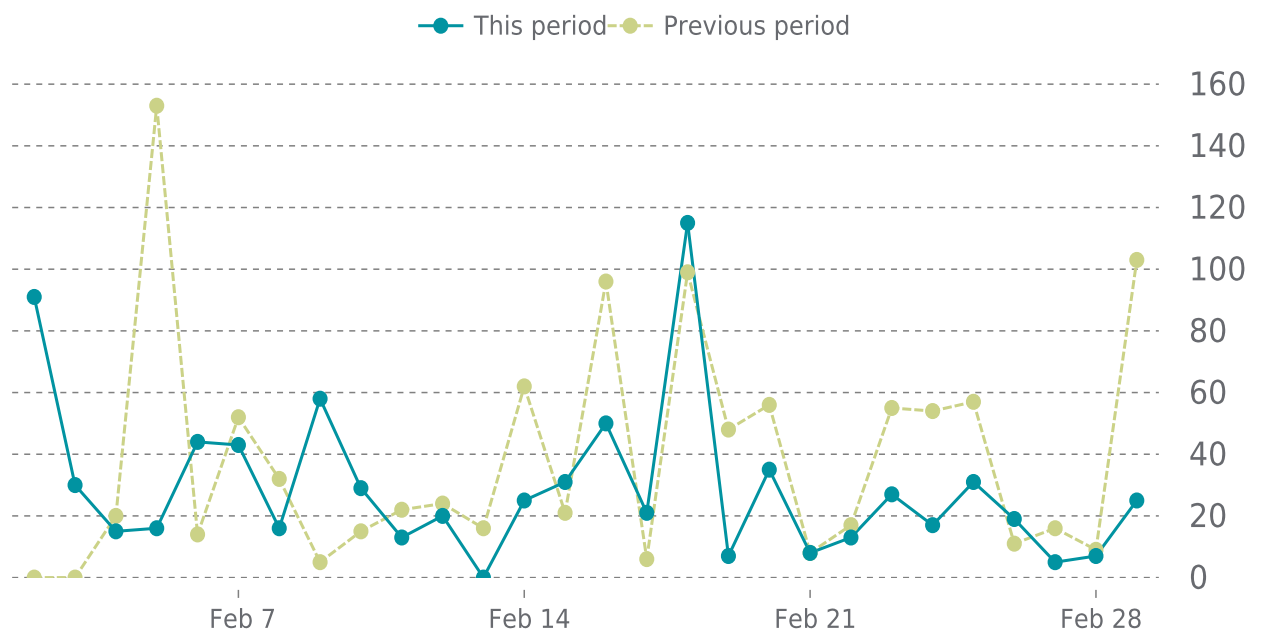

## OVERVIEW

last 24 hours  
**100%**

last 7 days  
**100%**

last 30 days  
**99%**

## UPTIME HISTORY

Event	Date	Reason	Duration
UP	02/09/2023	-	19d 22h
DOWN	02/09/2023	The connection has timed out. 40m 32s	
UP	02/02/2023	-	6d 22h
DOWN	02/02/2023	Bad Gateway	2m 4s

# ✓ ANALYTICS

Traffic down by: **24.3%**

02/01/2023 to 02/28/2023

## SESSIONS