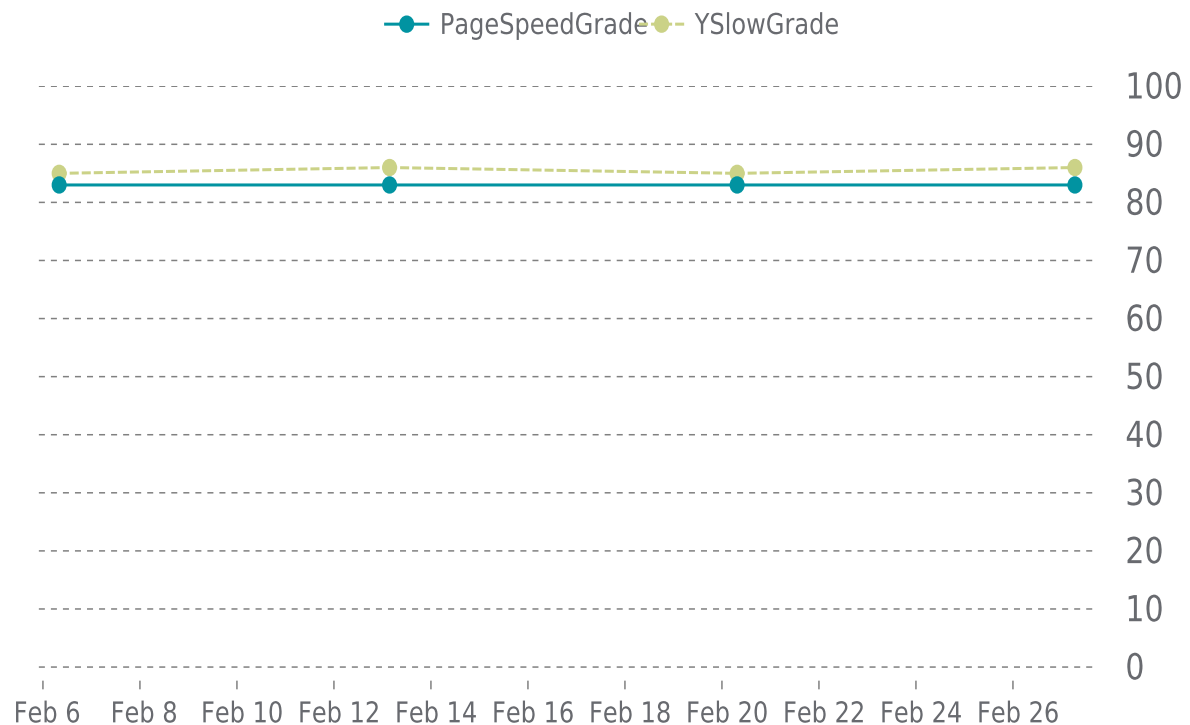

# ✓ PERFORMANCE

Total performance checks: **4**

02/01/2023 to 02/28/2023

## MOST RECENT SCAN

02/27/2023

PageSpeed Grade

**B (83%)**

Previous check: 83%

YSlow Grade

**B (86%)**

Previous check: 85%

## PERFORMANCE OVERVIEW