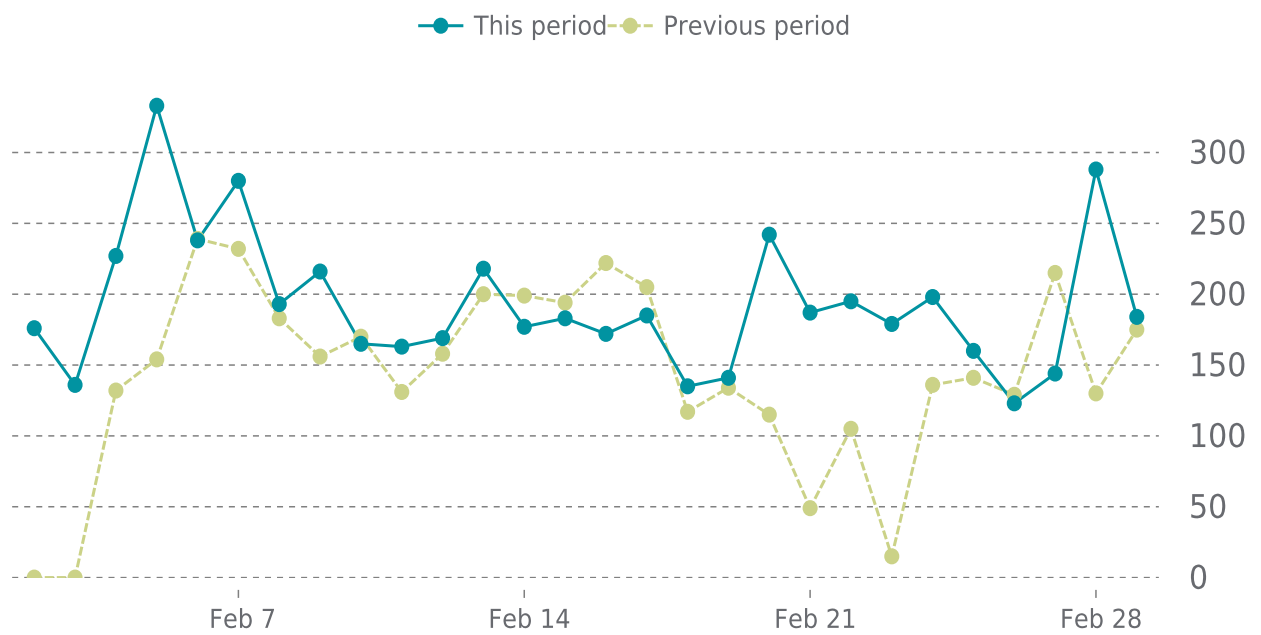

UPTIME HISTORY

Event	Date	Reason	Duration
UP	02/23/2023	-	5d 21h
DOWN	02/23/2023	Unable to connect to https://normanconstruction.net/ .	2m 4s
UP	02/09/2023	-	14d
DOWN	02/09/2023	Request URI does not exist.	30m 9s

✓ ANALYTICS

Traffic up by: **34%**
02/01/2023 to 02/28/2023

SESSIONS

SECURITY

Total security checks: **6**

02/01/2023 to 02/28/2023

MOST RECENT SCAN

02/27/2023