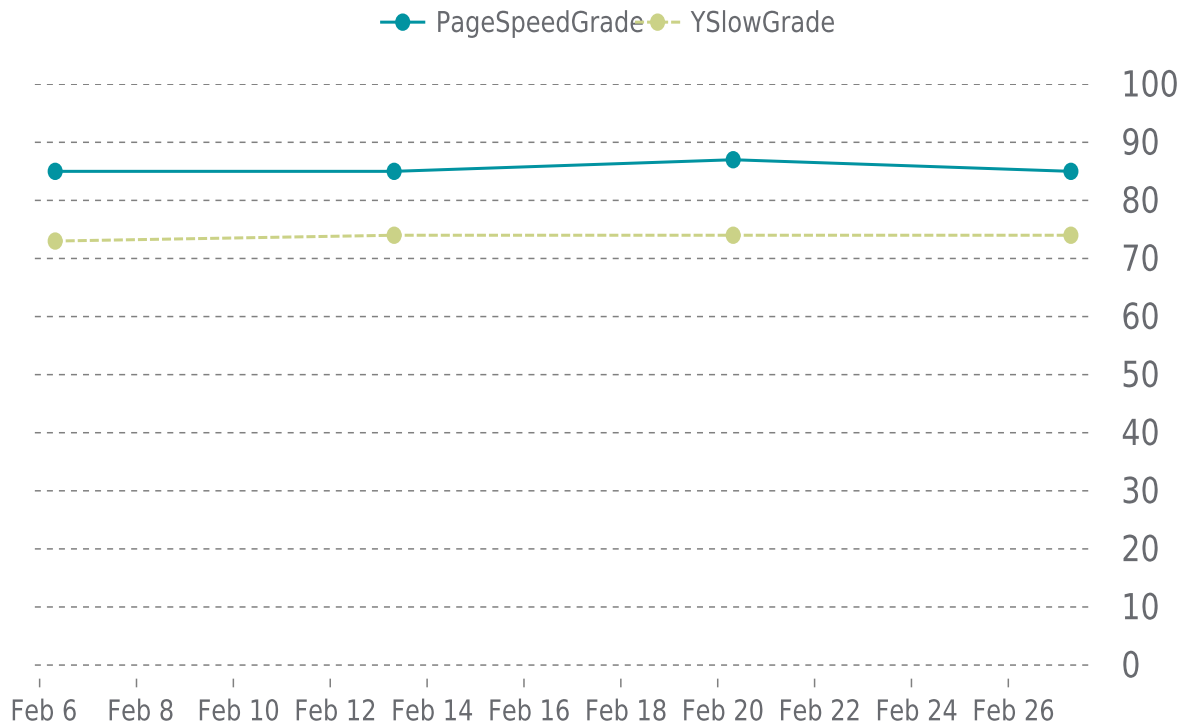

UPTIME HISTORY

Event	Date	Reason	Duration
UP	02/23/2023	-	5d 21h
DOWN	02/23/2023	Unable to connect to https://normanconstruction.net/ .	2m 4s
UP	02/09/2023	-	14d
DOWN	02/09/2023	Request URI does not exist.	30m 9s

✓ PERFORMANCE

Total performance checks: **4**

02/01/2023 to 02/28/2023

MOST RECENT SCAN

02/27/2023

PageSpeed Grade

B (85%)

Previous check: 87%

YSlow Grade

C (74%)

Previous check: 74%

PERFORMANCE OVERVIEW

PERFORMANCE HISTORY

Date	Load time	PageSpeed	YSlow
02/27/2023 07:01	1.81 s	B (85%)	C (74%)
02/20/2023 07:40	1.53 s	B (87%)	C (74%)
02/13/2023 07:40	1.99 s	B (85%)	C (74%)
02/06/2023 07:42	1.40 s	B (85%)	C (73%)