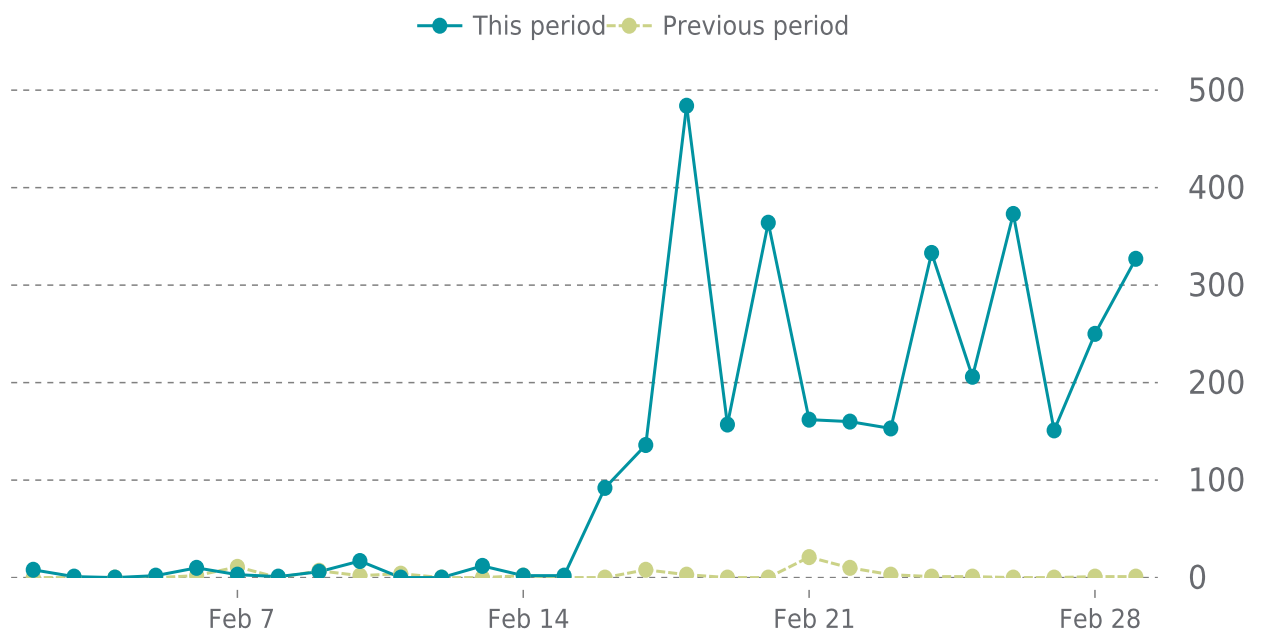

100%

last 30 days

100%

UPTIME HISTORY

Event	Date	Reason	Duration
UP	02/17/2023	-	11d 15h

✓ ANALYTICS

Traffic up by: **4331.2%**

02/01/2023 to 02/28/2023

SESSIONS

SECURITY

Total security checks: **1**

02/01/2023 to 02/28/2023

MOST RECENT SCAN

02/24/2023

Status: **Clean**

Malware: **Clean**