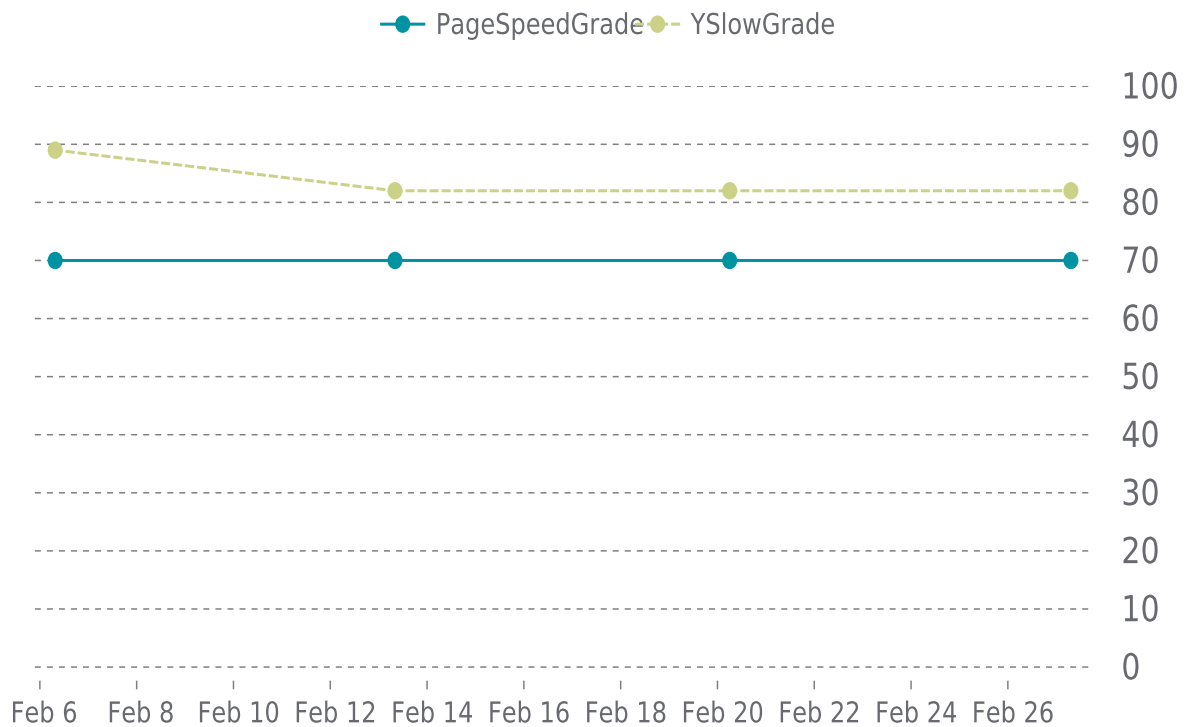

Web Trust: **Clean**

Vulnerabilities: **0**

SECURITY SCAN HISTORY

Date	Malware	Vulnerabilities	Web Trust
02/27/2023 7:45	Clean	Clean	Clean
02/20/2023 3:47	Clean	Clean	Clean
02/13/2023 7:16	Clean	Clean	Clean
02/06/2023 3:15	Clean	Clean	Clean

✓ PERFORMANCE

Total performance checks: **4**

02/01/2023 to 02/28/2023

MOST RECENT SCAN

02/27/2023

PageSpeed Grade

C (70%)

Previous check: 70%

YSlow Grade

B (82%)

Previous check: 82%

PERFORMANCE OVERVIEW

PERFORMANCE HISTORY

Date	Load time	PageSpeed	YSlow
02/27/2023 07:16	1.04 s	C (70%)	B (82%)
02/20/2023 06:05	1.15 s	C (70%)	B (82%)
02/13/2023 08:05	1.09 s	C (70%)	B (82%)
02/06/2023 07:35	0.84 s	C (70%)	B (89%)