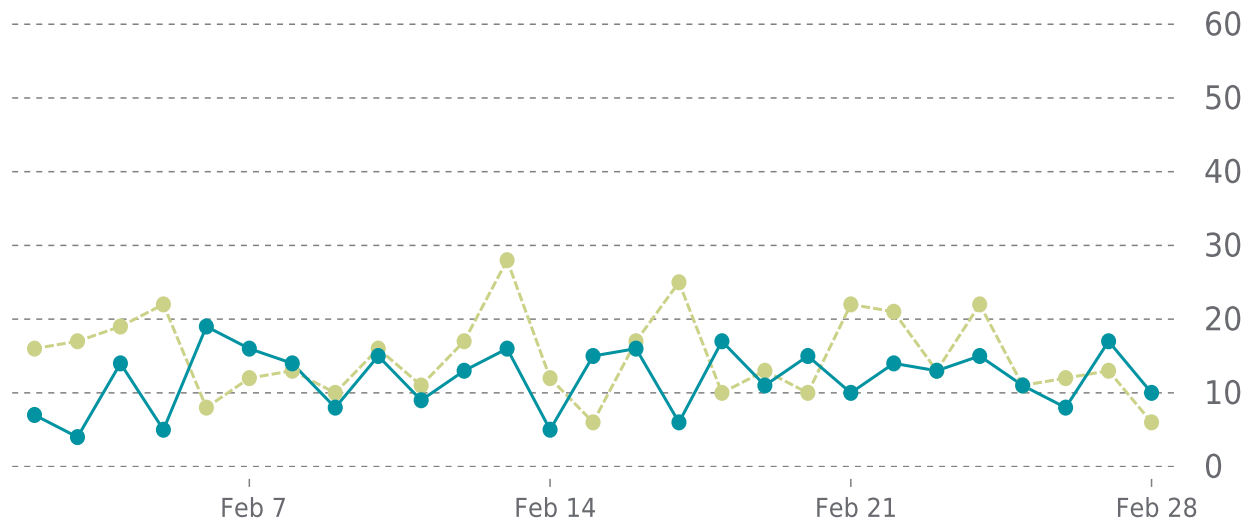

OVERVIEW

last 24 hours

100%

last 7 days

100%

last 30 days

99%

UPTIME HISTORY

Event	Date	Reason	Duration
UP	02/09/2023	-	19d 22h
DOWN	02/09/2023	Unable to connect to http://mdsinteriordesign.com/ .	45m 8s

✓ ANALYTICS

Traffic down by: **15%**
02/01/2023 to 02/28/2023

OVERVIEW

Sessions
0.3K
▼ -15%

Pageviews
0.4K
▼ -42%

Session duration
16s
▼ -79%

SESSIONS

—●— This period —●— Previous period

Pages Per Sessions: ▼ -32%

Social Media Sessions: ▲ 0.00%

Bounce Rate: ▲ 3%

Organic Searches: ▼ -35.38%