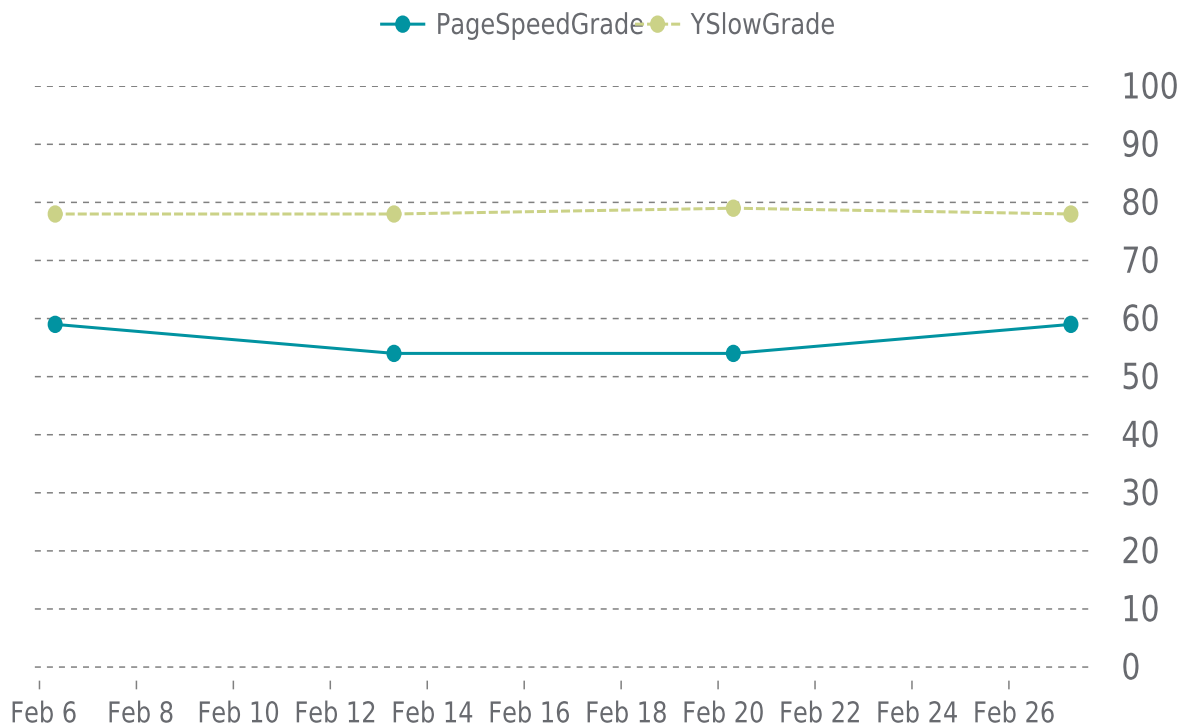

02/01/2023 to 02/28/2023

MOST RECENT SCAN

02/27/2023

PageSpeed Grade

E (59%)

Previous check: 54%

YSlow Grade

C (78%)

Previous check: 79%

PERFORMANCE OVERVIEW

PERFORMANCE HISTORY

Date	Load time	PageSpeed	YSlow
02/27/2023 06:42	1.61 s	E (59%)	C (78%)
02/20/2023 07:34	1.90 s	E (54%)	C (79%)
02/13/2023 07:32	1.63 s	E (54%)	C (78%)
02/06/2023 07:46	1.69 s	E (59%)	C (78%)