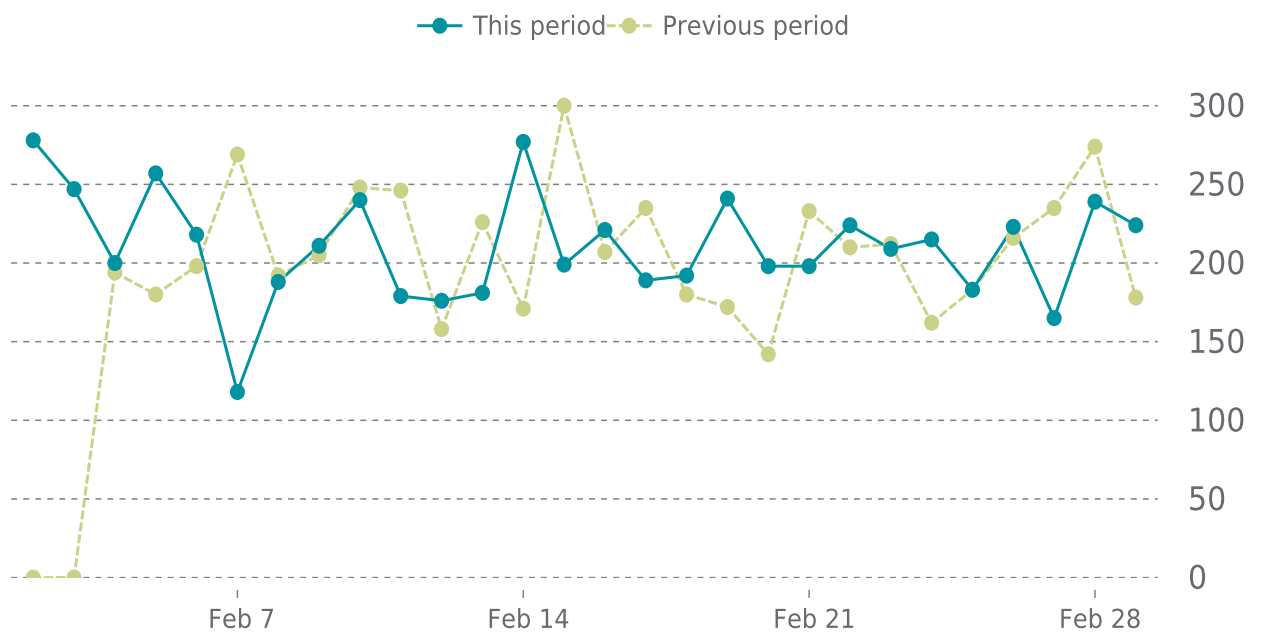

OVERVIEW

last 24 hours

100%

last 7 days

100%

last 30 days

99%

UPTIME HISTORY

Event	Date	Reason	Duration
UP	02/09/2023	-	19d 22h
DOWN	02/09/2023	Unable to connect to https://magnoliaortho.com/ .	40m 21s

✓ ANALYTICS

Traffic up by: **8.6%**

02/01/2023 to 02/28/2023

SESSIONS

SECURITY

Total security checks: **4**