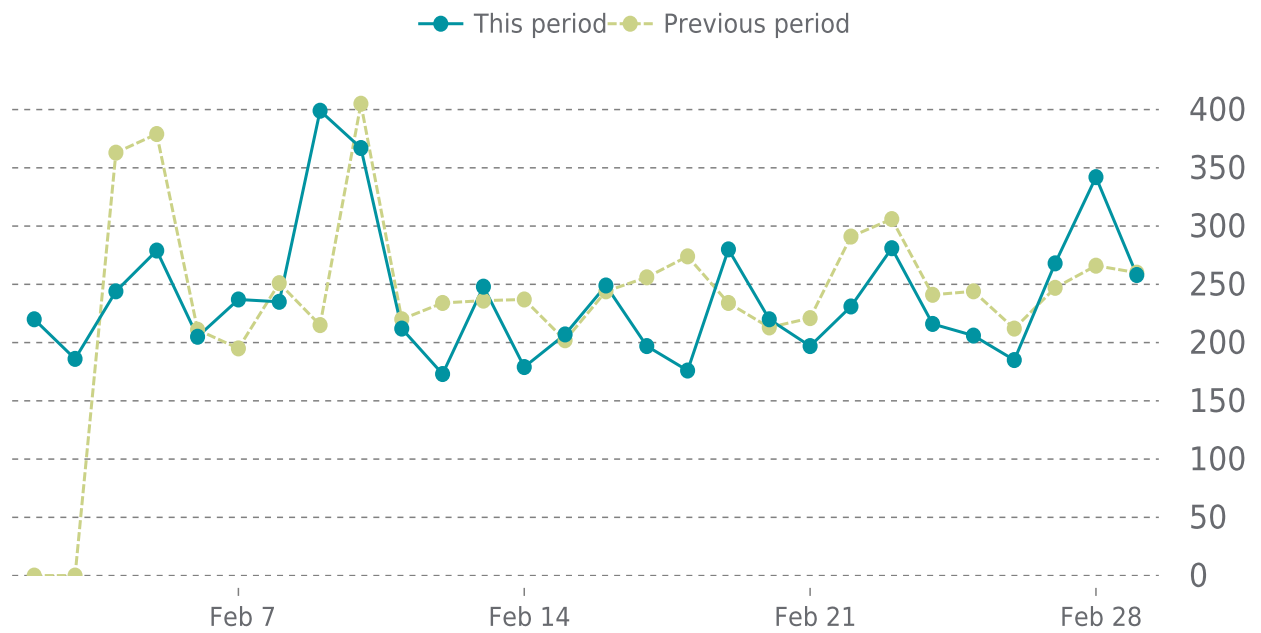

## OVERVIEW

last 24 hours

**100%**

last 7 days

**99%**

last 30 days

**99%**

## UPTIME HISTORY

Event	Date	Reason	Duration
UP	02/23/2023	-	5d 21h
DOWN	02/23/2023	Unable to connect to <a href="https://journeywise.network/">https://journeywise.network/</a> .	2m 9s
UP	02/09/2023	-	14d
DOWN	02/09/2023	Unable to connect to <a href="https://journeywise.network/">https://journeywise.network/</a> .	40m 28s

# ✓ ANALYTICS

Traffic up by: **0.6%**  
02/01/2023 to 02/28/2023

## SESSIONS