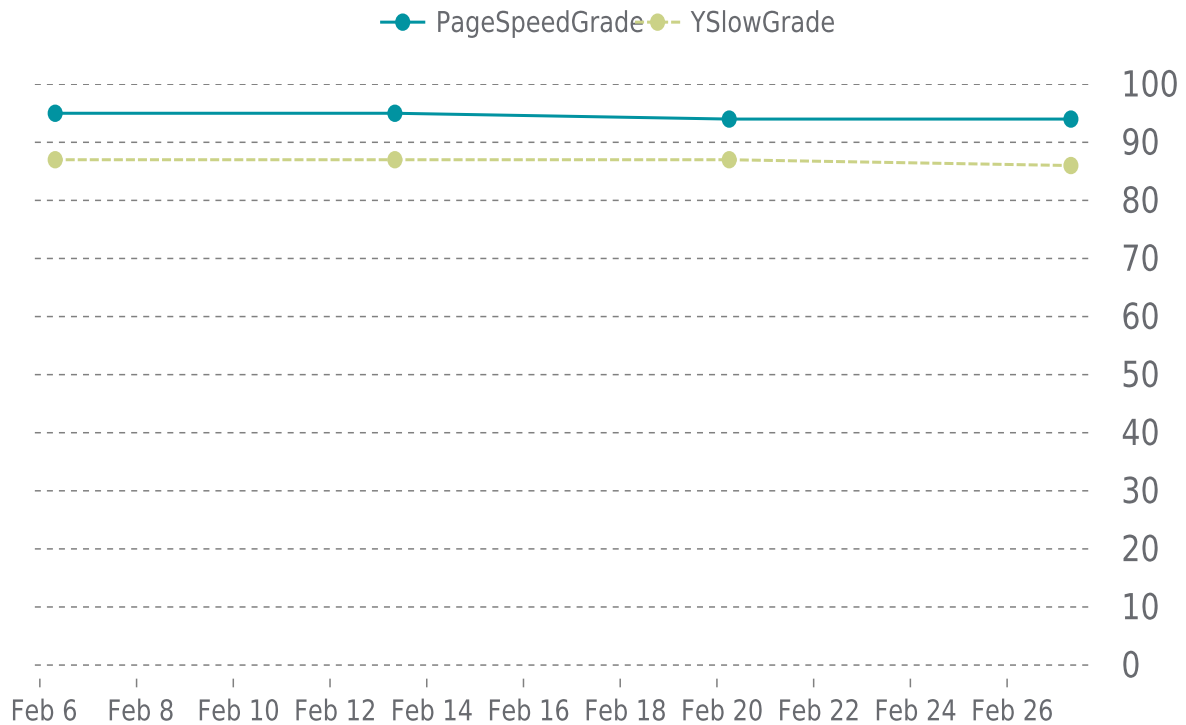

✓ PERFORMANCE

Total performance checks: **4**

02/01/2023 to 02/28/2023

MOST RECENT SCAN

02/27/2023

PageSpeed Grade

A (94%)

Previous check: 94%

YSlow Grade

B (86%)

Previous check: 87%

PERFORMANCE OVERVIEW

PERFORMANCE HISTORY

Date	Load time	PageSpeed	YSlow
02/27/2023 07:40	0.81 s	A (94%)	B (86%)
02/20/2023 06:06	0.78 s	A (94%)	B (87%)
02/13/2023 08:11	0.78 s	A (95%)	B (87%)
02/06/2023 07:36	0.75 s	A (95%)	B (87%)