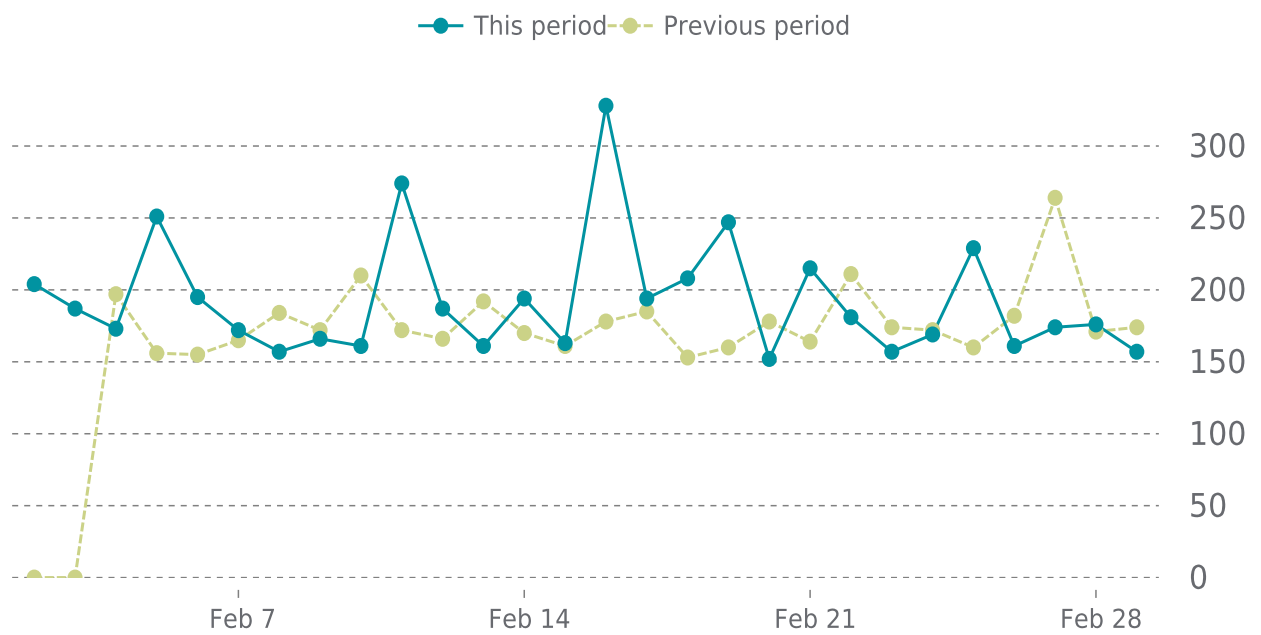

UPTIME HISTORY

Event	Date	Reason	Duration
UP	02/09/2023	-	19d 22h
DOWN	02/09/2023	Unable to connect to https://broslogistics.com/ .	40m 30s

✓ ANALYTICS

Traffic up by: **16.6%**

02/01/2023 to 02/28/2023

SESSIONS