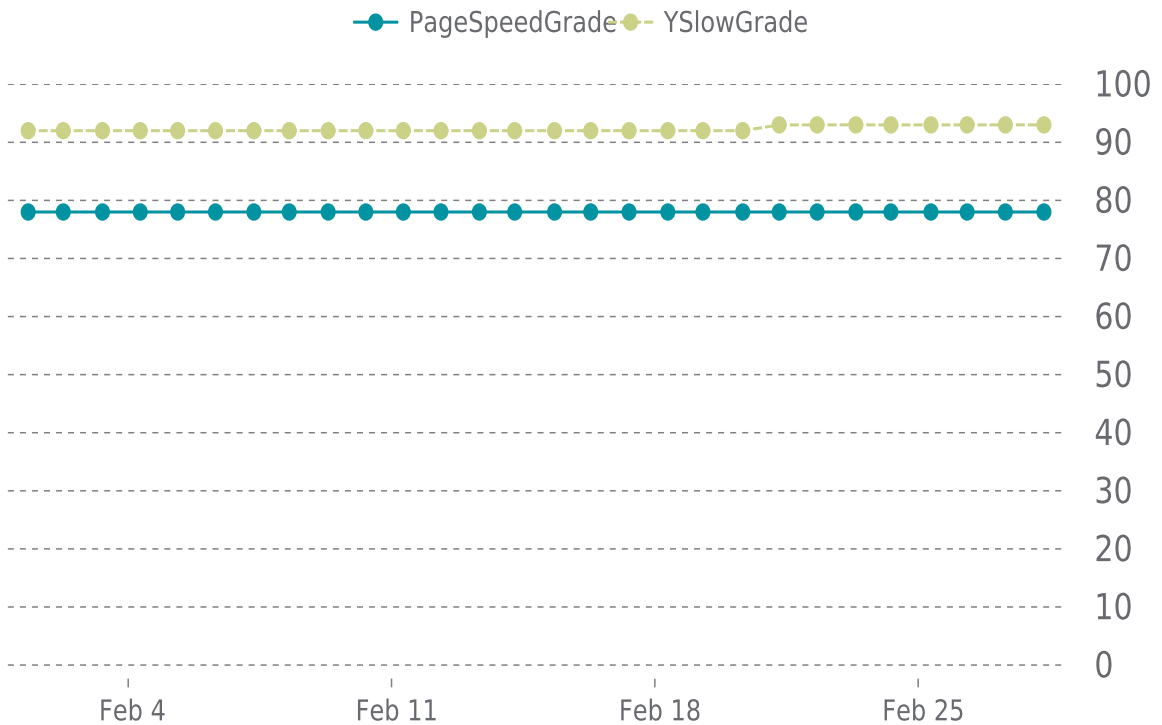

# ✓ PERFORMANCE

Total performance checks: **28**

02/01/2023 to 02/28/2023

## MOST RECENT SCAN

02/28/2023

PageSpeed Grade

**C (78%)**

Previous check: 78%

YSlow Grade

**A (93%)**

Previous check: 93%

## PERFORMANCE OVERVIEW