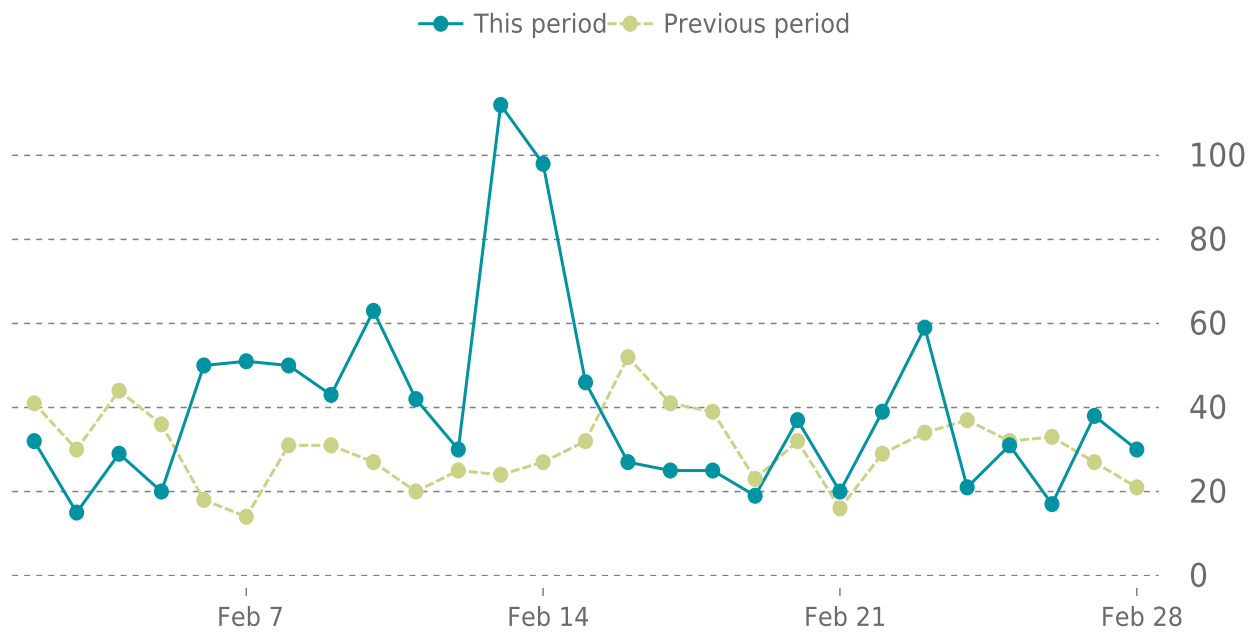

✓ ANALYTICS

Traffic up by: **33%**
02/01/2023 to 02/28/2023

OVERVIEW

Sessions
1.1K
▲ 33%

Pageviews
2.7K
▲ 34%

Session duration
01m:16s
▲ 11%

SESSIONS

Pages Per Sessions: ▲ 0%

Social Media Sessions: ▲ 34.67%

Bounce Rate: ▼ -1%

Organic Searches: ▲ 28.67%

Referrers	Sessions
google	670
(direct)	290
l.instagram.com	55
bing	33
m.facebook.com	33

Pages	Sessions
/	1042
/blooms-floral-arrangement/	658
/blooms-party-rentals/	244
/blooms-gift-shop/	226
/contact-us/	225

Countries	Sessions
United States	1108
China	9
United Kingdom	4
Canada	4
Philippines	2