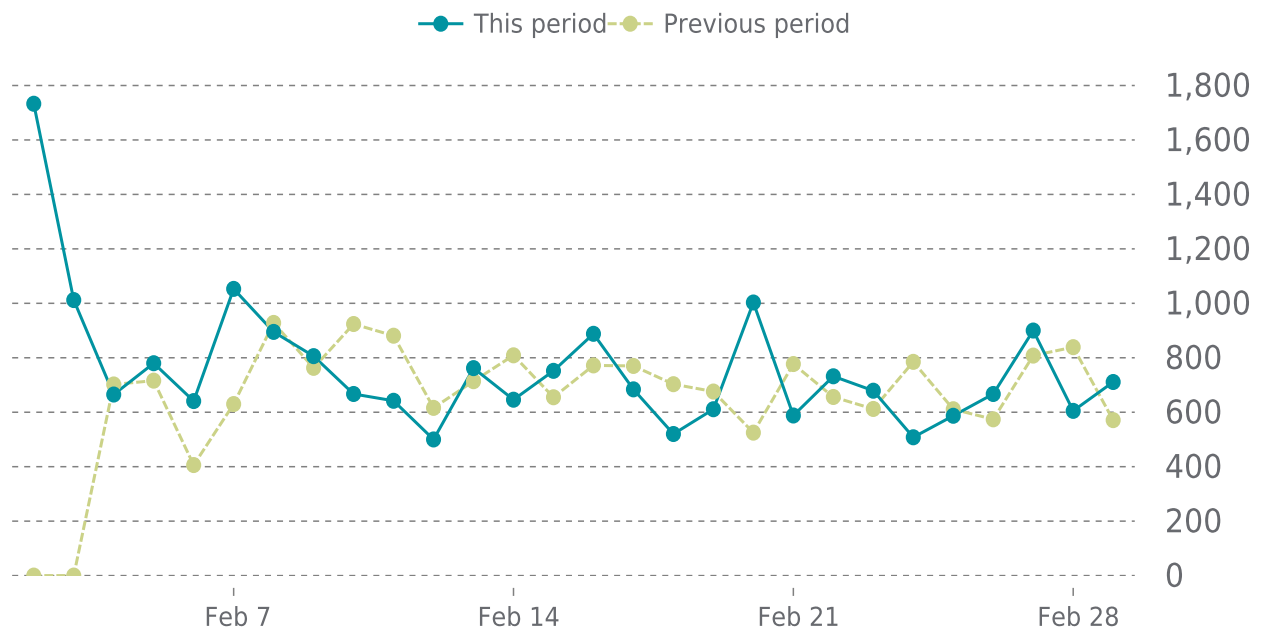

UPTIME HISTORY

Event	Date	Reason	Duration
UP	02/11/2023	-	17d 4h
DOWN	02/11/2023	Host Name is not resolved	2m 6s
UP	02/09/2023	-	2d 10h
DOWN	02/09/2023	Host Name is not resolved	4m 10s
UP	02/09/2023	-	7h 46m
DOWN	02/09/2023	Request URI does not exist.	30m 12s
UP	02/07/2023	-	1d 14h
DOWN	02/07/2023	Host Name is not resolved	2m 10s
UP	02/05/2023	-	1d 23h
DOWN	02/05/2023	Host Name is not resolved	2m 6s

✓ ANALYTICS

Traffic up by: **15.3%**

02/01/2023 to 02/28/2023

SESSIONS

 **SECURITY**Total security checks: **4**

02/01/2023 to 02/28/2023

MOST RECENT SCAN

02/27/2023