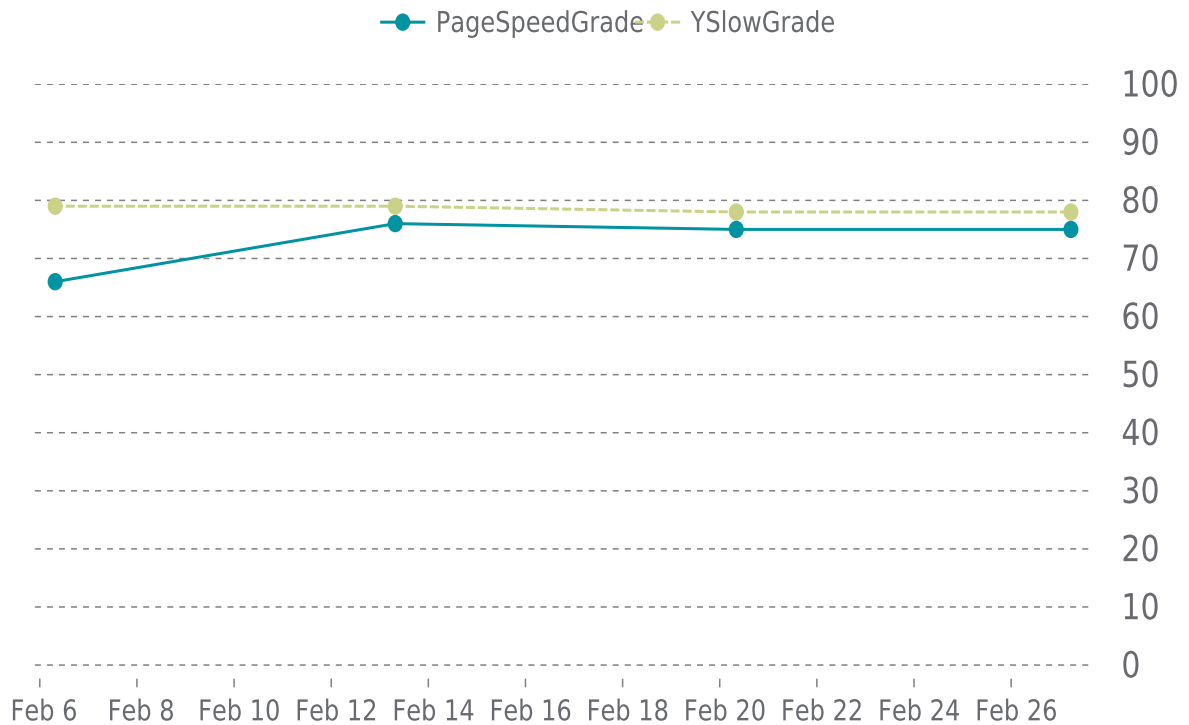

UPTIME HISTORY

Event	Date	Reason	Duration
UP	02/11/2023	-	17d 4h
DOWN	02/11/2023	Host Name is not resolved	2m 6s
UP	02/09/2023	-	2d 10h
DOWN	02/09/2023	Host Name is not resolved	4m 10s
UP	02/09/2023	-	7h 46m
DOWN	02/09/2023	Request URI does not exist.	30m 12s
UP	02/07/2023	-	1d 14h
DOWN	02/07/2023	Host Name is not resolved	2m 10s
UP	02/05/2023	-	1d 23h
DOWN	02/05/2023	Host Name is not resolved	2m 6s

✓ PERFORMANCE

Total performance checks: **4**

02/01/2023 to 02/28/2023

MOST RECENT SCAN

02/27/2023

PageSpeed Grade

C (75%)

Previous check: 75%

YSlow Grade

C (78%)

Previous check: 78%

PERFORMANCE OVERVIEW

PERFORMANCE HISTORY

Date	Load time	PageSpeed	YSlow
02/27/2023 05:32	1.86 s	C (75%)	C (78%)
02/20/2023 08:11	1.52 s	C (75%)	C (78%)
02/13/2023 07:38	1.57 s	C (76%)	C (79%)
02/06/2023 07:36	1.45 s	D (66%)	C (79%)