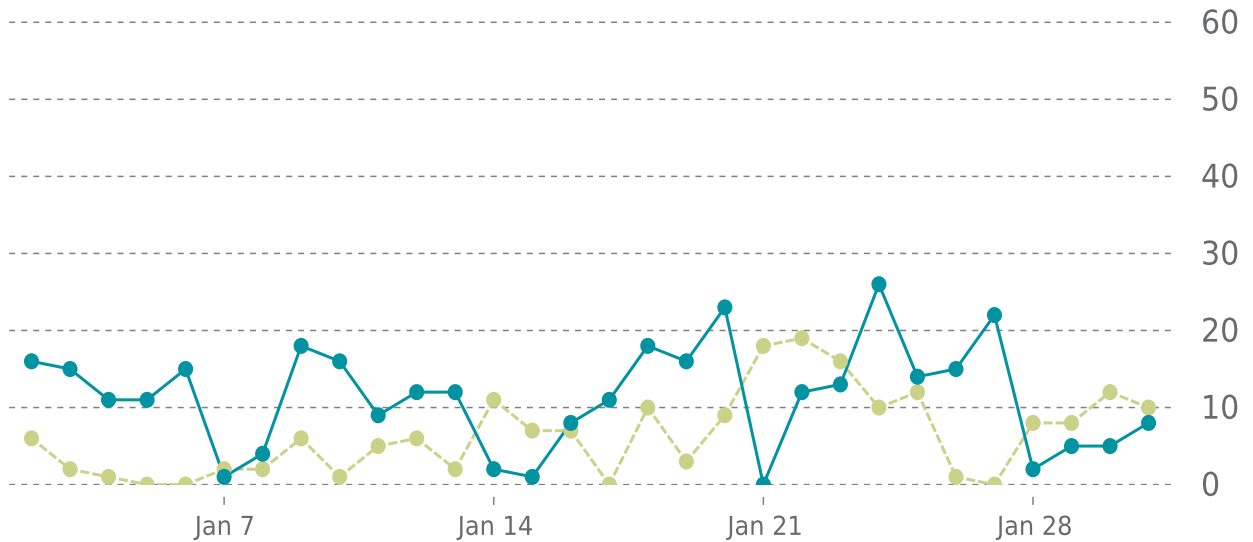

OVERVIEW

last 24 hours

100%

last 7 days

100%

last 30 days

100%

UPTIME HISTORY

Event	Date	Reason	Duration
UP	02/18/2022	-	347d 13h

✓ ANALYTICS

Traffic up by: **63%**
01/01/2023 to 01/31/2023

OVERVIEW

Sessions
0.3K
▲ 63%

Pageviews
0.5K
▲ 29%

Session duration
37s
▼ -53%

SESSIONS

—●— This period —●— Previous period

Pages Per Sessions: ▼ -21%

Social Media Sessions: ▼ -8.33%

Bounce Rate: ▲ 9%

Organic Searches: ▲ 52.38%

Referrers	Sessions	Pages	Sessions
google	121	/	378
googleads.g.doubleclick.net	120	/about-verb/	66
(direct)	73	/our-work/	44
bing	6	/start-a-project/	22
l.instagram.com	3	/work/hyundai-remodel/	11
Countries	Sessions		
United States	329		
India	3		
Canada	2		
Ukraine	2		
China	2		