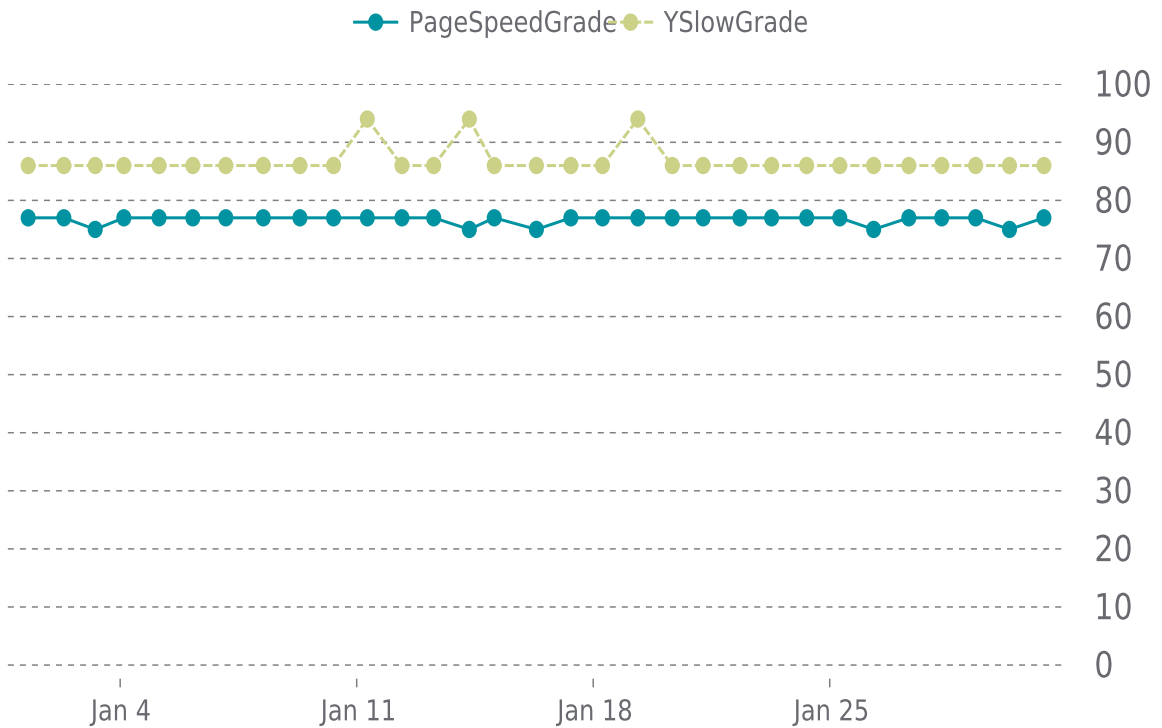

YSlow Grade

B (86%)

Previous check: 86%

PERFORMANCE OVERVIEW

PERFORMANCE HISTORY (1/3)

Date	Load time	PageSpeed	YSlow
01/31/2023 08:08	0.96 s	C (77%)	B (86%)
01/30/2023 07:41	0.75 s	C (75%)	B (86%)
01/29/2023 07:38	0.82 s	C (77%)	B (86%)
01/28/2023 07:33	0.74 s	C (77%)	B (86%)
01/27/2023 08:11	0.96 s	C (77%)	B (86%)
01/26/2023 07:12	0.87 s	C (75%)	B (86%)
01/25/2023 07:08	0.78 s	C (77%)	B (86%)
01/24/2023 07:36	0.77 s	C (77%)	B (86%)
01/23/2023 06:43	0.88 s	C (77%)	B (86%)
01/22/2023 08:12	0.96 s	C (77%)	B (86%)
01/21/2023 06:04	0.79 s	C (77%)	B (86%)
01/20/2023 08:09	0.74 s	C (77%)	B (86%)
01/19/2023 07:42	0.56 s	C (77%)	A (94%)
01/18/2023 06:35	0.80 s	C (77%)	B (86%)
01/17/2023 08:07	0.88 s	C (77%)	B (86%)